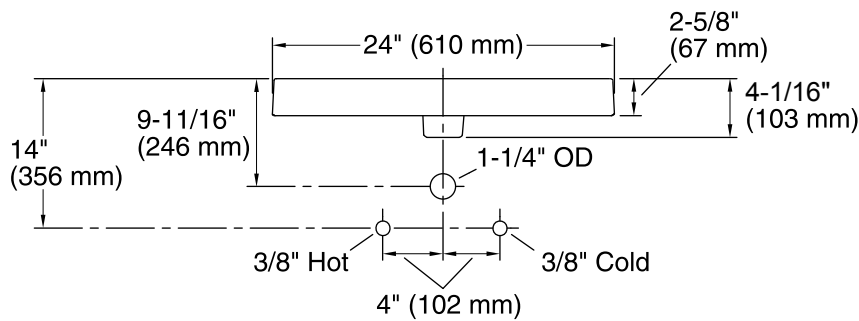

### Technical Information

All product dimensions are nominal.

Installation:	Drop-in, Wall-mount
Bowl area (Only):	Length: 22" (559 mm) Width: 17-1/2" (445 mm) Water depth: 1-3/4" (44 mm)
Template:	1014137-7, required, included