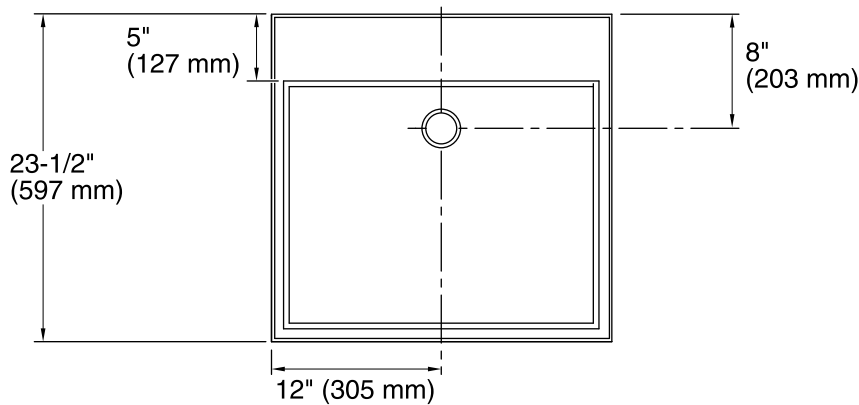

## Features

- Fireclay
- Without overflow.
- Countertop or wall-mount installation.
- Without faucet holes.
- Complements the Purist Suite.
- 24" (610 mm) x 23-1/2" (597 mm)

### Technical Information

All product dimensions are nominal.

Installation:	Drop-in, Wall-mount
Bowl area (Only):	Length: 22" (559 mm) Width: 17-1/2" (445 mm) Water depth: 1-3/4" (44 mm)
Template:	1014137-7, required, included