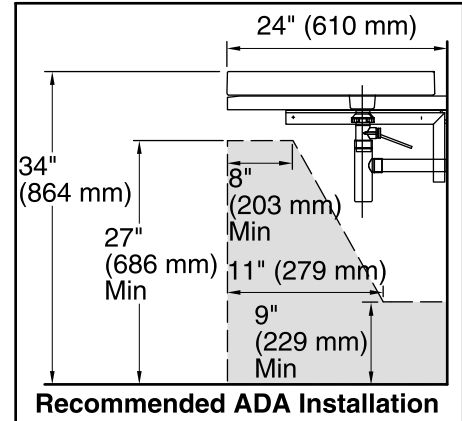

## Features

- Fireclay
- Without overflow.
- Countertop or wall-mount installation.
- Without faucet holes.
- Complements the Purist Suite.
- 24" (610 mm) x 23-1/2" (597 mm)

### Technical Information

All product dimensions are nominal.

Installation:	Drop-in, Wall-mount
Bowl area (Only):	Length: 22" (559 mm) Width: 17-1/2" (445 mm) Water depth: 1-3/4" (44 mm)
Template:	1014137-7, required, included