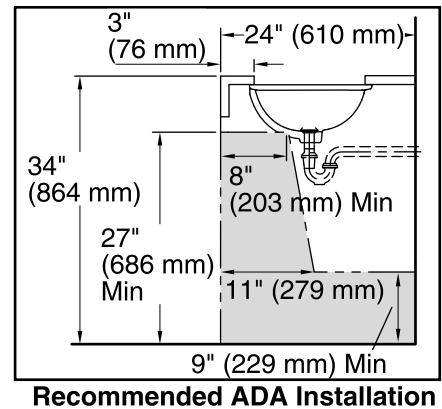

### Features

- Vitreous china.
- Rectangular Under-mount
- With overflow.
- 17-3/8" (441 mm) x 13" (330 mm)

\* Allow clearance around sink rim for clip attachment.

### Technical Information

All product dimensions are nominal.

Installation:	Under-mount
Bowl area:	Length: 17-3/8" (441 mm) Width: 13" (330 mm) Bowl depth: 5-5/16" (135 mm) Water depth: 3-5/8" (93 mm)
Drain hole:	1-3/4" (44 mm)
Template:	1281904-7, not required, not included