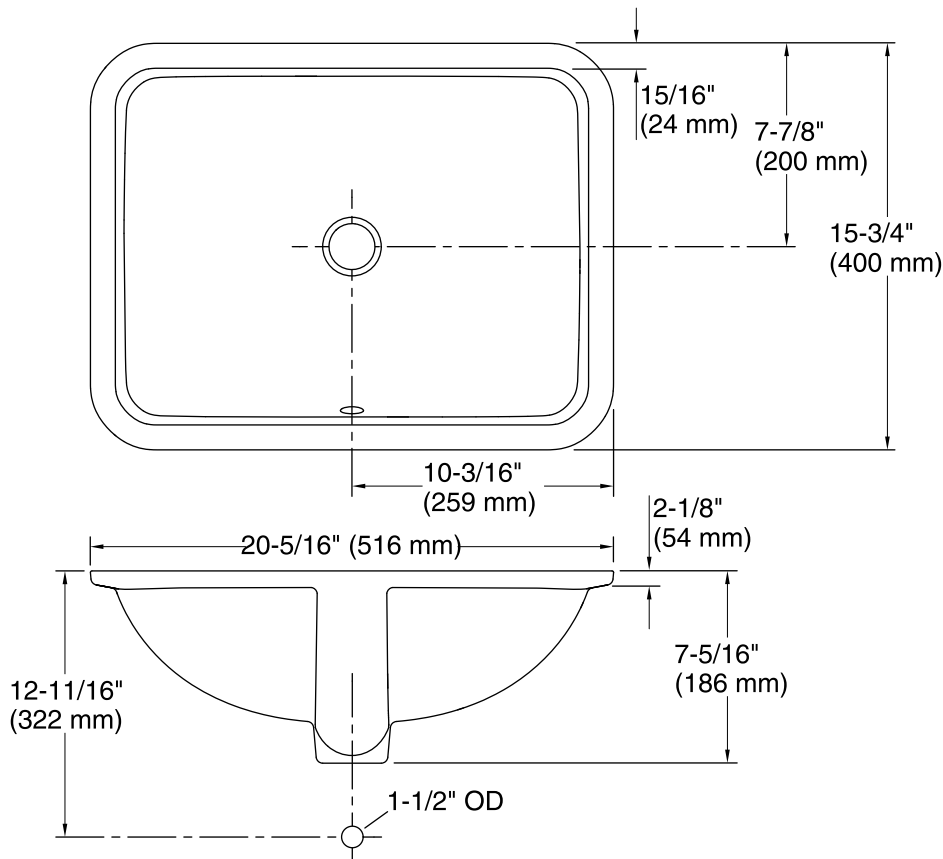

* Allow clearance around sink rim for clip attachment.

Technical Information

All product dimensions are nominal.

Installation:	Under-mount
Bowl area:	Length: 17-3/8" (441 mm) Width: 13" (330 mm) Bowl depth: 5-5/16" (135 mm) Water depth: 3-5/8" (93 mm)
Drain hole:	1-3/4" (44 mm)
Template:	1281904-7, not required, not included

Notes

Install this product according to the installation instructions.

Countertop manufacturer or cutter must use the cut-out template provided with the product, or a current one provided by Kohler Co. (call 1-800-43-FOCUS). Kohler Co. is not responsible for cut-out errors when the incorrect cut-out template is used.

ADA compliant when installed to the specific requirements of these regulations.