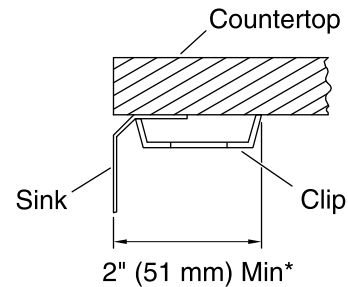

* Allow clearance around sink rim for clip attachment.

Technical Information

All product dimensions are nominal.

Installation:	Under-mount
Bowl area:	Length: 17-3/8" (441 mm) Width: 13" (330 mm) Bowl depth: 5-5/16" (135 mm) Water depth: 3-5/8" (93 mm)
Drain hole:	1-3/4" (44 mm)
Template:	1281904-7, not required, not included

Notes

Install this product according to the installation instructions.

Countertop manufacturer or cutter must use the cut-out template provided with the product, or a current one provided by Kohler Co. (call 1-800-43-FOCUS). Kohler Co. is not responsible for cut-out errors when the incorrect cut-out template is used.

ADA compliant when installed to the specific requirements of these regulations.