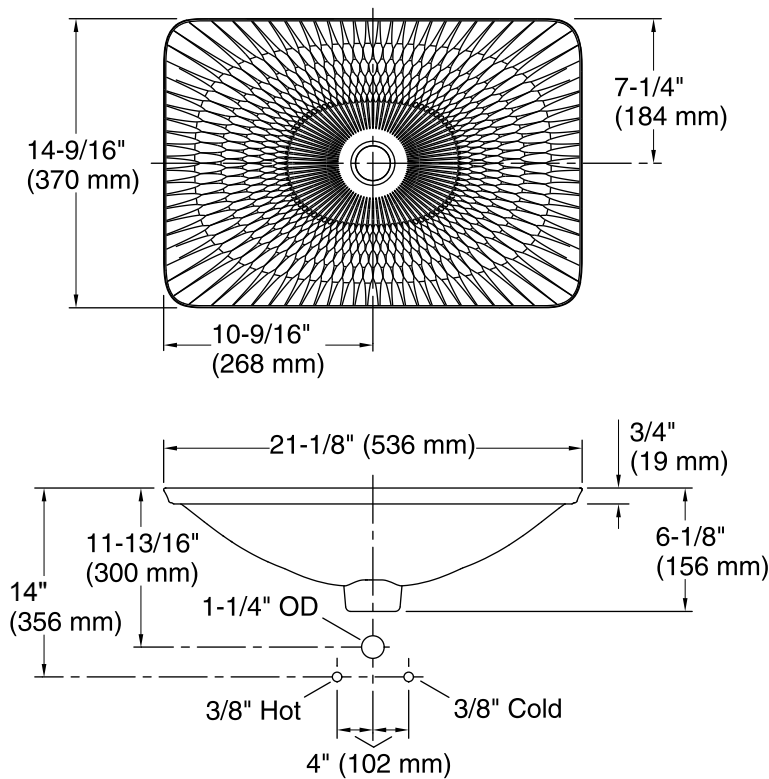

Derring® Carillon® Rectangle Wading Pool®

Wading Pool® Bathroom Sink

K-17916-RL

Features

- Vitreous china with decorative carving.
- Wading Pool.
- 21-1/8" x 14-9/16" rectangle.
- Without overflow.

ADA

Codes/Standards

THE BOLD LOOK
OF **KOHLER**®

Derring® Carillon® Rectangle Wading Pool®

Wading Pool® Bathroom Sink

K-17916-RL

Technical Information

All product dimensions are nominal.

Bowl configuration: Single

Installation: Drop-in, Vessel

Bowl area (Only):

- Length: 21-1/8" (536 mm)
- Width: 14-9/16" (370 mm)
- Bowl depth: 4-1/8" (105 mm)
- Water depth: 4-1/8" (105 mm)

Template: 1242828, required, included

Notes

Install this product according to the installation instructions.