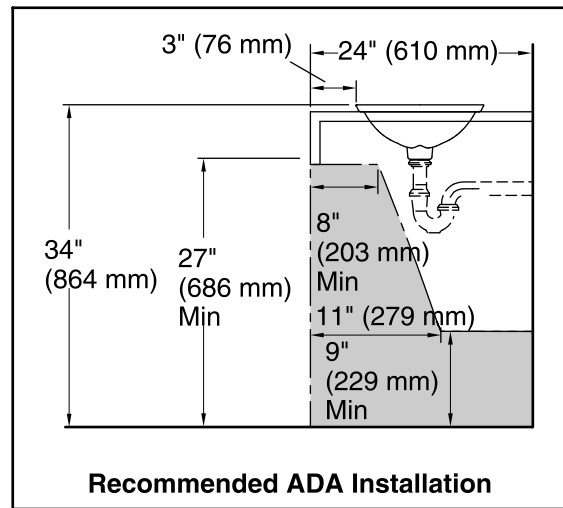

THE BOLD LOOK
OF **KOHLER**®

Derring® Carillon® Rectangle Wading Pool®

Wading Pool® Bathroom Sink

K-17916-RL

Technical Information

All product dimensions are nominal.

Bowl configuration: Single

Installation: Drop-in, Vessel

Bowl area (Only):

- Length: 21-1/8" (536 mm)
- Width: 14-9/16" (370 mm)
- Bowl depth: 4-1/8" (105 mm)
- Water depth: 4-1/8" (105 mm)

Template: 1242828, required, included

Notes

Install this product according to the installation instructions.