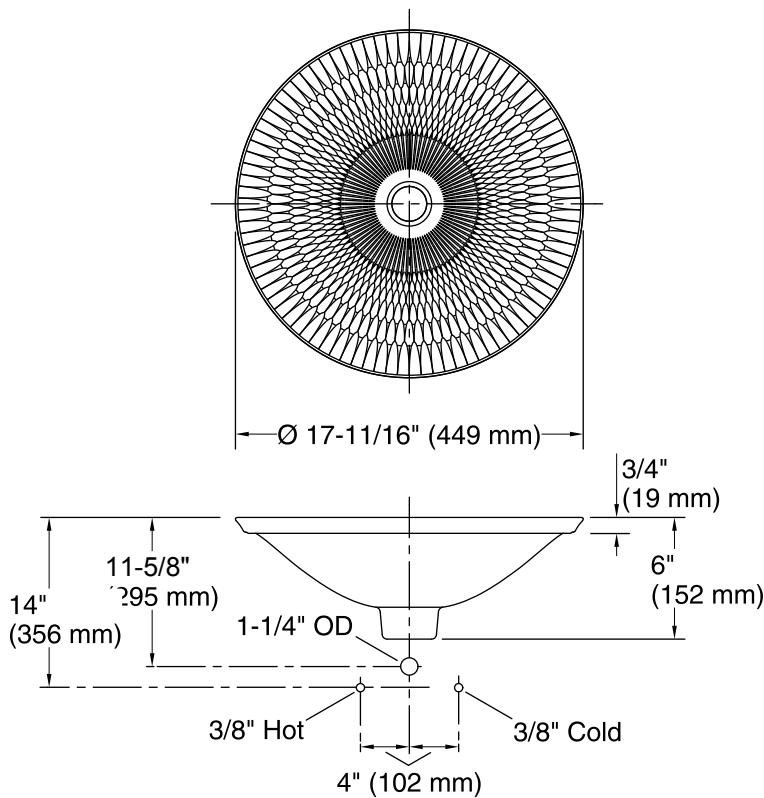

Technical Information

All product dimensions are nominal.

Bowl configuration:	Single
Installation:	Drop-in, Vessel
Bowl area (Only):	Diameter: 17-11/16" (449 mm) Bowl depth: 4" (102 mm) Water depth: 4" (102 mm)
Template:	1242827, required, included

Notes

Install this product according to the installation instructions.

NOTICE: Countertop manufacturer or cutter must use the current product template available at www.kohler.com, or by calling 1-800-4KOHLER. Kohler Co. is not responsible for cutout errors when the incorrect cutout template is used.

ADA compliant when installed to the specific requirements of these regulations.