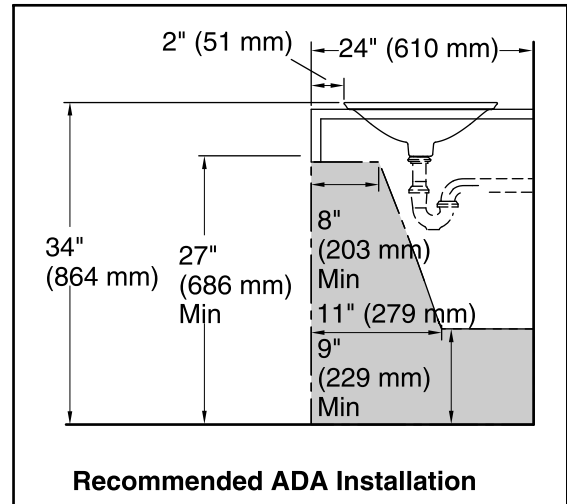

Technical Information

All product dimensions are nominal.

Bowl configuration:	Single
Installation:	Drop-in, Vessel
Bowl area (Only):	Diameter: 17-11/16" (449 mm) Bowl depth: 4" (102 mm) Water depth: 4" (102 mm)
Template:	1242827, required, included

Notes

Install this product according to the installation instructions.

NOTICE: Countertop manufacturer or cutter must use the current product template available at www.kohler.com, or by calling 1-800-4KOHLER. Kohler Co. is not responsible for cutout errors when the incorrect cutout template is used.

ADA compliant when installed to the specific requirements of these regulations.