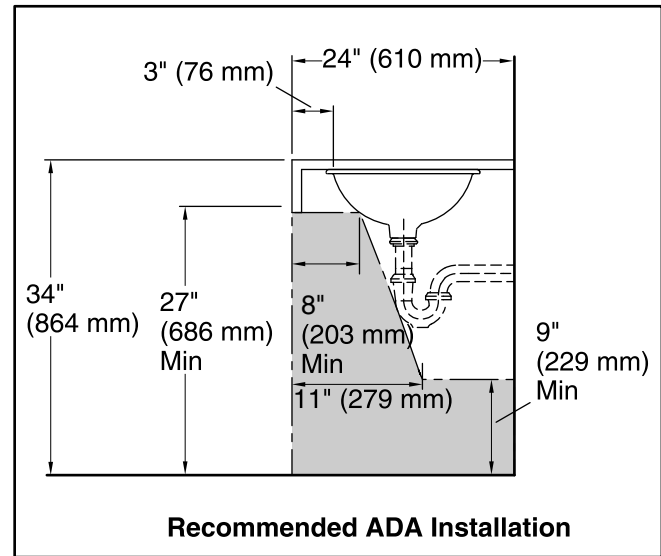

Derring®
Under-Mount Bathroom Sink
K-17889-RL

Features

- Vitreous China with Decorative Carving
- Under-mount
- 17" by 14" Countertop Cut-out
- Without Overflow

Components

Additional included component/s: 1193643 Basin Clamps.

Technical Information

All product dimensions are nominal.

| | |
|---------------------|------------------------------|
| Bowl configuration: | Single |
| Installation: | Under-mount |
| Bowl area (Only) | Length: 17" (432 mm) |
| | Width: 14" (356 mm) |
| | Bowl depth: 5-1/4" (133 mm) |
| | Water depth: 5-1/4" (133 mm) |
| Template: | 1151011, required, included |