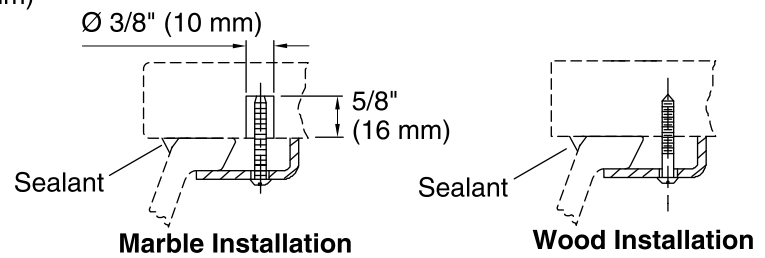

Derring®
Under-Mount Bathroom Sink
K-17889-RL

Features

- Vitreous China with Decorative Carving
- Under-mount
- 17" by 14" Countertop Cut-out
- Without Overflow

Components

Additional included component/s: 1193643 Basin Clamps.

Technical Information

All product dimensions are nominal.

| | |
|---------------------|------------------------------|
| Bowl configuration: | Single |
| Installation: | Under-mount |
| Bowl area (Only) | Length: 17" (432 mm) |
| | Width: 14" (356 mm) |
| | Bowl depth: 5-1/4" (133 mm) |
| | Water depth: 5-1/4" (133 mm) |
| Template: | 1151011, required, included |