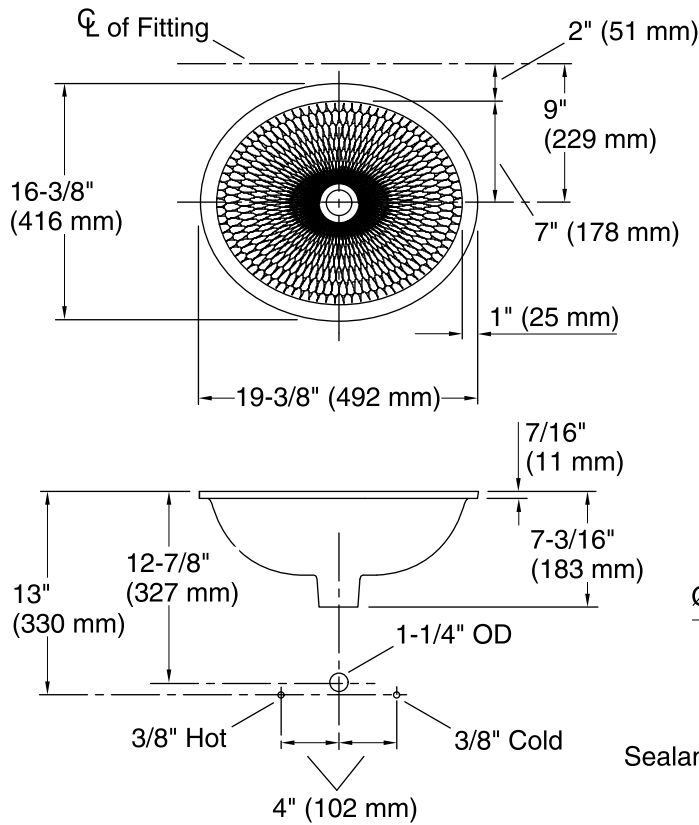

Derring®
Under-Mount Bathroom Sink
K-17889-RL

Features

- Vitreous China with Decorative Carving
- Under-mount
- 17" by 14" Countertop Cut-out
- Without Overflow

Components

Additional included component/s: 1193643 Basin Clamps.

Technical Information

All product dimensions are nominal.

| | |
|---------------------|------------------------------|
| Bowl configuration: | Single |
| Installation: | Under-mount |
| Bowl area (Only) | Length: 17" (432 mm) |
| | Width: 14" (356 mm) |
| | Bowl depth: 5-1/4" (133 mm) |
| | Water depth: 5-1/4" (133 mm) |
| Template: | 1151011, required, included |