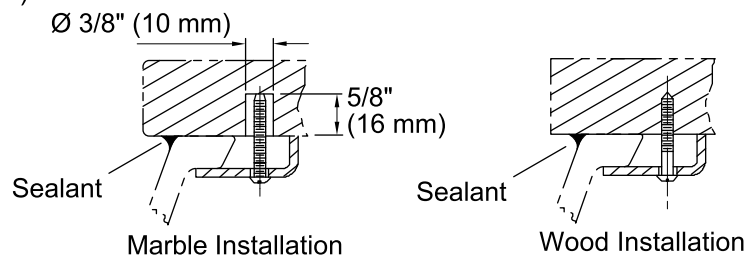

## Technical Information

All product dimensions are nominal.

Bowl configuration:	Single
Installation:	Under-mount
Bowl area (Only)	Length: 17" (432 mm) Width: 14" (356 mm) Water depth: 5-1/4" (133 mm)
Drain hole:	1-3/4" (44 mm)
Template:	1151011-7, required, not included