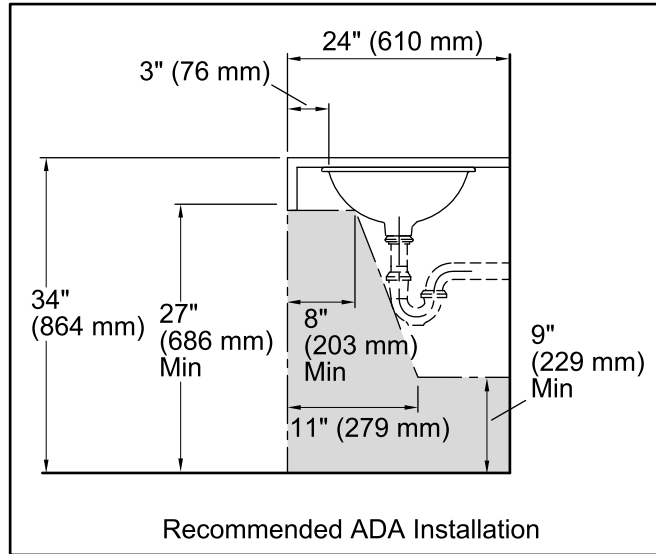

### Features

- Vitreous china.
- Under-mount.
- Oval basin.
- No faucet holes; requires wall- or counter-mount faucet.
- 17" (432 mm) x 14" (356 mm)

## Technical Information

All product dimensions are nominal.

Bowl configuration:	Single
Installation:	Under-mount
Bowl area (Only)	Length: 17" (432 mm) Width: 14" (356 mm) Water depth: 5-1/4" (133 mm)
Drain hole:	1-3/4" (44 mm)
Template:	1151011-7, required, not included