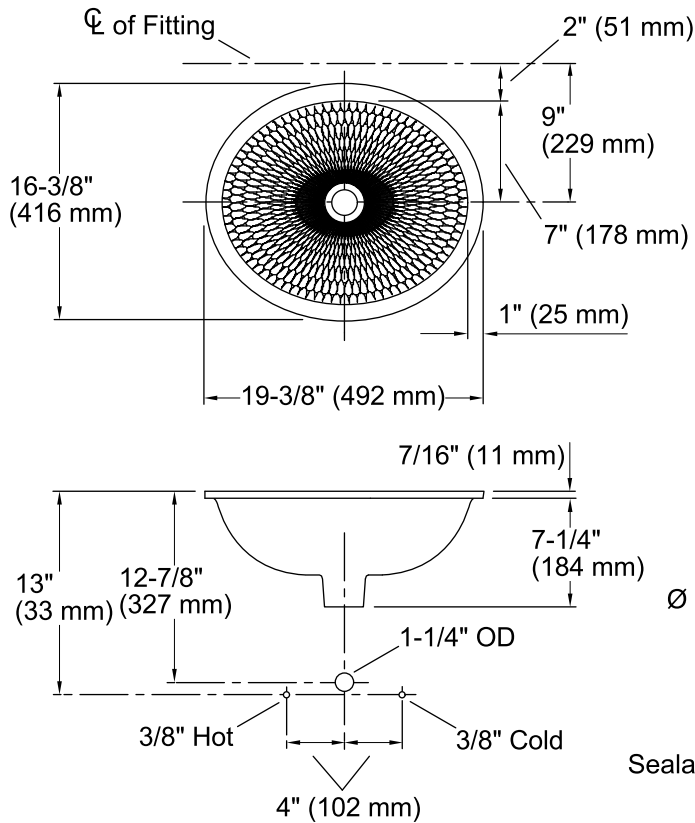

### Features

- Vitreous china.
- Under-mount.
- Oval basin.
- No faucet holes; requires wall- or counter-mount faucet.
- 17" (432 mm) x 14" (356 mm)

## Technical Information

All product dimensions are nominal.

Bowl configuration:	Single
Installation:	Under-mount
Bowl area (Only)	Length: 17" (432 mm) Width: 14" (356 mm) Water depth: 5-1/4" (133 mm)
Drain hole:	1-3/4" (44 mm)
Template:	1151011-7, required, not included