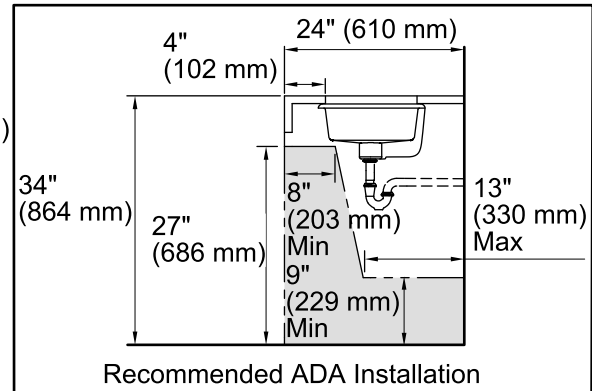

Botanical Study™ Kathryn®

Under-mount Bathroom Sink
K-14275-BT

Features

- Vitreous china.
- Under-mount.
- Rectangular basin.
- Without overflow.
- No faucet holes; requires wall- or counter-mount faucet.
- KOHLER Artist Editions designs.
- Botanical Study™ design.
- 17" (432 mm) x 13" (330 mm)

Components

Additional included component/s: 1193643 Basin Clamps.

Codes/Standards

None Applicable

KOHLER® One-Year Limited Warranty

See website for detailed warranty information.

Available Color/Finishes

Color tiles intended for reference only.

Color	Code	Description
-------	------	-------------

	0	White
--	---	-------

Technical Information

All product dimensions are nominal.

Bowl configuration:	Single
Installation:	Under-mount
Bowl area (Only):	Length: 17" (432 mm) Width: 13" (330 mm) Water depth: 4-1/2" (114 mm)
Drain hole:	1-3/4" (44 mm)
Template:	1006809-7, required, not included