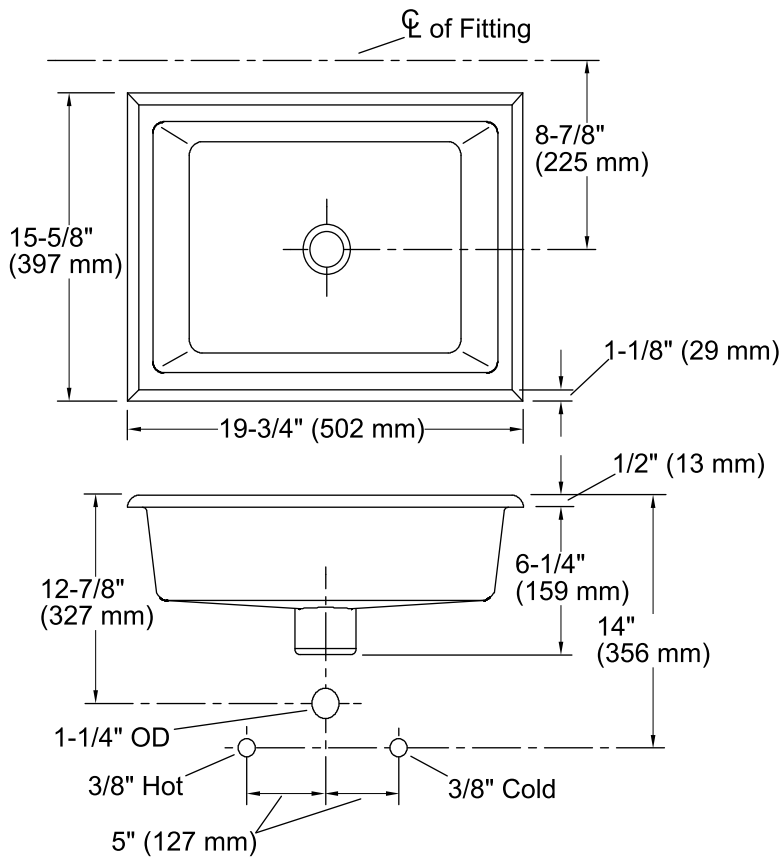

Botanical Study™ Kathryn®

Under-mount Bathroom Sink
K-14275-BT

Features

- Vitreous china.
- Under-mount.
- Rectangular basin.
- Without overflow.
- No faucet holes; requires wall- or counter-mount faucet.
- KOHLER Artist Editions designs.
- Botanical Study™ design.
- 17" (432 mm) x 13" (330 mm)

Color	Code	Description
-------	------	-------------

	0	White
--	---	-------

Technical Information

All product dimensions are nominal.

Bowl configuration:	Single
Installation:	Under-mount
Bowl area (Only):	Length: 17" (432 mm) Width: 13" (330 mm) Water depth: 4-1/2" (114 mm)
Drain hole:	1-3/4" (44 mm)
Template:	1006809-7, required, not included