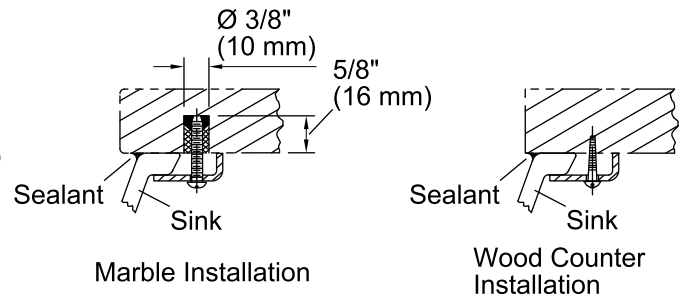

	0	White
--	---	-------

Note: Waterproof unprotected overhang area on the underside of wood counter.

Technical Information

All product dimensions are nominal.

- Bowl configuration: Single
- Installation: Under-mount
- Bowl area (Only): Length: 21" (533 mm)
Width: 12" (305 mm)
Water depth: 4-7/8" (124 mm)
- Drain hole: 1-3/4" (44 mm)
- Template: 1046699-7, required, not included