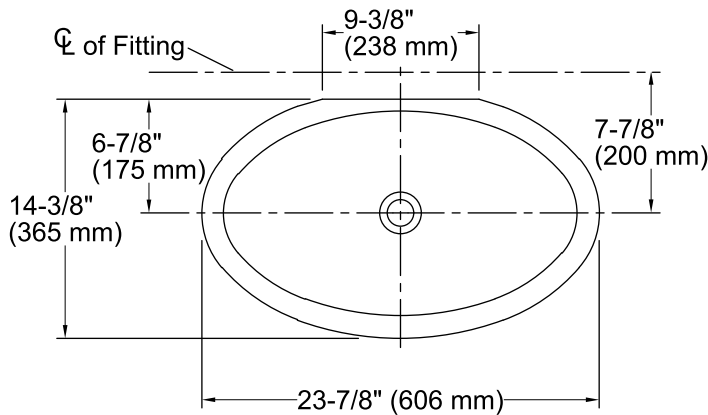

	0	White
--	---	-------

Note: Waterproof unprotected overhang area on the underside of wood counter.

Technical Information

All product dimensions are nominal.

- Bowl configuration: Single
- Installation: Under-mount
- Bowl area (Only): Length: 21" (533 mm)
Width: 12" (305 mm)
Water depth: 4-7/8" (124 mm)
- Drain hole: 1-3/4" (44 mm)
- Template: 1046699-7, required, not included