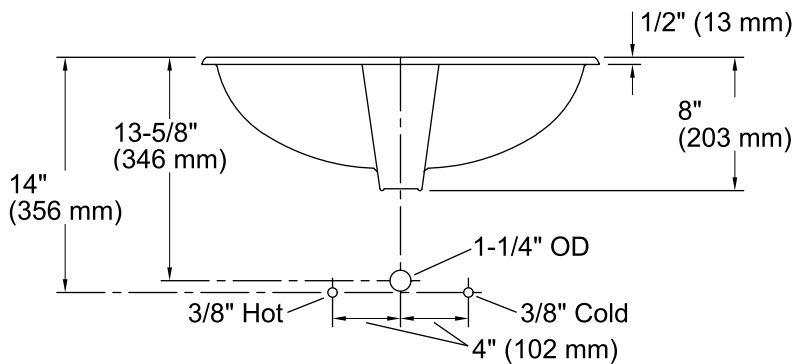

	0	White
--	---	-------

Note: Waterproof unprotected overhang area on the underside of wood counter.

Technical Information

All product dimensions are nominal.

- Bowl configuration: Single
- Installation: Under-mount
- Bowl area (Only): Length: 21" (533 mm)
Width: 12" (305 mm)
Water depth: 4-7/8" (124 mm)
- Drain hole: 1-3/4" (44 mm)
- Template: 1046699-7, required, not included