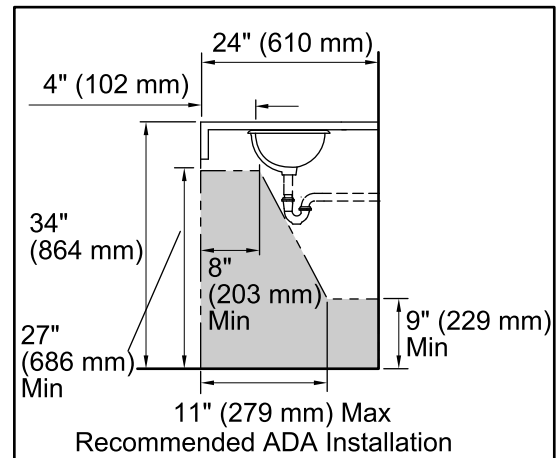

	0	White
--	---	-------

Note: Waterproof unprotected overhang area on the underside of wood counter.

Technical Information

All product dimensions are nominal.

- Bowl configuration: Single
- Installation: Under-mount
- Bowl area (Only): Length: 21" (533 mm)
Width: 12" (305 mm)
Water depth: 4-7/8" (124 mm)
- Drain hole: 1-3/4" (44 mm)
- Template: 1046699-7, required, not included