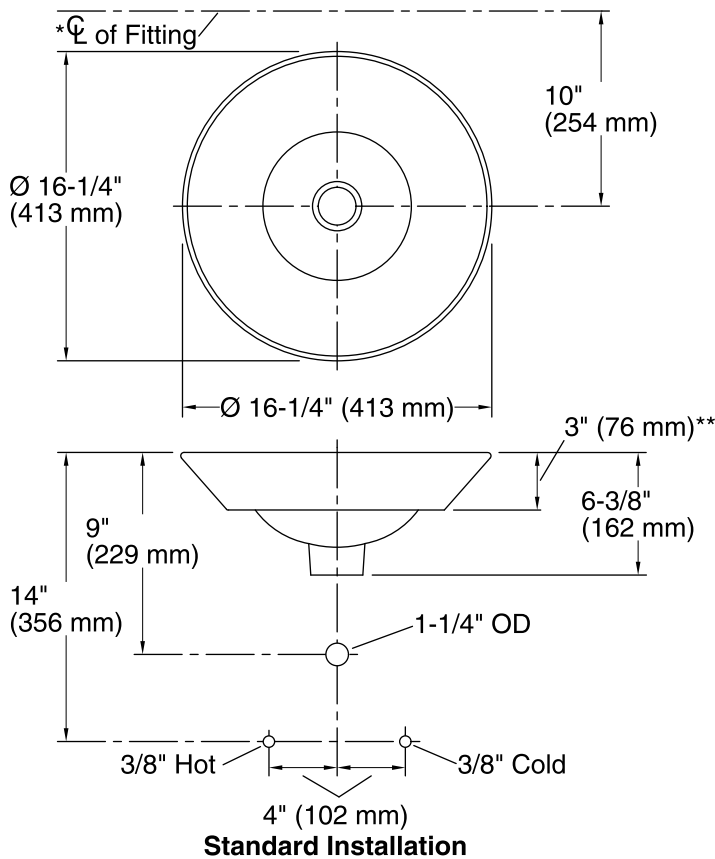

Caravan® Persia Conical Bell®

Above-counter/Wall-mount Bathroom Sink
K-14223-SR2

Features

- Vitreous china.
- Above-counter/wall-mount.
- Round bowl basin.
- Without overflow.
- No faucet holes; requires wall- or counter-mount faucet.
- KOHLER Artist Editions designs.
- Caravan® Collection Persia.
- 16-1/4" (413 mm) diameter

Technical Information

All product dimensions are nominal.

Bowl configuration:	Single
Installation:	Vessel
Bowl area (Only)	Diameter: 15-7/8" (403 mm) Water depth: 4-1/4" (108 mm)
Drain hole:	1-3/4" (44 mm)
Template:	1002980-7, required, included

Notes

Install this product according to the installation instructions.

*Spout must be 5" (127 mm) long (min) for adequate clearance into the bathroom sink when installed with centerline as shown.

NOTICE: Countertop manufacturer or cutter must use the cut-out template provided with the product, or a current one provided by Kohler Co. (call 1-800-4-KOHLER). Kohler Co. is not responsible for cut-out errors when the incorrect cut-out template is used.