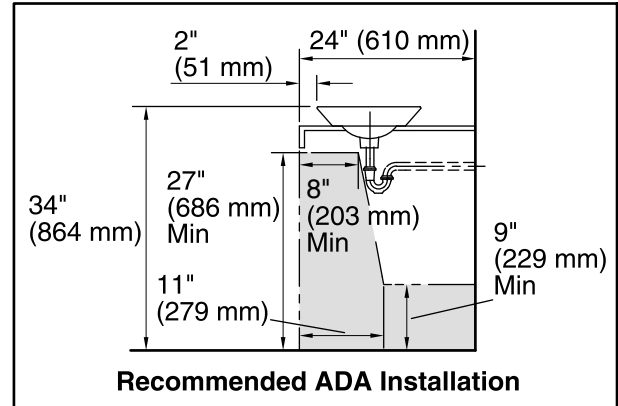

Recommended Accessories

- K-7114 Pop-Up Drain
- K-7129 Drain
- K-9018 P-Trap
- K-9655 Wall-Mount Vessel Bracket

Components

Additional included component/s: Adjustable linkage.

ADA CSA B651

Codes/Standards

ASME A112.19.2/CSA B45.1
ADA
ICC/ANSI A117.1
CSA B651

Technical Information

All product dimensions are nominal.

Bowl configuration:	Single
Installation:	Vessel
Bowl area (Only)	Diameter: 15-7/8" (403 mm) Water depth: 4-1/4" (108 mm)
Drain hole:	1-3/4" (44 mm)
Template:	1002980-7, required, included

Notes

Install this product according to the installation instructions.

*Spout must be 5" (127 mm) long (min) for adequate clearance into the bathroom sink when installed with centerline as shown.

NOTICE: Countertop manufacturer or cutter must use the cut-out template provided with the product, or a current one provided by Kohler Co. (call 1-800-4-KOHLER). Kohler Co. is not responsible for cut-out errors when the incorrect cut-out template is used.