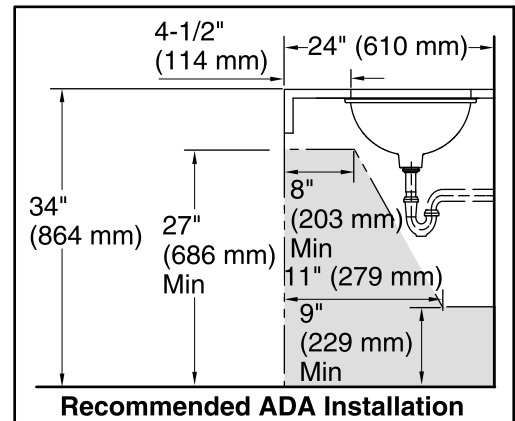

Recommended Accessories

K-9018 P-Trap

Components

Additional included component/s: 1193643 Basin Clamps.

ADA

CSA B651

Codes/Standards

ASME A112.19.2/CSA B45.1

	47	Almond
--	----	--------

Technical Information

All product dimensions are nominal.

Bowl configuration:	Single
Installation:	Under-mount
Bowl area (Only)	Length: 17" (432 mm) Width: 14" (356 mm) Water depth: 6-3/8" (162 mm)
Drain hole:	1-3/4" (44 mm)
Template:	1151011-7, required, included