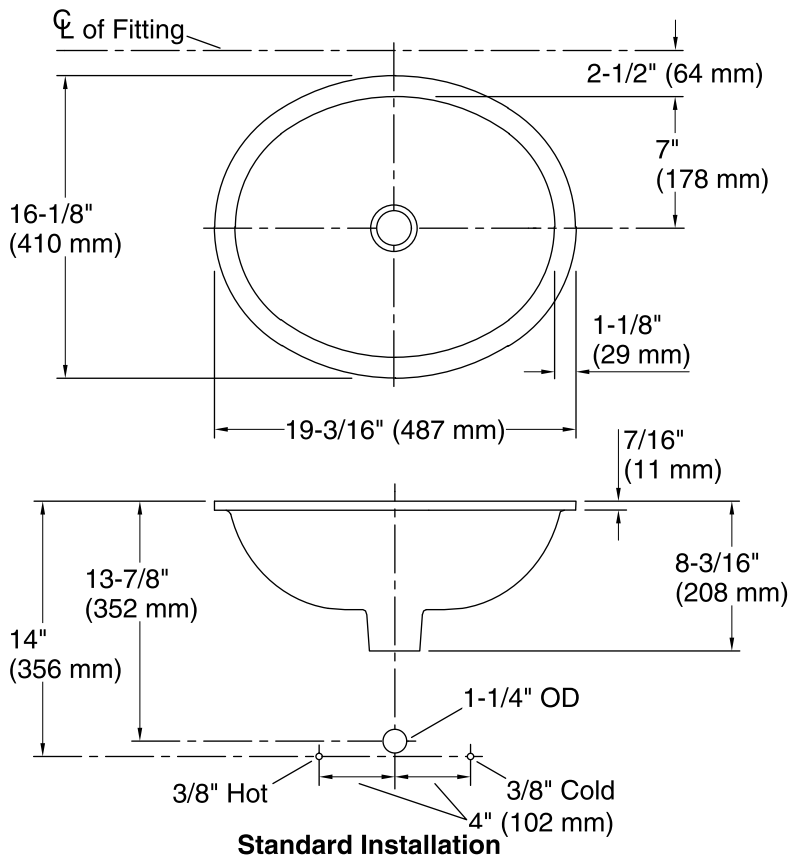

Mille Fleurs™ Caxton® Oval

Under-mount Bathroom Sink

K-14218-T9

Features

- Vitreous china.
- Under-mount.
- Deep oval basin.
- Without overflow.
- No faucet holes; requires wall- or counter-mount faucet.
- KOHLER Artist Editions designs.
- Mille Fleurs™ Gold and Platinum design.
- 17" (432 mm) x 14" (356 mm)

	47	Almond
--	----	--------

Technical Information

All product dimensions are nominal.

Bowl configuration:	Single
Installation:	Under-mount
Bowl area (Only)	Length: 17" (432 mm) Width: 14" (356 mm) Water depth: 6-3/8" (162 mm)
Drain hole:	1-3/4" (44 mm)
Template:	1151011-7, required, included