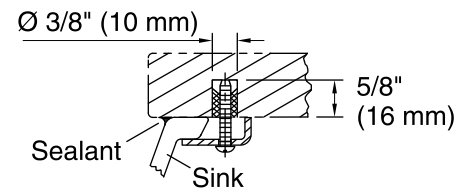

	47	Almond
--	----	--------

Technical Information

All product dimensions are nominal.

Bowl configuration:	Single
Installation:	Under-mount
Bowl area (Only)	Length: 17" (432 mm) Width: 14" (356 mm) Water depth: 6-3/8" (162 mm)
Drain hole:	1-3/4" (44 mm)
Template:	1151011-7, required, included