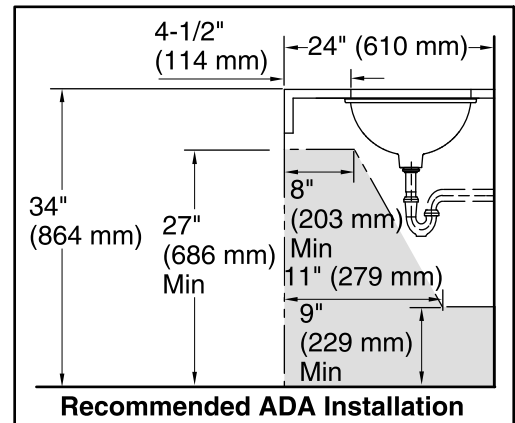

### Marble Installation

### Technical Information

All product dimensions are nominal.

Bowl configuration: Single

Installation: Under-mount

Bowl area (Only) Length: 17" (432 mm)  
Width: 14" (356 mm)  
Water depth: 6-3/8" (162 mm)