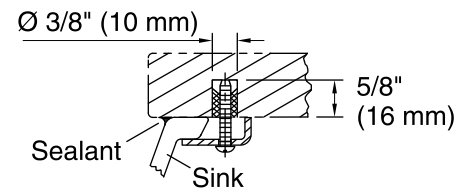

Marble Installation