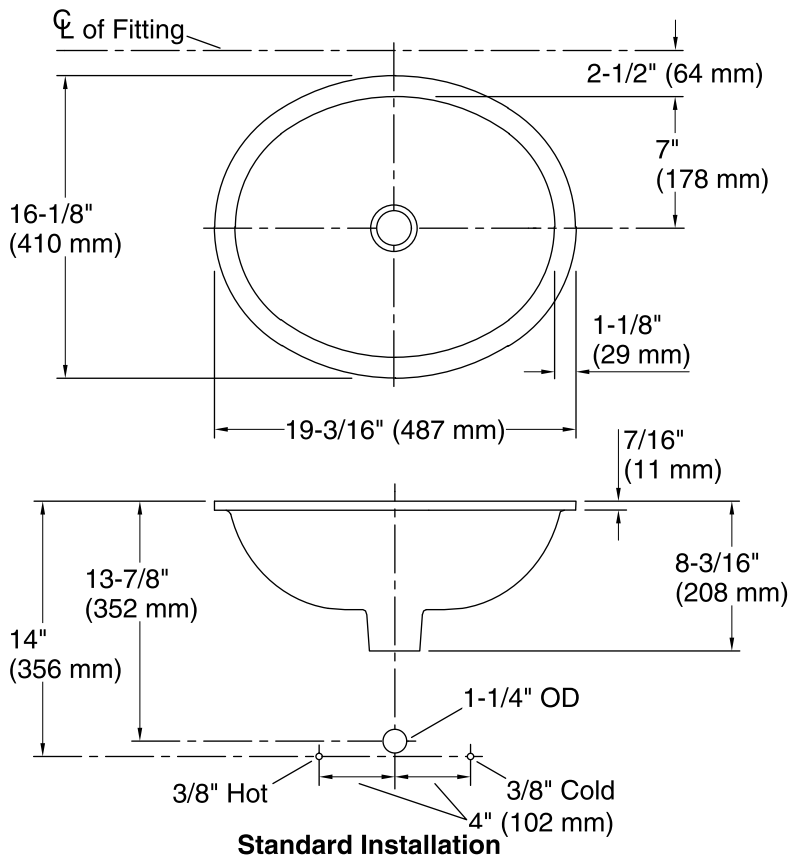

### Marble Installation

### Technical Information

All product dimensions are nominal.

Bowl configuration: Single

Installation: Under-mount

Bowl area (Only) Length: 17" (432 mm)  
Width: 14" (356 mm)  
Water depth: 6-3/8" (162 mm)

Drain hole: 1-3/4" (44 mm)

Template: 1151011-7, required, included