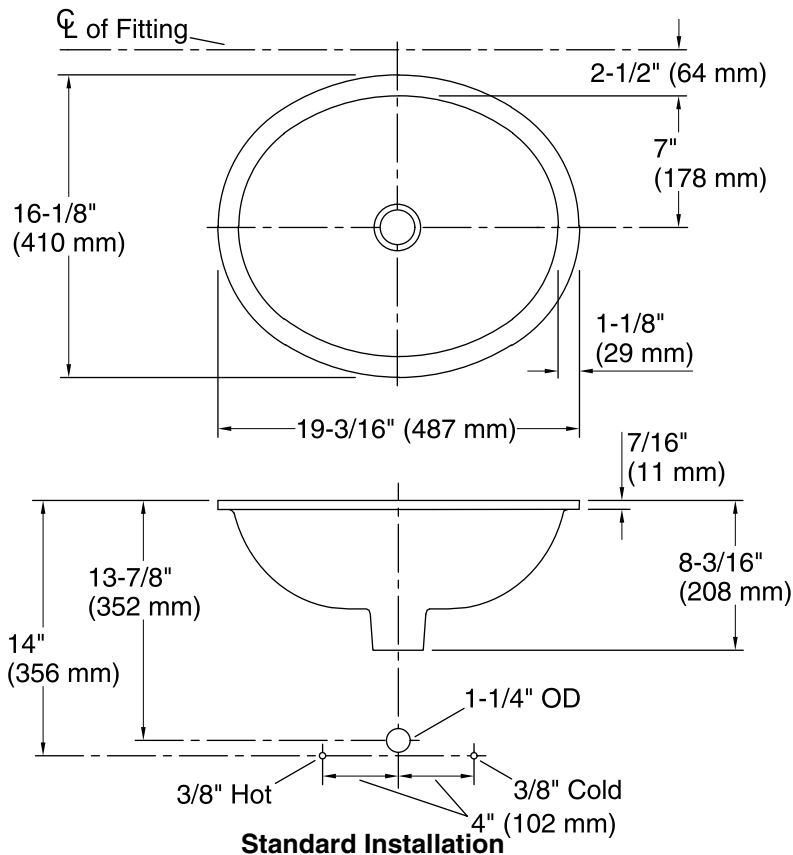

Sartorial™ Herringbone Caxton® Oval

Bathroom Sink
K-14218-HD1

Features

- Without overflow.

Material

- Vitreous china with decorative design.

Installation

- Under-mount
- 17x14" countertop cut-out.

	0	White
--------------------------------------------------------------------------------------	---	-------

Technical Information

All product dimensions are nominal.

- Bowl configuration: Single
- Installation: Under-mount
- Bowl area (Only):
 - Length: 17" (432 mm)
 - Width: 14" (356 mm)
 - Water depth: 6-3/8" (162 mm)
- Drain hole: 1-3/4" (44 mm)
- Template: 1151011-7, required, included