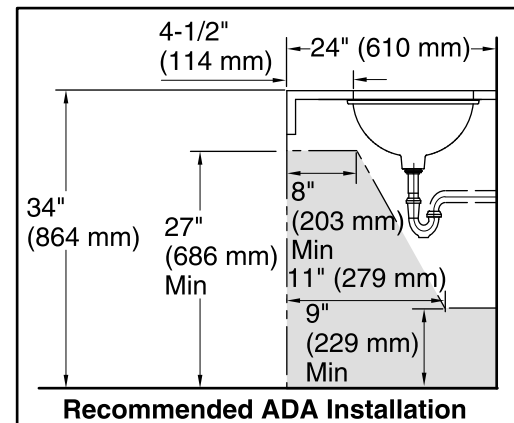

	0	White
--------------------------------------------------------------------------------------	---	-------

Technical Information

All product dimensions are nominal.

- Bowl configuration: Single
- Installation: Under-mount
- Bowl area (Only):
 - Length: 17" (432 mm)
 - Width: 14" (356 mm)
 - Water depth: 6-3/8" (162 mm)
- Drain hole: 1-3/4" (44 mm)
- Template: 1151011-7, required, included