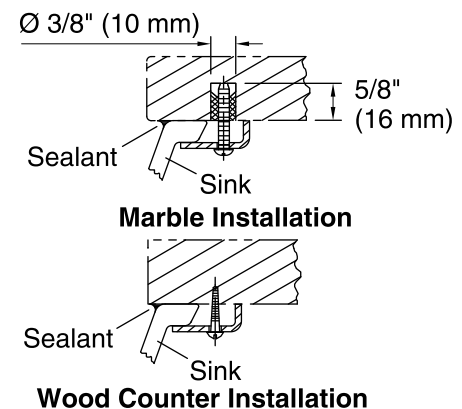

	0	White
--------------------------------------------------------------------------------------	---	-------

Technical Information

All product dimensions are nominal.

- Bowl configuration: Single
- Installation: Under-mount
- Bowl area (Only):
 - Length: 17" (432 mm)
 - Width: 14" (356 mm)
 - Water depth: 6-3/8" (162 mm)
- Drain hole: 1-3/4" (44 mm)
- Template: 1151011-7, required, included