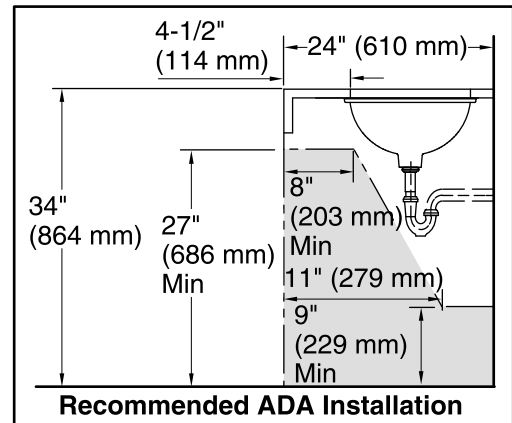

### Technical Information

All product dimensions are nominal.

Bowl configuration: Single

Installation: Under-mount

Bowl area (Only): Length: 17" (432 mm)  
Width: 14" (356 mm)  
Water depth: 6-3/8" (162 mm)