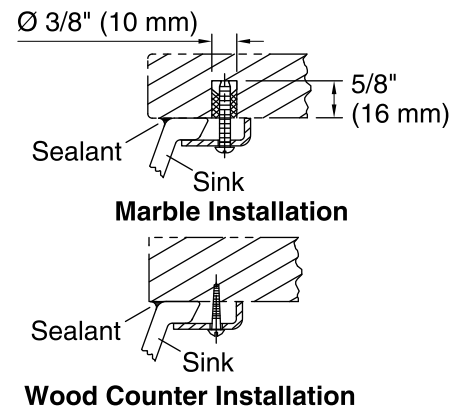

### Technical Information

All product dimensions are nominal.

Bowl configuration: Single

Installation: Under-mount

Bowl area (Only): Length: 17" (432 mm)  
Width: 14" (356 mm)  
Water depth: 6-3/8" (162 mm)