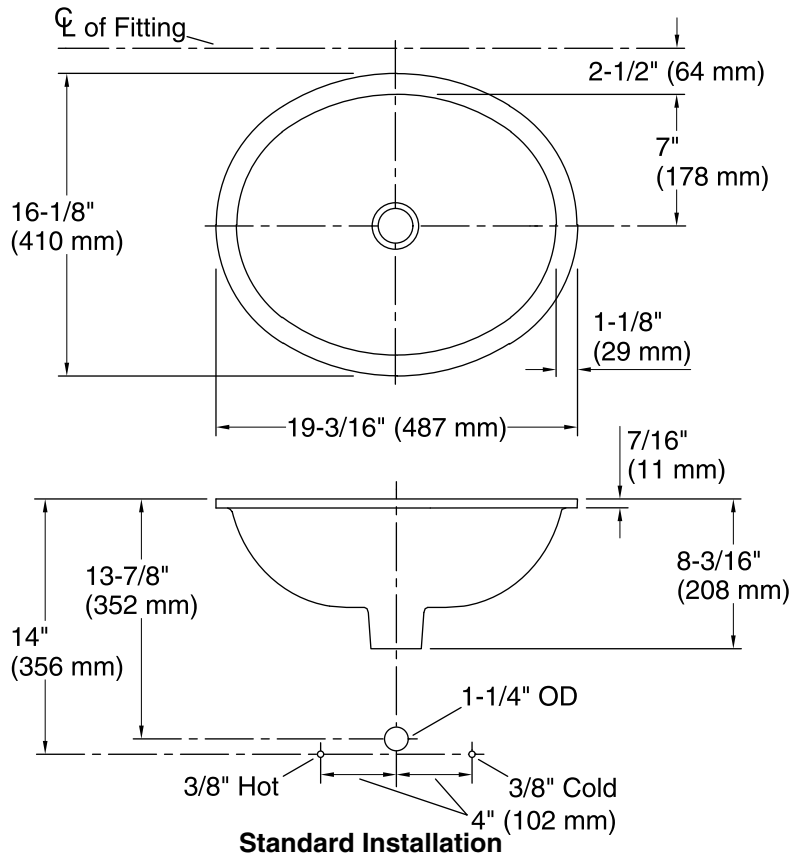

## Installation

- Under-mount
- 17x14" countertop cut-out.

### Technical Information

All product dimensions are nominal.

Bowl configuration: Single

Installation: Under-mount

Bowl area (Only): Length: 17" (432 mm)  
Width: 14" (356 mm)  
Water depth: 6-3/8" (162 mm)

Drain hole: 1-3/4" (44 mm)

Template: 1151011-7, required, included