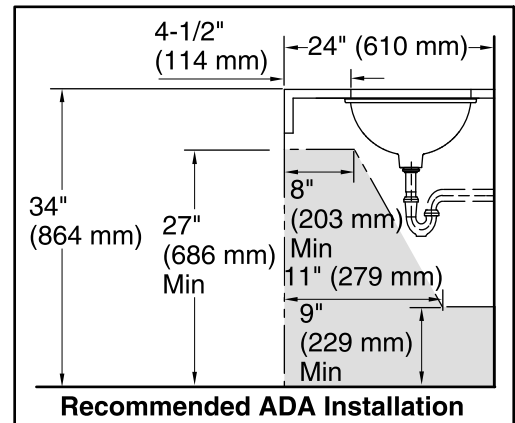

Technical Information

All product dimensions are nominal.

Bowl configuration:	Single
Installation:	Under-mount
Bowl area (Only)	Length: 17" (432 mm) Width: 14" (356 mm) Water depth: 6-3/8" (162 mm)
Drain hole:	1-3/4" (44 mm)
Template:	1151011-7, required, included

Notes

Install this product according to the installation instructions.

NOTICE: Countertop manufacturer or cutter must use the cut-out template provided with the product, or a current one provided by Kohler Co. (call 1-800-4-KOHLER). Kohler Co. is not responsible for cutout errors when the incorrect cut-out template is used.

ADA, CSA B651 compliant when installed to the specific requirements of these regulations.