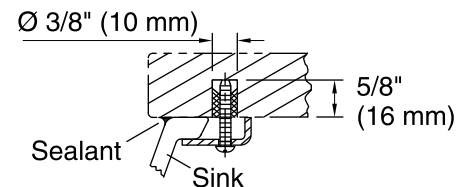

Technical Information

All product dimensions are nominal.

Bowl configuration:	Single
Installation:	Under-mount
Bowl area (Only)	Length: 17" (432 mm) Width: 14" (356 mm) Water depth: 6-3/8" (162 mm)
Drain hole:	1-3/4" (44 mm)
Template:	1151011-7, required, included

Notes

Install this product according to the installation instructions.

NOTICE: Countertop manufacturer or cutter must use the cut-out template provided with the product, or a current one provided by Kohler Co. (call 1-800-4-KOHLER). Kohler Co. is not responsible for cutout errors when the incorrect cut-out template is used.

ADA, CSA B651 compliant when installed to the specific requirements of these regulations.