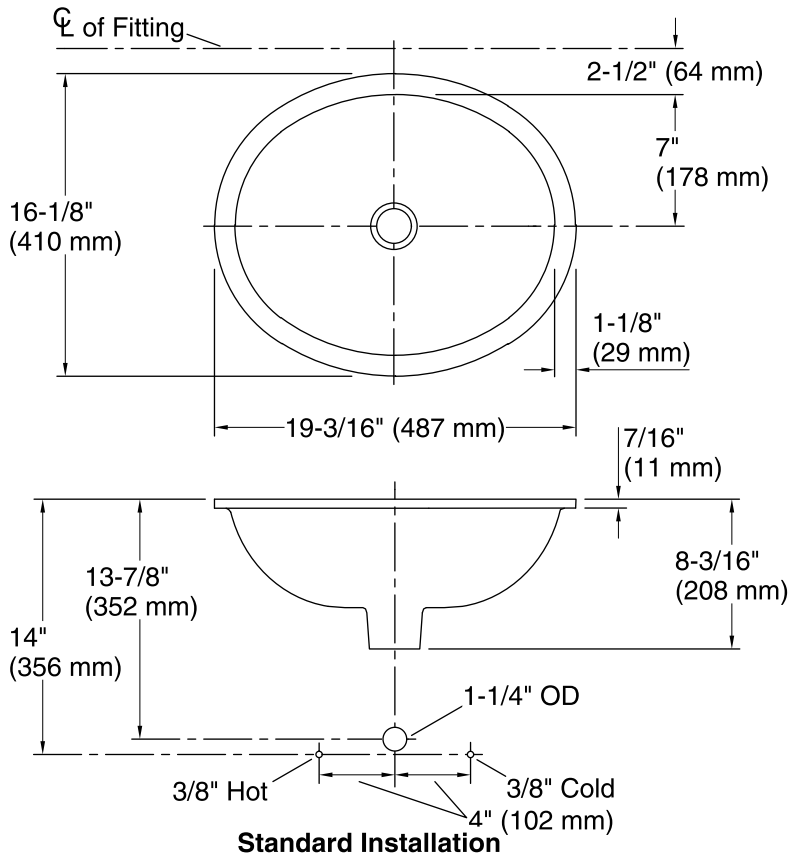

Technical Information

All product dimensions are nominal.

Bowl configuration:	Single
Installation:	Under-mount
Bowl area (Only)	Length: 17" (432 mm) Width: 14" (356 mm) Water depth: 6-3/8" (162 mm)
Drain hole:	1-3/4" (44 mm)
Template:	1151011-7, required, included

Notes

Install this product according to the installation instructions.

NOTICE: Countertop manufacturer or cutter must use the cut-out template provided with the product, or a current one provided by Kohler Co. (call 1-800-4-KOHLER). Kohler Co. is not responsible for cutout errors when the incorrect cut-out template is used.

ADA, CSA B651 compliant when installed to the specific requirements of these regulations.