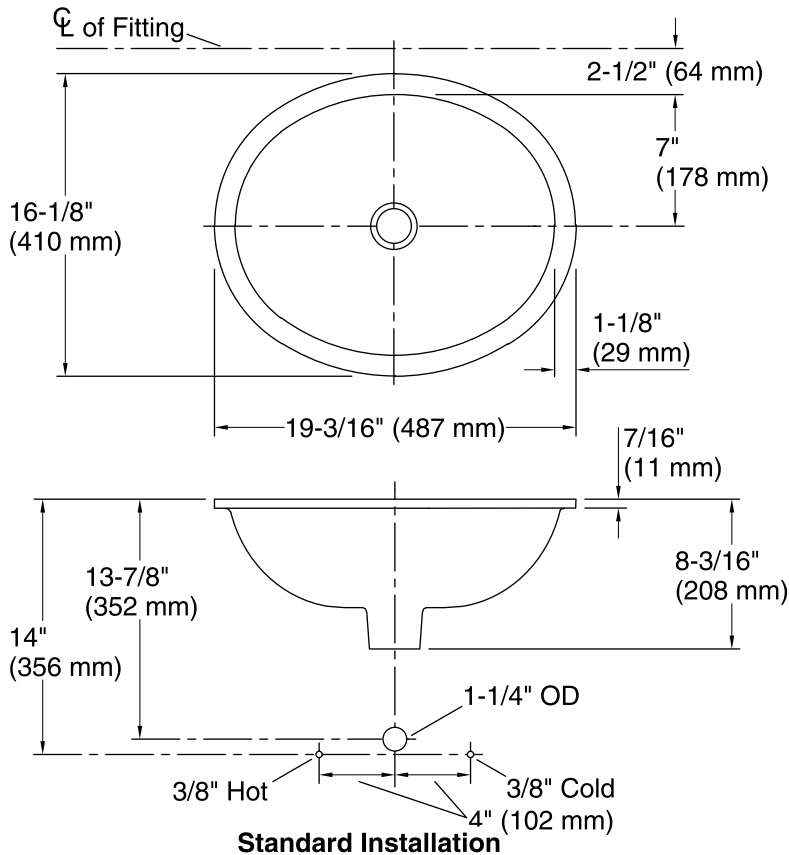

	0	White
--	---	-------

Technical Information

All product dimensions are nominal.

Bowl configuration:	Single
Installation:	Under-mount
Bowl area (Only)	Length: 17" (432 mm) Width: 14" (356 mm) Water depth: 6-3/8" (162 mm)
Drain hole:	1-3/4" (44 mm)
Template:	1151011-7, required, included