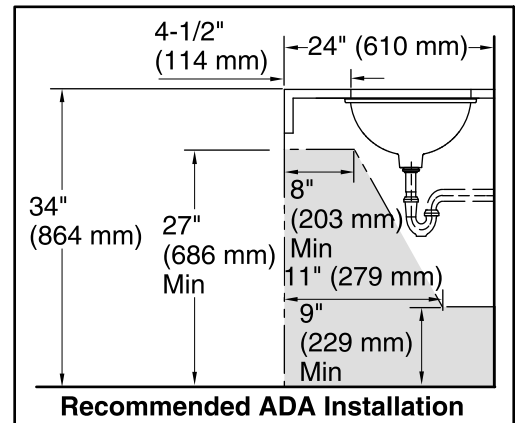

Recommended Accessories

K-9018 P-Trap

Components

Additional included component/s: 1193643 Basin Clamps.

ADA

CSA B651

Codes/Standards

ASME A112.19.2/CSA B45.1

	0	White
--	---	-------

Technical Information

All product dimensions are nominal.

Bowl configuration:	Single
Installation:	Under-mount
Bowl area (Only)	Length: 17" (432 mm) Width: 14" (356 mm) Water depth: 6-3/8" (162 mm)
Drain hole:	1-3/4" (44 mm)
Template:	1151011-7, required, included