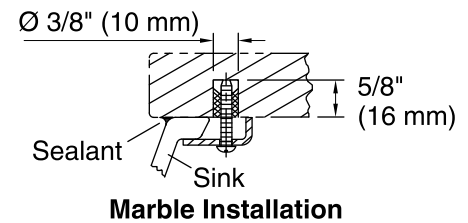

	0	White
--	---	-------

Technical Information

All product dimensions are nominal.

Bowl configuration:	Single
Installation:	Under-mount
Bowl area (Only)	Length: 17" (432 mm) Width: 14" (356 mm) Water depth: 6-3/8" (162 mm)
Drain hole:	1-3/4" (44 mm)
Template:	1151011-7, required, included