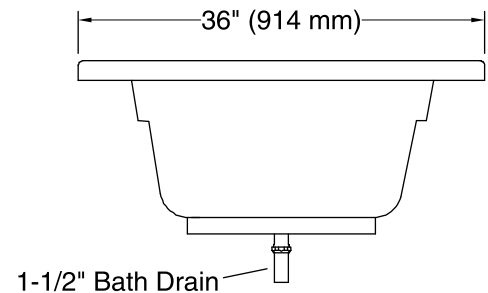

Features

- End drain.
- Integral lumbar support and armrests for comfort.
- 60" (1524 mm) x 36" (914 mm) x 18-1/8" (460 mm)

Material

- Acrylic

Installation

- Drop-in

Recommended Accessories

- K-1284 Apron
- K-1491 Bath/Whirlpool Pillow
- K-11677 Bath Drain
- K-24916 Wireless Music Kit
- K-1601 Bath/Whirlpool Footstop
- K-7259 Clearflo Bath Drain
- K-702200-G54 Frameless Sliding Bath Door
- K-702200-G73 Frameless Sliding Bath Door
- K-702200-L Frameless Sliding Bath Door
- K-702205-L Frameless Sliding Bath Door
- K-706000-D3 Frameless Sliding Bath Door
- K-706000-L Frameless Sliding Bath Door
- K-706003-L Frameless Sliding Bath Door
- K-706004-D3 Frameless Sliding Bath Door
- K-706004-L Frameless Sliding Bath Door
- K-706007-L Frameless Sliding Bath Door

Color	Code	Description
-------	------	-------------

	0	White
	96	Biscuit
	47	Almond

No change in measurements if connected with drain illustrated. (K-11677)

Technical Information

All product dimensions are nominal.

Installation:	Drop-in
Drain location:	End
Basin area, bottom:	46" x 15" (1168 mm x 381 mm)
Basin area, top:	55" x 25" (1397 mm x 635 mm)
Weight:	43 lbs (19.5 kg)
Minimum floor load:	80 lbs/ft ² (390.6 kg/m ²)
Water depth:	14" (356 mm)
Water capacity:	57 gal (215.8 L)
Cutout:	Drop-in, 58-1/2" x 34-1/2" (1486 mm x 876 mm)
Minimum flat for door:	2-3/4" (69 mm)

Notes

Measure your actual product for rough-in details.

Install this product according to the installation instructions.

The hot water supply should be 70% of the capacity of the bath or greater. Installations will vary.