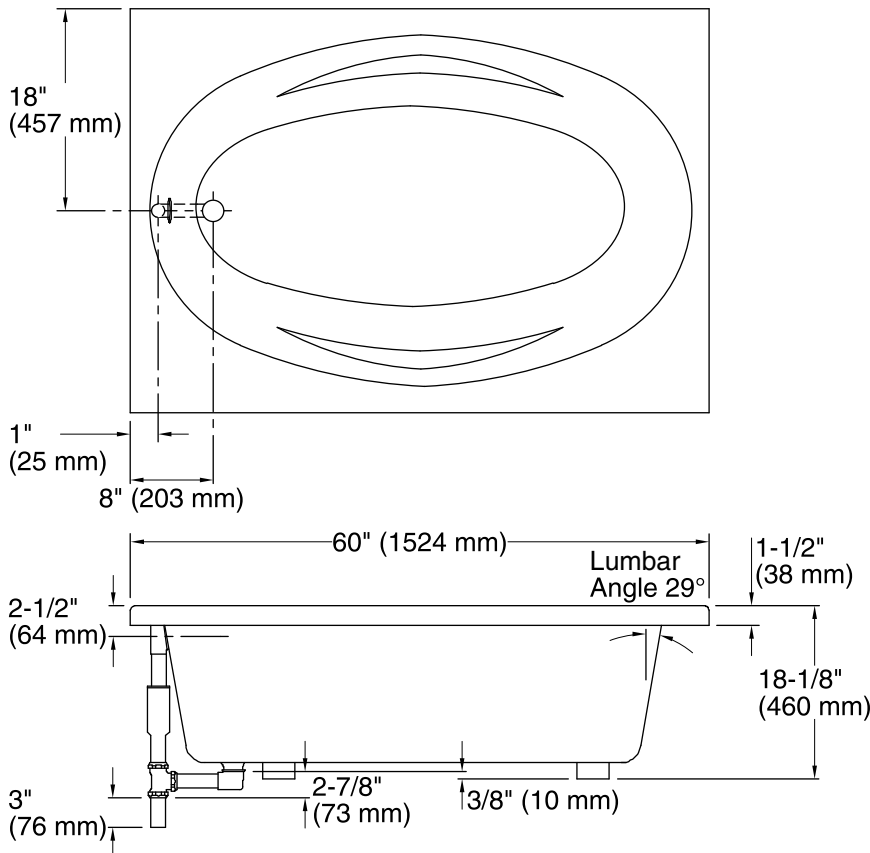

Features

- End drain.
- Integral lumbar support and armrests for comfort.
- 60" (1524 mm) x 36" (914 mm) x 18-1/8" (460 mm)

Material

- Acrylic

Installation

- Drop-in

Recommended Accessories

- K-1284 Apron
- K-1491 Bath/Whirlpool Pillow
- K-11677 Bath Drain
- K-24916 Wireless Music Kit
- K-1601 Bath/Whirlpool Footstop
- K-7259 Clearflo Bath Drain
- K-702200-G54 Frameless Sliding Bath Door
- K-702200-G73 Frameless Sliding Bath Door
- K-702200-L Frameless Sliding Bath Door
- K-702205-L Frameless Sliding Bath Door
- K-706000-D3 Frameless Sliding Bath Door
- K-706000-L Frameless Sliding Bath Door
- K-706003-L Frameless Sliding Bath Door
- K-706004-D3 Frameless Sliding Bath Door
- K-706004-L Frameless Sliding Bath Door
- K-706007-L Frameless Sliding Bath Door

Color	Code	Description
-------	------	-------------

	0	White
	96	Biscuit
	47	Almond

No change in measurements if connected with drain illustrated. (K-11677)

Technical Information

All product dimensions are nominal.

Installation:	Drop-in
Drain location:	End
Basin area, bottom:	46" x 15" (1168 mm x 381 mm)
Basin area, top:	55" x 25" (1397 mm x 635 mm)
Weight:	43 lbs (19.5 kg)
Minimum floor load:	80 lbs/ft ² (390.6 kg/m ²)
Water depth:	14" (356 mm)
Water capacity:	57 gal (215.8 L)
Cutout:	Drop-in, 58-1/2" x 34-1/2" (1486 mm x 876 mm)
Minimum flat for door:	2-3/4" (69 mm)

Notes

Measure your actual product for rough-in details.

Install this product according to the installation instructions.

The hot water supply should be 70% of the capacity of the bath or greater. Installations will vary.