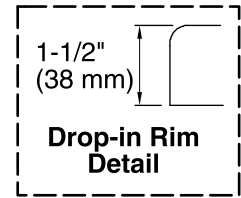

Features

- End drain.
- Integral lumbar support and armrests for comfort.
- 60" (1524 mm) x 36" (914 mm) x 18-1/8" (460 mm)

Material

- Acrylic

Installation

- Drop-in

Recommended Accessories

- K-1284 Apron
- K-1491 Bath/Whirlpool Pillow
- K-11677 Bath Drain
- K-24916 Wireless Music Kit
- K-1601 Bath/Whirlpool Footstop
- K-7259 Clearflo Bath Drain
- K-702200-G54 Frameless Sliding Bath Door
- K-702200-G73 Frameless Sliding Bath Door
- K-702200-L Frameless Sliding Bath Door
- K-702205-L Frameless Sliding Bath Door
- K-706000-D3 Frameless Sliding Bath Door
- K-706000-L Frameless Sliding Bath Door
- K-706003-L Frameless Sliding Bath Door
- K-706004-D3 Frameless Sliding Bath Door
- K-706004-L Frameless Sliding Bath Door
- K-706007-L Frameless Sliding Bath Door

Color	Code	Description
-------	------	-------------

	0	White
	96	Biscuit
	47	Almond

No change in measurements if connected with drain illustrated. (K-11677)

Technical Information

All product dimensions are nominal.

Installation:	Drop-in
Drain location:	End
Basin area, bottom:	46" x 15" (1168 mm x 381 mm)
Basin area, top:	55" x 25" (1397 mm x 635 mm)
Weight:	43 lbs (19.5 kg)
Minimum floor load:	80 lbs/ft ² (390.6 kg/m ²)
Water depth:	14" (356 mm)
Water capacity:	57 gal (215.8 L)
Cutout:	Drop-in, 58-1/2" x 34-1/2" (1486 mm x 876 mm)
Minimum flat for door:	2-3/4" (69 mm)

Notes

Measure your actual product for rough-in details.

Install this product according to the installation instructions.

The hot water supply should be 70% of the capacity of the bath or greater. Installations will vary.