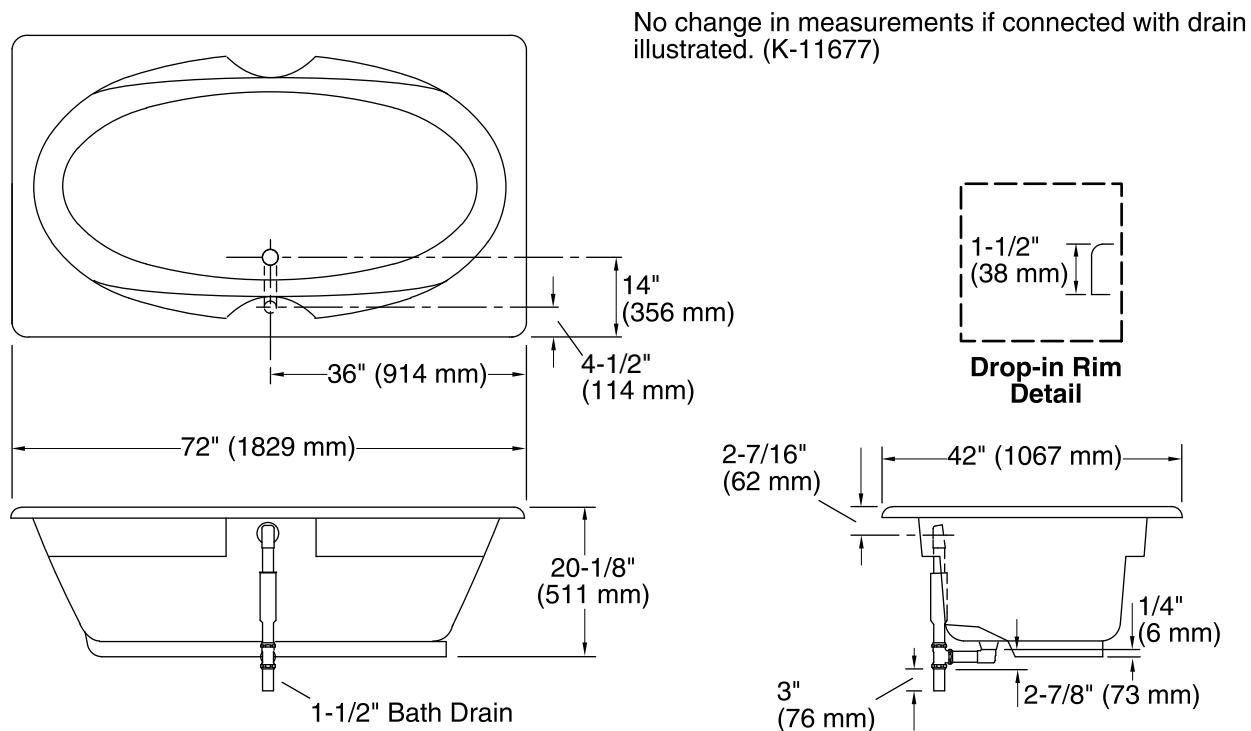

#### Features

- Center drain.
- Integral lumbar support and armrests for comfort.
- 72" (1829 mm) x 42" (1067 mm) x 20-1/8" (511 mm)

### Technical Information

All product dimensions are nominal.

Installation:	Drop-in
Drain location:	Center
Basin area, bottom:	53" x 26" (1346 mm x 660 mm)
Basin area, top:	65" x 34" (1651 mm x 864 mm)
Weight:	51 lbs (23.1 kg)
Minimum floor load:	35 lbs/ft <sup>2</sup> (170.9 kg/m <sup>2</sup> )
Water depth:	15" (381 mm)
Water capacity:	78 gal (295.3 L)
Cutout:	Drop-in, 70-1/2" x 40-1/2" (1791 mm x 1029 mm)
Minimum flat for door:	2-11/16" (69 mm)

### Notes

Measure your actual product for rough-in details.

Install this product according to the installation instructions.

The hot water supply should be 70% of the capacity of the bath or greater. Installations will vary.