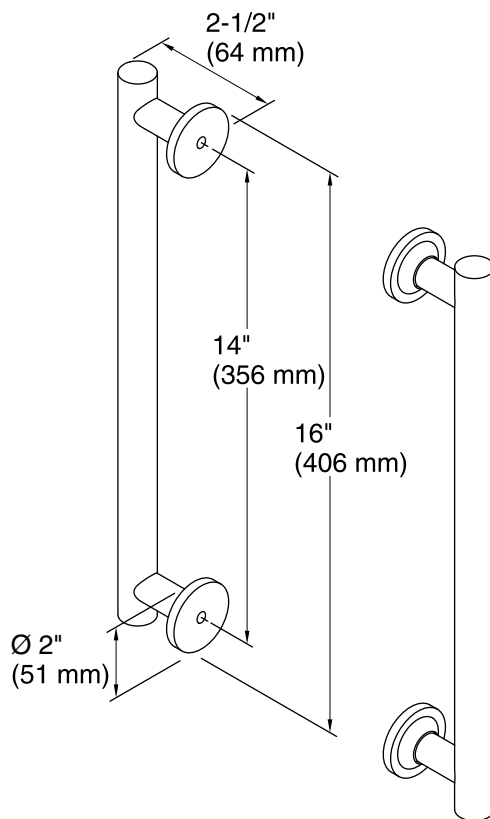

Features

- Contemporary styling.
- For use with 1/2" (12 mm) or 3/8" (10 mm) thick glass.
- Coordinates with Purist® Suite.

Material

- Brass construction.

Codes/Standards

None Applicable

KOHLER® One-Year Limited Warranty

Technical Information

All product dimensions are nominal.

Notes

Install this product according to the installation guide.

This handle is designed to be paired with the Heavy Glass Pivot shower doors. For custom installations, Ø 1/2" holes are required at the dimensions shown.