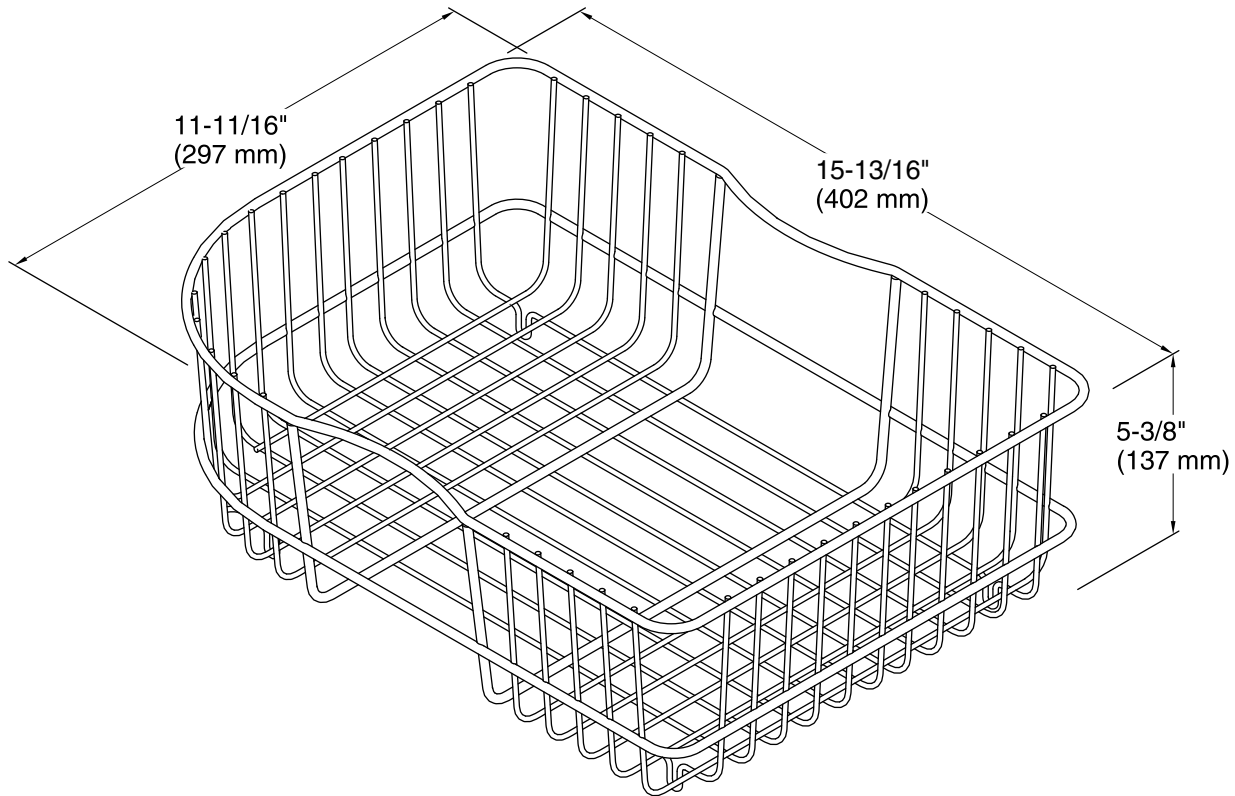

Features

- Fits in the right bowl of the K-5931 and K-5932 Executive Chef kitchen sinks and K-5948 Efficiency kitchen sink.
- Durable stainless-steel construction.
- Helps protect sink surface from daily wear.
- Dishwasher safe.
- Rubber feet provide added protection.

Technical Information

All product dimensions are nominal.