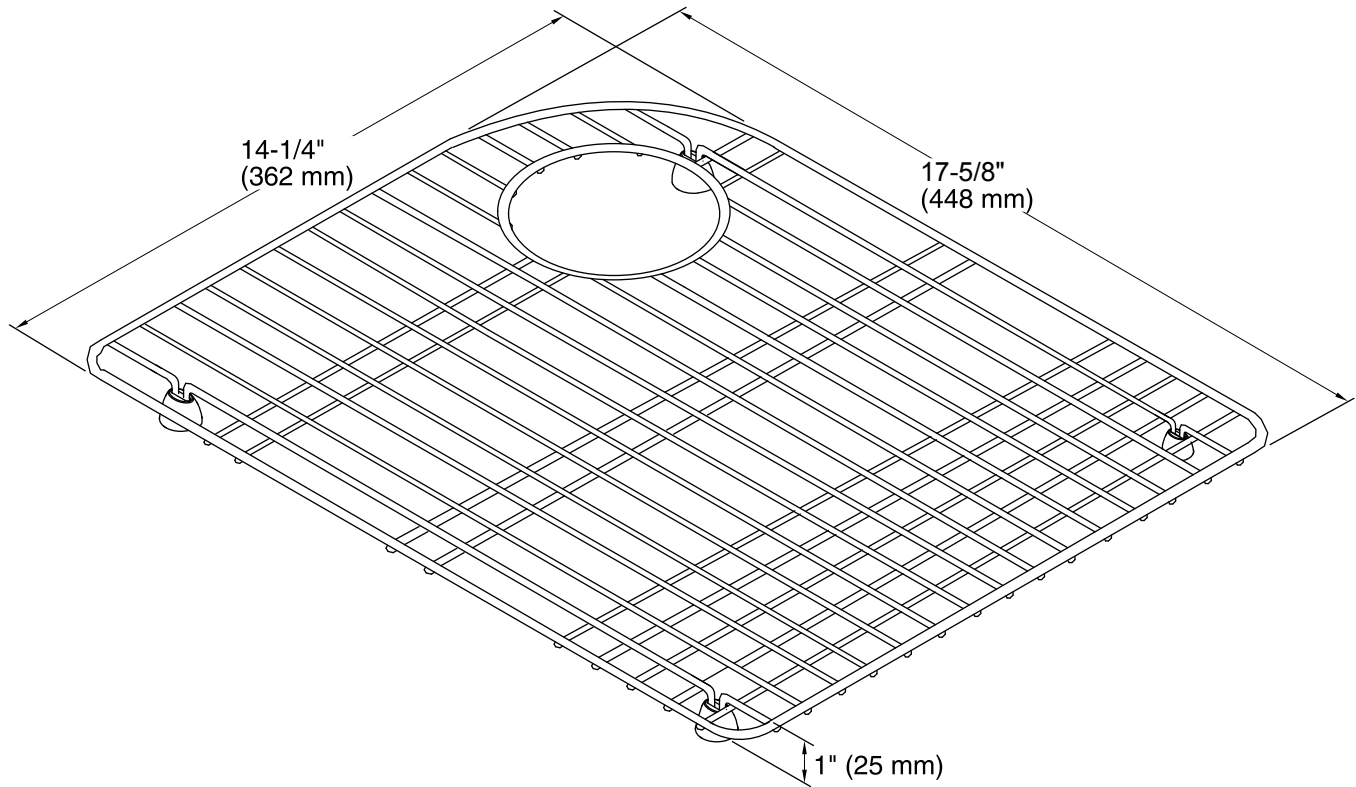

### Features

- Fits in the left bowl of the K-5931 and K-5932 Executive Chef kitchen sinks.
- Durable stainless-steel construction.
- Helps protect sink surface from daily wear.
- Dishwasher safe.
- Rubber feet provide added protection.

#### Technical Information

All product dimensions are nominal.