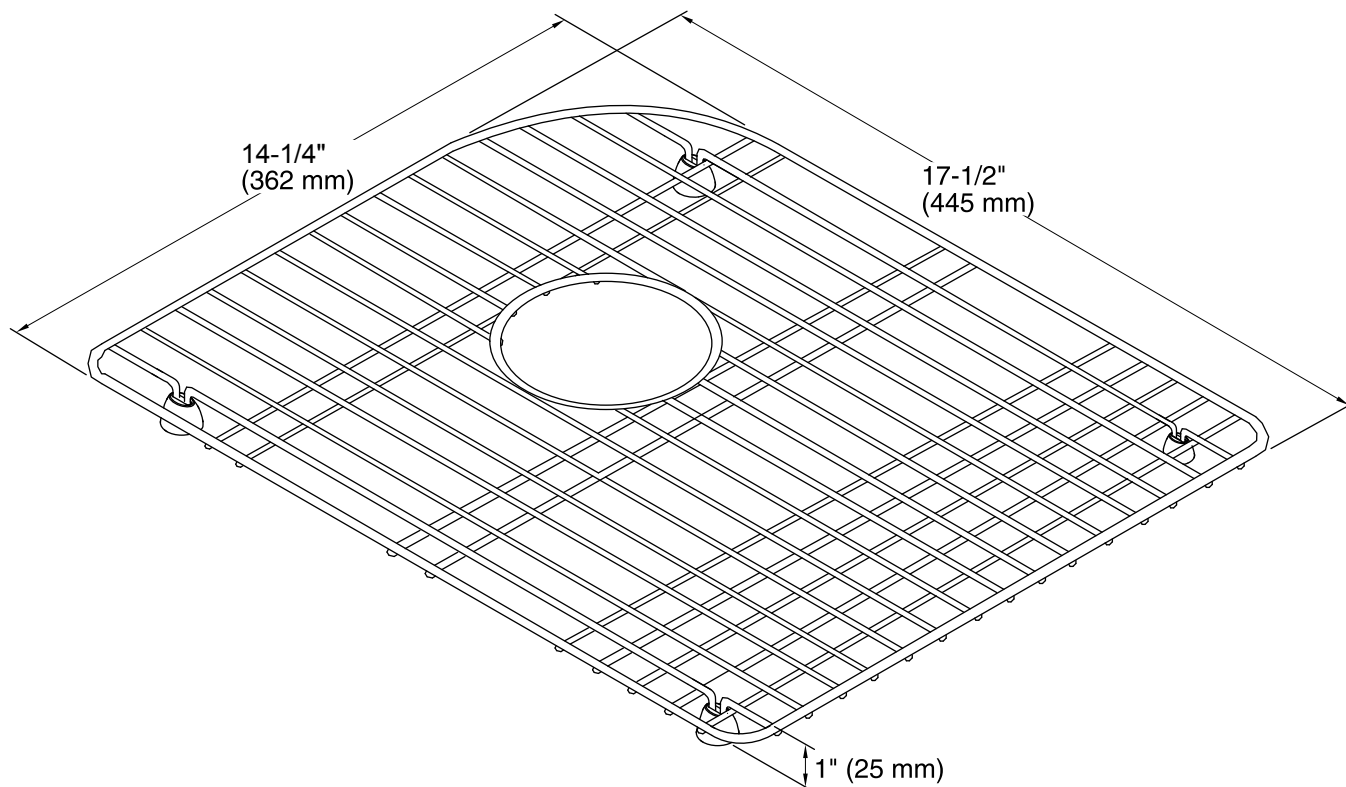

Efficiency™
Left-Bowl Sink Rack
K-6000

Features

- Fits in the left bowl of the K-5948 Efficiency kitchen sink.
- Durable stainless-steel construction.
- Helps protect sink surface from daily wear.
- Dishwasher safe.
- Rubber feet provide added protection.

Technical Information

All product dimensions are nominal.