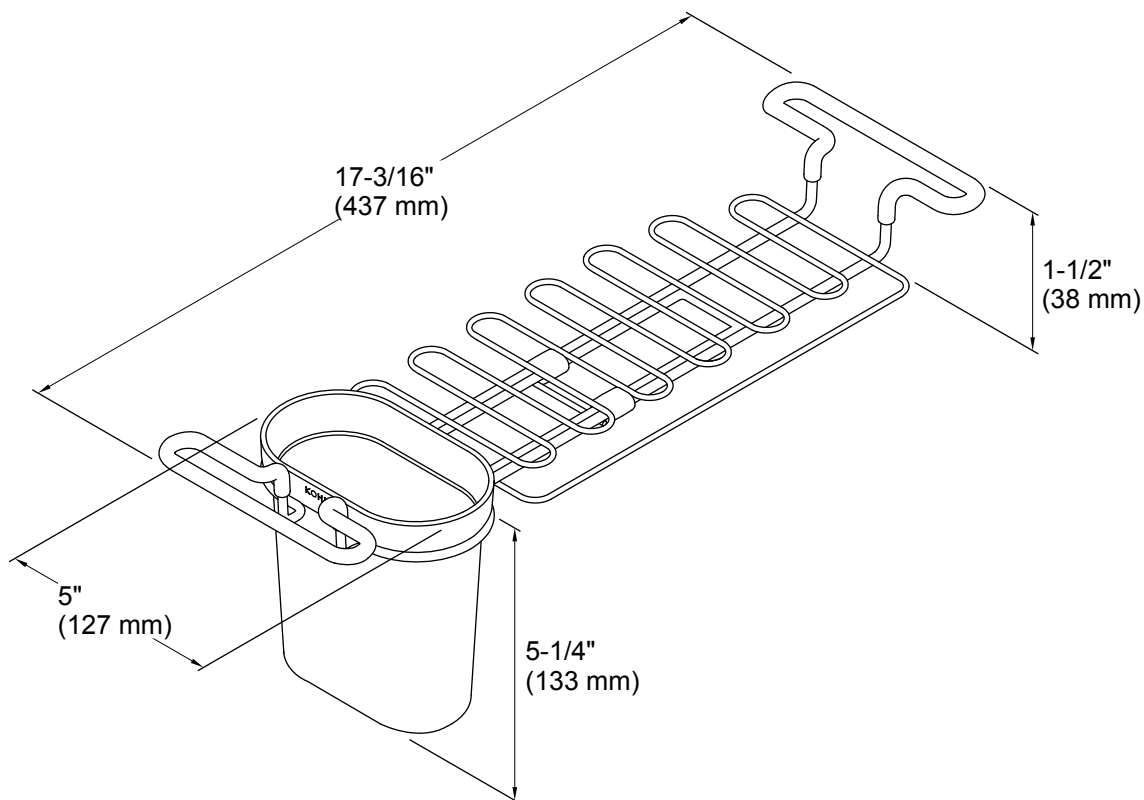

Features

- Expands 3 inches to fit most sinks (14.6 to 17.6 inches).
- Holds utensils and cleaning tools.
- Doubles as a drying rack for cups and mugs.
- Nonslip coating.
- Removable soaking cup.
- Dishcloth rail.
- Made of rust-resistant stainless steel.
- Dishwasher safe.

Technical Information

All product dimensions are nominal.