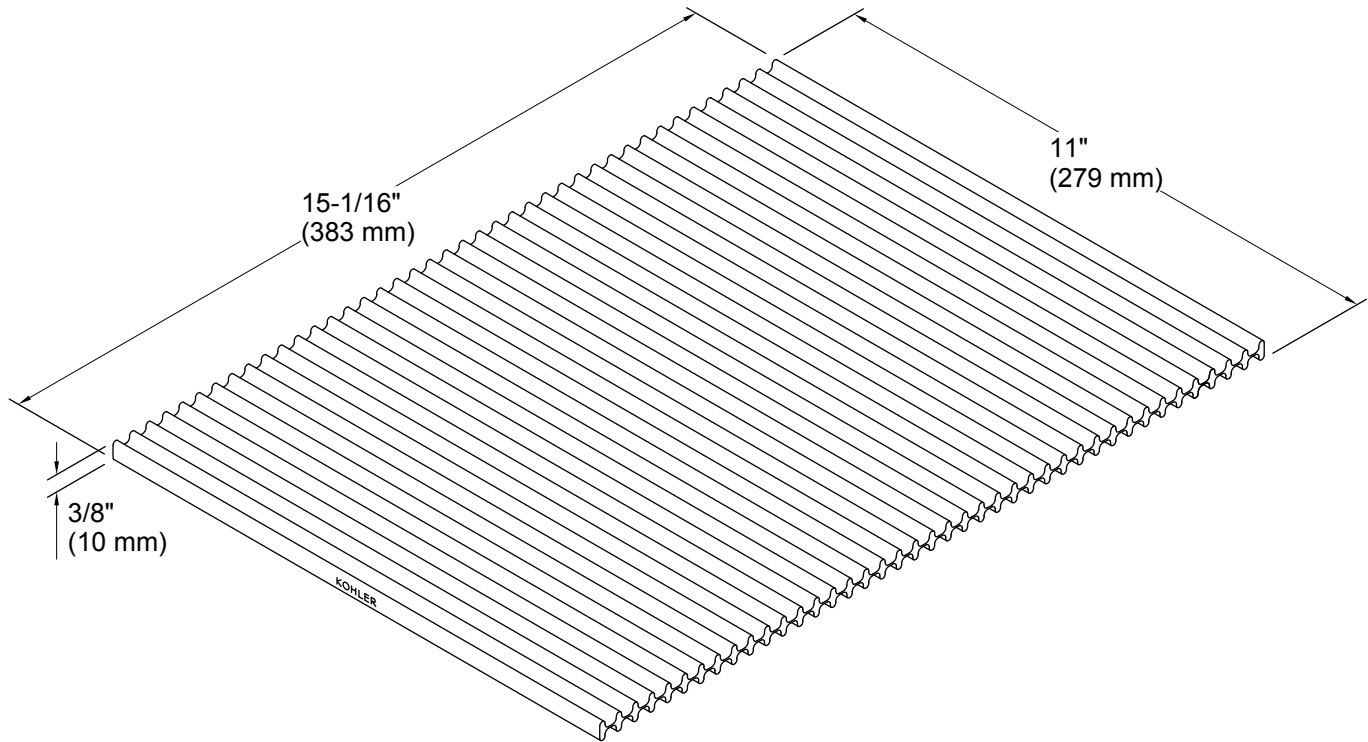

Features

- Large size accommodates dishes, pots, and pans for drying.
- Rolls up for convenient storage.
- Heat-resistant to 500 degrees F.
- Dishwasher safe.
- 11" x 15" x 3/8"

Material

- Made of flexible, stain-resistant silicone.

Technical Information

All product dimensions are nominal.