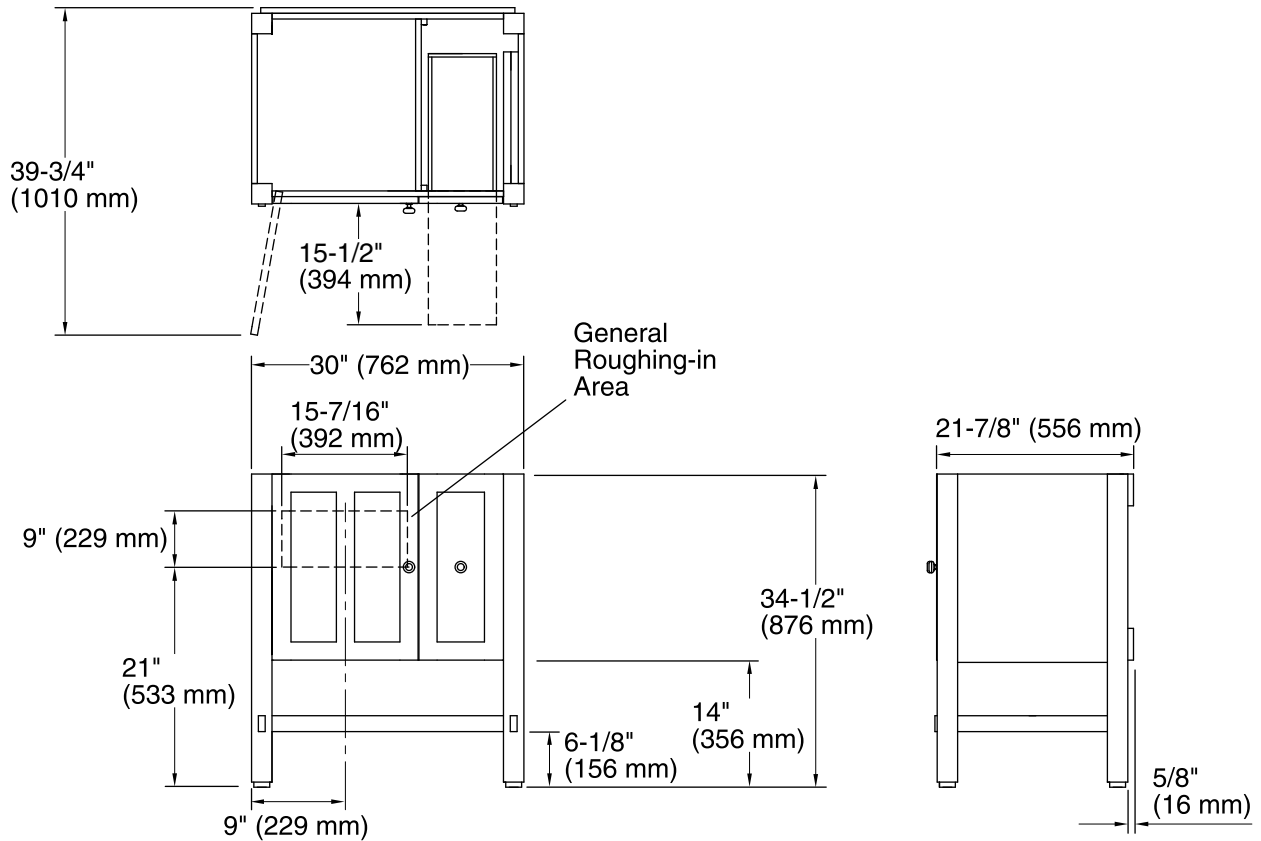

Color tiles intended for reference only.

Color	Code	Description
	1WA	Linen White
	F69	Woodland
	1WT	Mohair Grey

Technical Information

All product dimensions are nominal.

Vanity type: Standard

Notes

Install this product according to the installation guide.