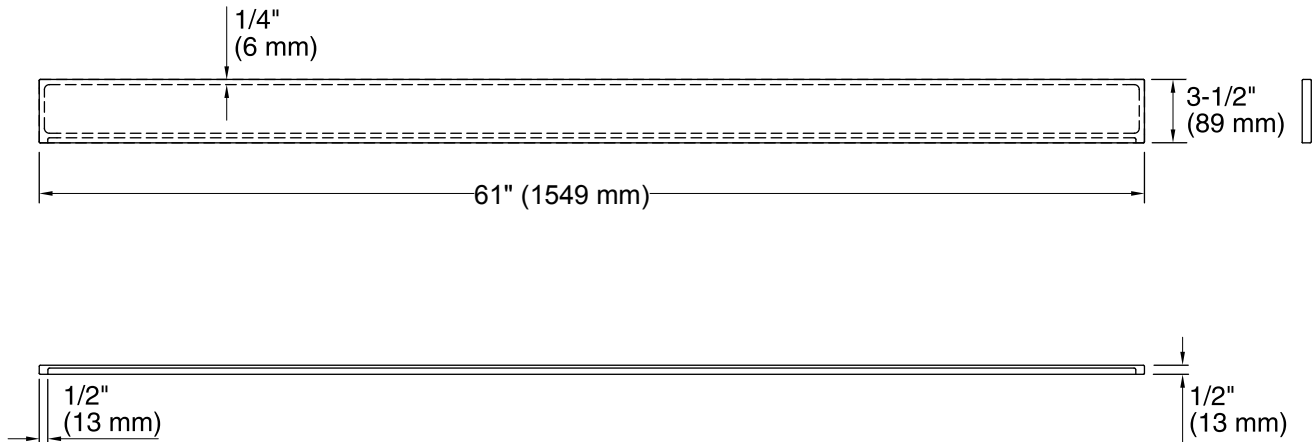

Solid/Expressions®
Bathroom Vanity Top - Back splash
K-5448

Features

- Solid Surface
- 61" (1549 mm) x 1/2" (13 mm) x 3-1/2" (89 mm)

Codes/Standards

None Applicable

KOHLER® One-Year Limited Warranty

See website for detailed warranty information.

Available Color/Finishes

Color tiles intended for reference only.

Color	Code	Description
	S33	White Expressions
	S34	Almond Expressions
	S35	Biscuit Expressions
	S36	Ice Grey Expressions

Technical Information

All product dimensions are nominal.

Installation: ITB

Notes

Install this product according to the installation instructions.