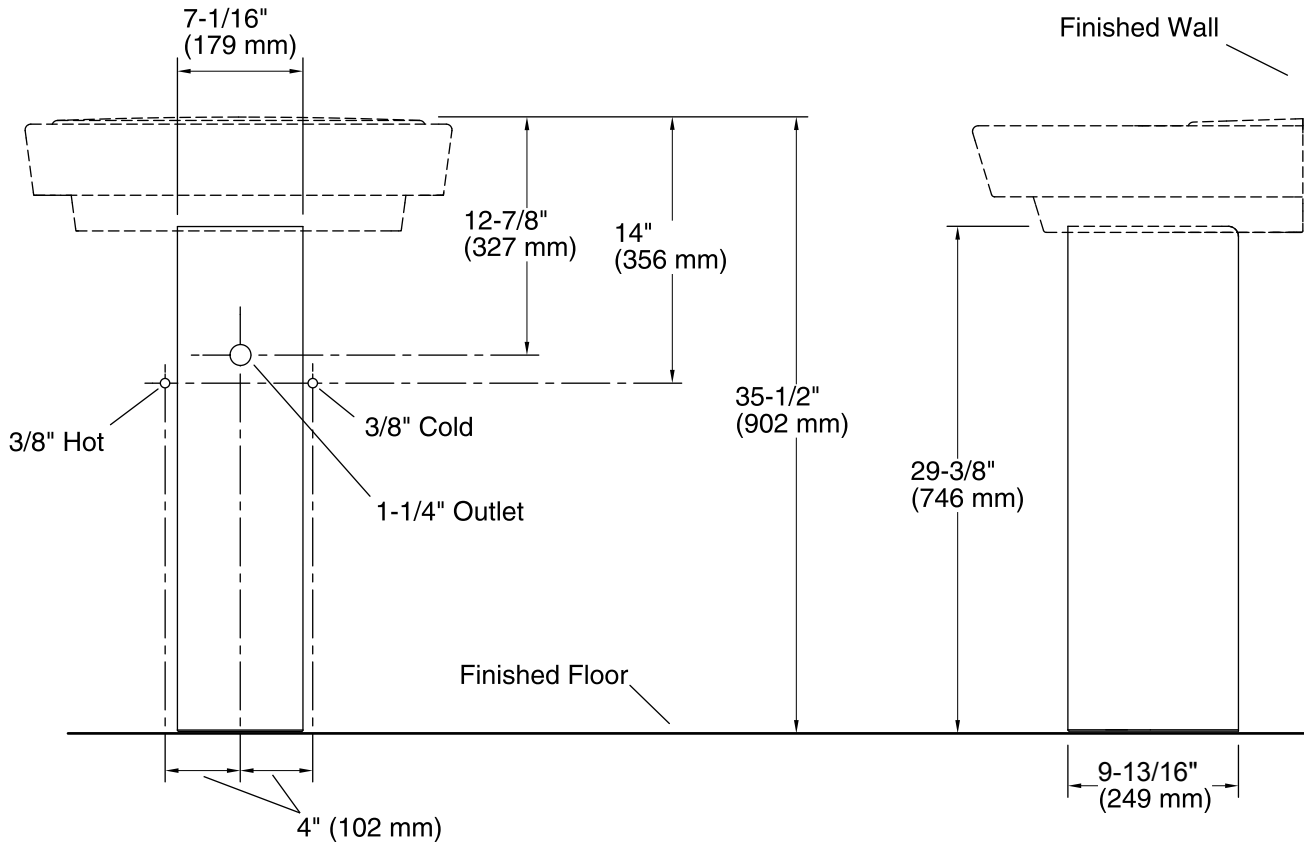

Features

- Fireclay.
- Pedestal sink installation.
- Combines with K-5027 or K-5026 basins to create the K-5152 or K-5129 Rêve pedestal sink.
- 29-7/16" (748 mm) in height

Codes/Standards

ASME A112.19.2/CSA B45.1

Technical Information

All product dimensions are nominal.

Installation: Pedestal

Notes

Install this product according to the installation instructions.