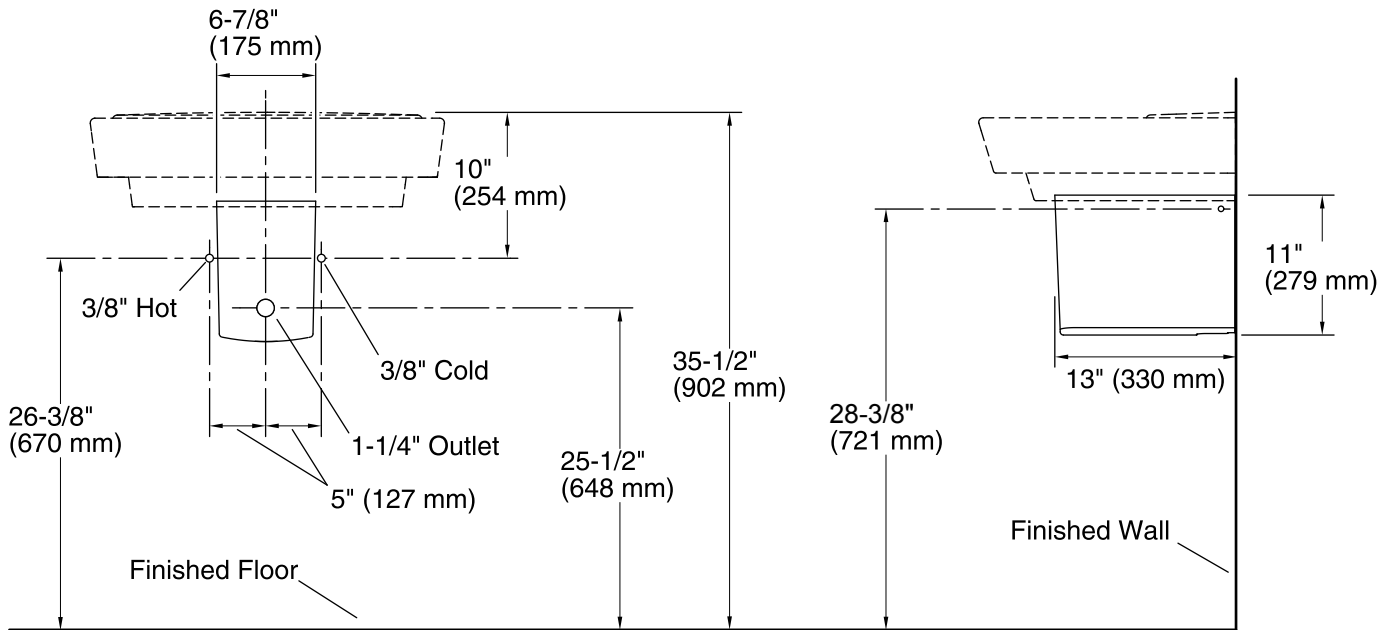

## Features

- Fireclay.
- Wall-mount.
- For use with K-5026 and K-5027 Rêve wall-mount sinks.
- Coordinates with other products in the Rêve Collection.
- 11-1/32" (280 mm) in height

### Technical Information

All product dimensions are nominal.

Installation: Wall-mount