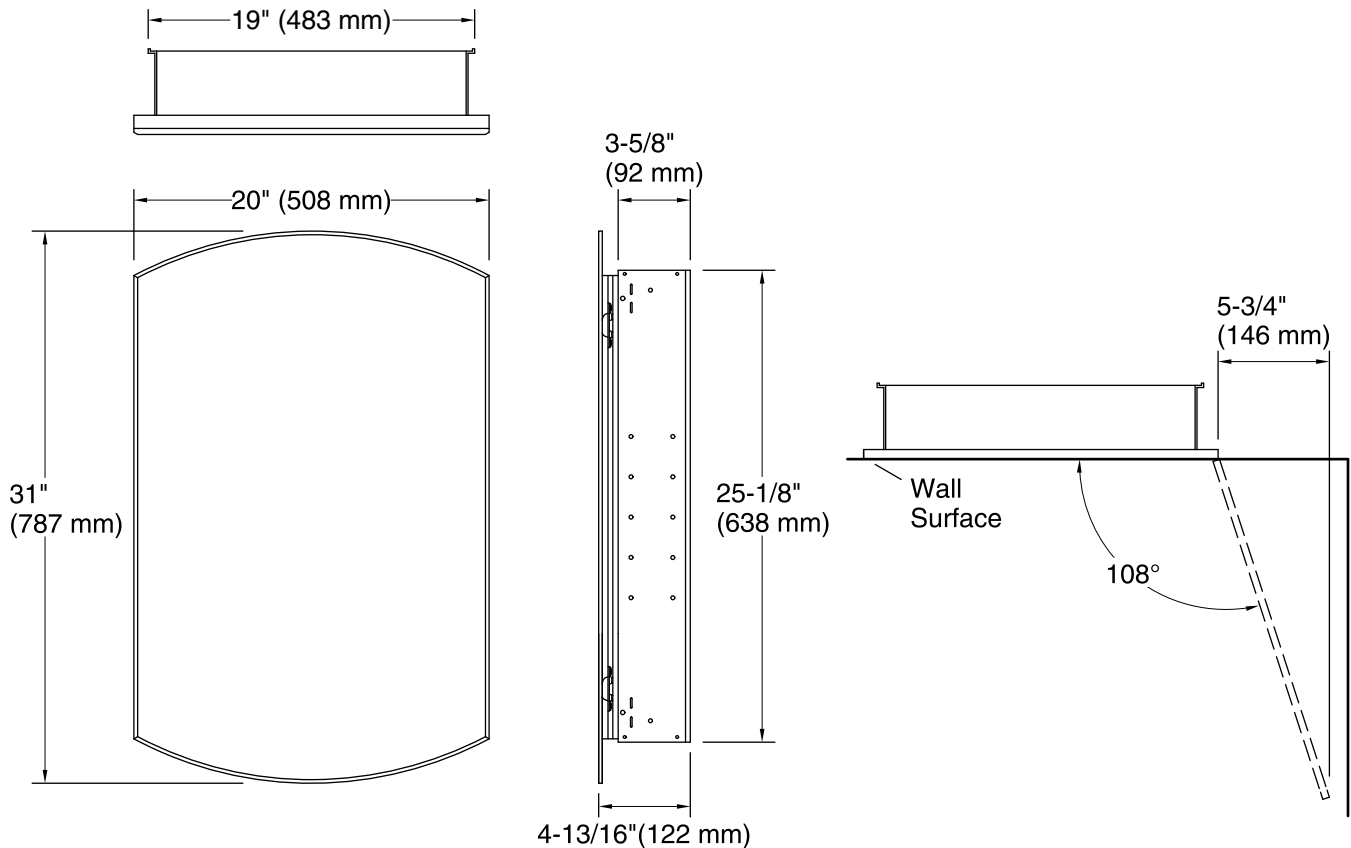

Features

- Two adjustable tempered glass shelves.
- Full-overlay mirrored door with beveled edges.
- Mirrors on back of door and interior back of cabinet.
- Two-way adjustable hinges with 108-degree opening capability for easy cabinet access.
- Can be installed with left- or right-hand swing.
- Includes mounting hardware for surface or recessed installation.
- Includes side mirror kit for surface mount installation.
- Coordinates with other products in the Archer collection.

See website for detailed warranty information.

Technical Information

All product dimensions are nominal.

Recess-Mount Cutout:

Width:	19-1/4" (489 mm)
Height:	25-1/4" (641 mm)
Depth:	3-15/16" (100 mm)

Notes

Install this product according to the installation guide.

When determining the height of the medicine cabinet, ensure the mirrored door will clear all obstacles (such as a faucet). A minimum distance of 2" (51 mm) is required.

Roughing-in opening for recess-mount installations: 19-1/4" (489 mm) x 25-1/4" (641 mm) x 3-15/16" (100 mm).