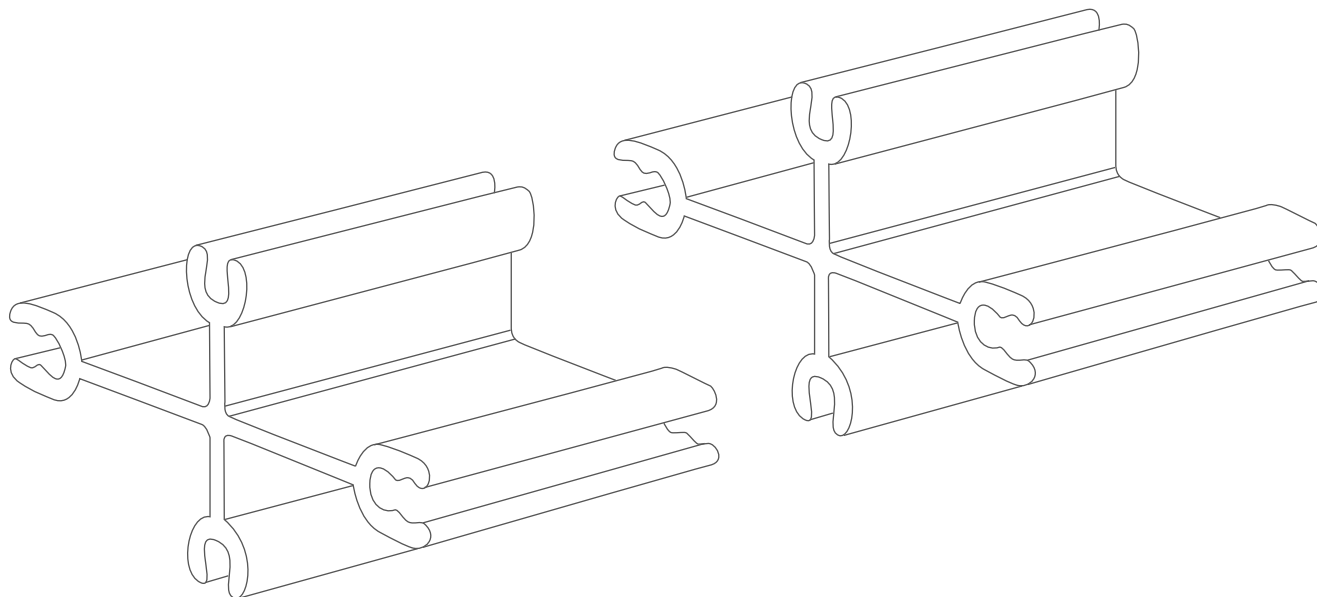

Technical Information

All product dimensions are nominal.

Notes

Install this product according to the installation guide.