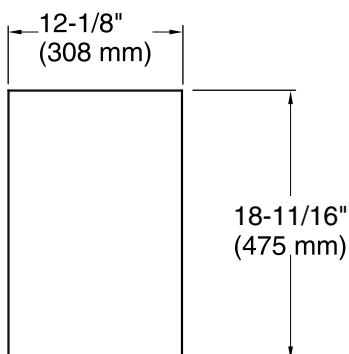

	F69	Woodland
--	-----	----------

Technical Information

All product dimensions are nominal.

Vanity type: Vanity bridge

Notes

Install this product according to the installation guide.

Select the type of fastener based on the wall material. A minimum 500 lb (227 kg) load bearing fastener is recommended.