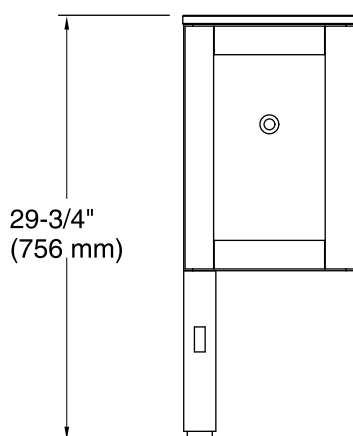

	F69	Woodland
--	-----	----------

Technical Information

All product dimensions are nominal.

Vanity type: Vanity bridge

Notes

Install this product according to the installation guide.

Select the type of fastener based on the wall material. A minimum 500 lb (227 kg) load bearing fastener is recommended.