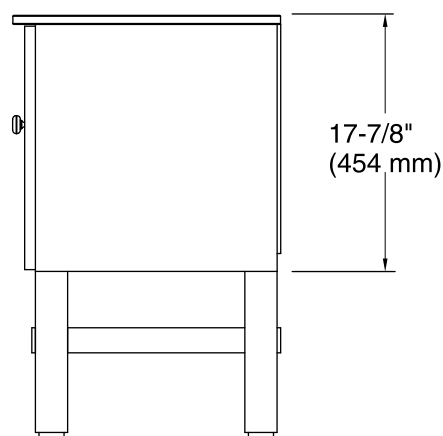

	F69	Woodland
--	-----	----------

Technical Information

All product dimensions are nominal.

Vanity type: Vanity bridge

Notes

Install this product according to the installation guide.

Select the type of fastener based on the wall material. A minimum 500 lb (227 kg) load bearing fastener is recommended.