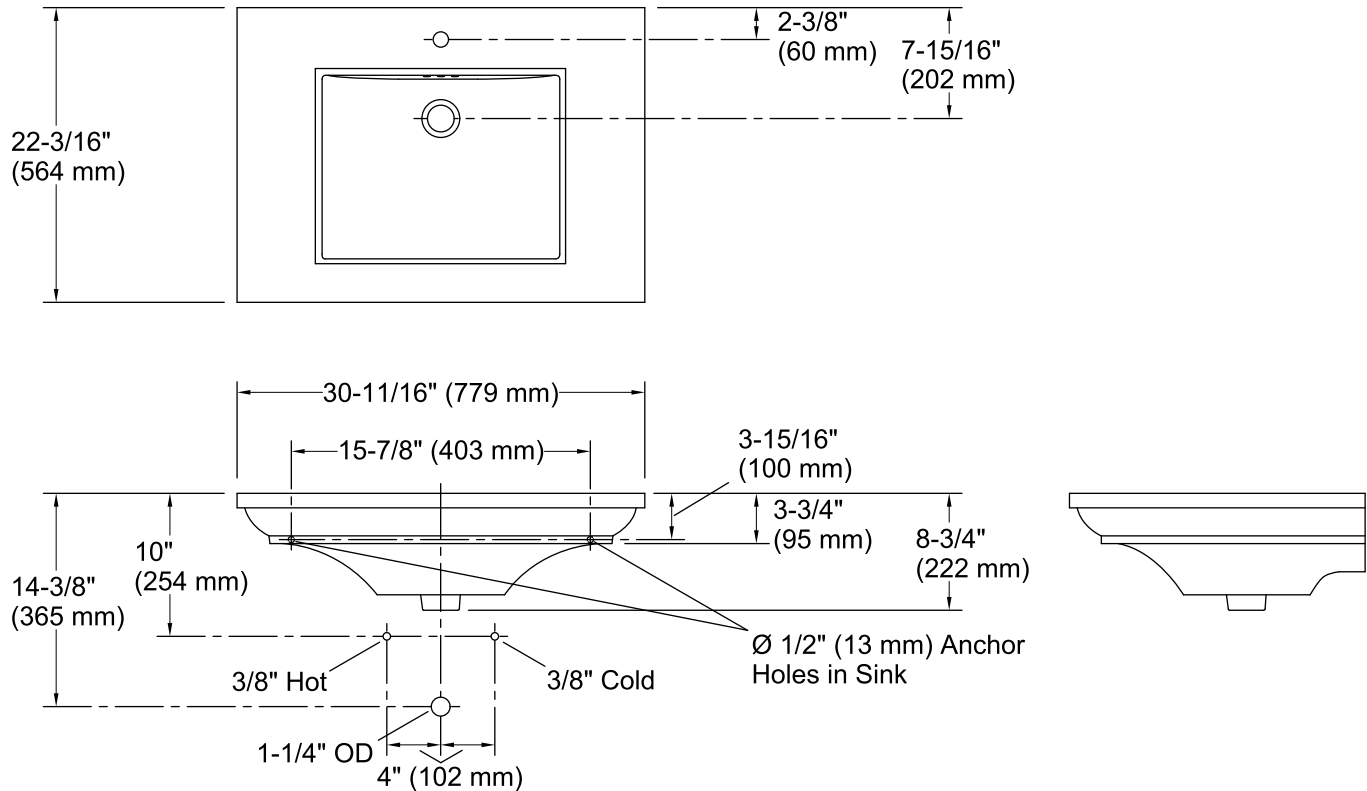

Features

- Above-counter sink.
- Single faucet hole.
- Elegant rectangular basin.
- With overflow.
- Combines with the K-2267 pedestal to create the K-2268-1 Memoirs pedestal sink.
- Combines with the K-6880 or K30003 console table legs to create a Memoirs console table.
- 30-11/16" (779 mm) x 22-3/16" (564 mm) x 8-3/4" (222 mm)

Material

- Fireclay

Installation

- Pedestal or console table.

Recommended Accessories

K-8998 P-Trap
K-2267 Bathroom Sink Pedestal
K-6880 Console Table Legs
K-30003 Console Table Legs

Codes/Standards

ASME A112.19.2/CSA B45.1

Technical Information

All product dimensions are nominal.

Bowl configuration:	Single
Installation:	Pedestal, Console table
Bowl area (Only):	Length: 19" (483 mm) Width: 14" (356 mm) Water depth: 5-1/2" (140 mm)
Number of deck holes:	1
Faucet hole(s):	1-3/8" (35 mm)
Drain hole:	1-3/4" (44 mm)