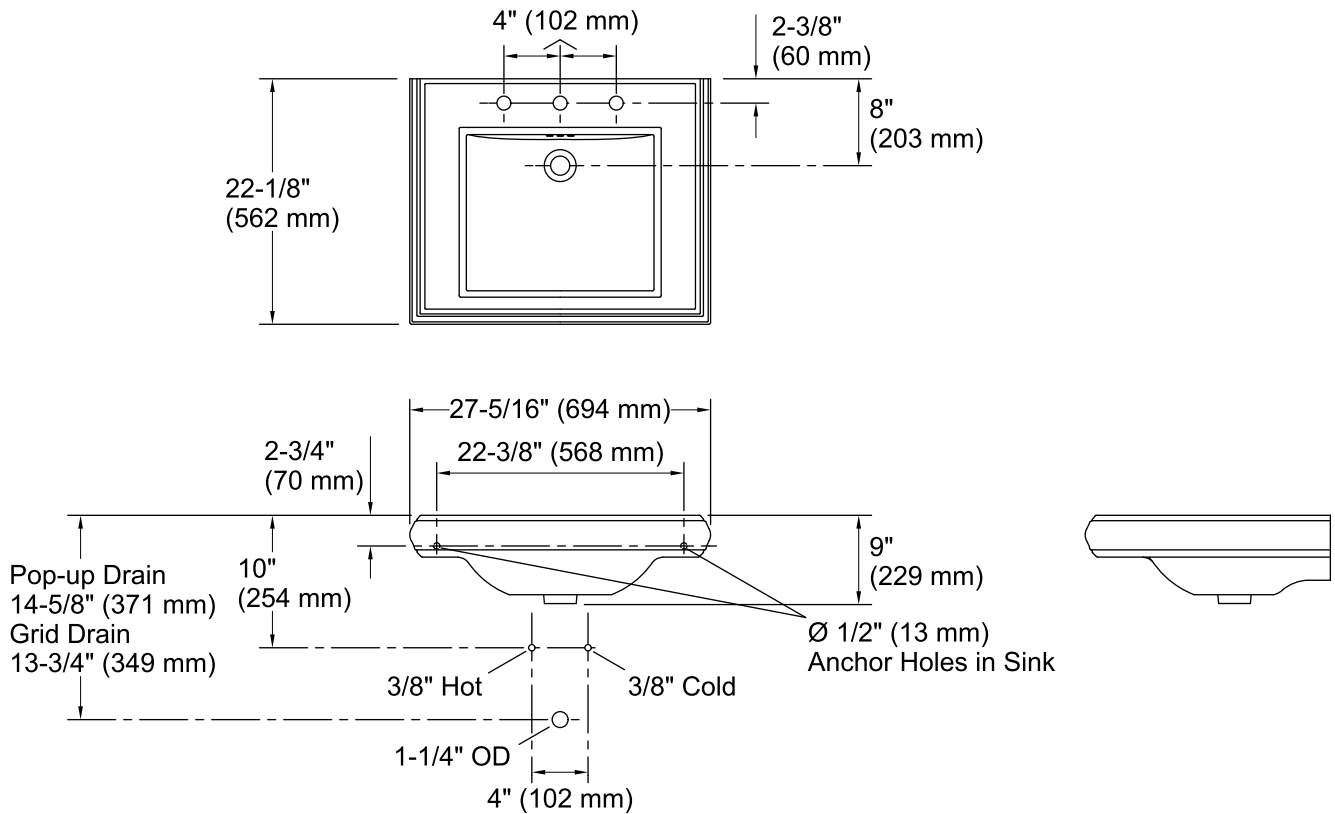

### Features

- Pedestal or console table.
- Rectangular basin and deck.
- With overflow.
- 8-inch center faucet holes.
- Combines with the K-2267 pedestal to create the K-2258-8 Memoirs pedestal sink.
- 27-5/16" (694 mm) x 22-1/8" (562 mm) x 9" (228 mm)
- Combines with the K-30010 console table legs to create a complete console table solution.

## Technical Information

All product dimensions are nominal.

Bowl configuration:	Single
Installation:	Pedestal, Console table
Bowl area:	Length: 18" (457 mm) Width: 15" (381 mm) With overflow: Yes Water depth: 5-1/4" (133 mm)
Number of deck holes:	3
Faucet hole(s):	1-3/8" (35 mm)
Drain hole:	1-3/4" (44 mm)