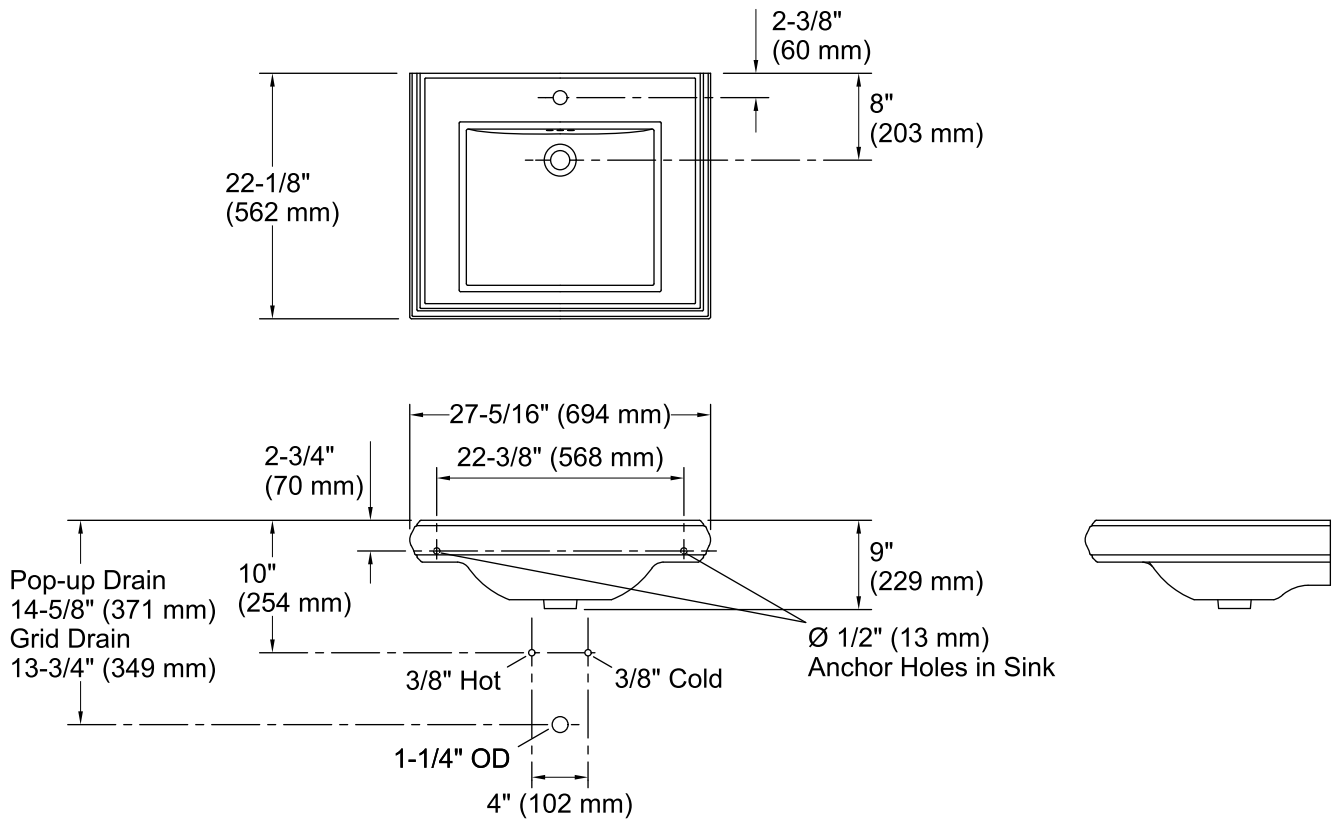

Features

- Pedestal or console table.
- Rectangular basin and deck.
- With overflow.
- Single faucet hole.
- Combines with the K-2267 pedestal to create the K-2258-1 Memoirs pedestal sink.
- 27-5/16" (694 mm) x 22-1/8" (562 mm) x 9" (228 mm)
- Combines with the K-30010 console table legs to create a complete console table solution.

Material

- Fireclay

Recommended Accessories

- K-2267 Bathroom Sink Pedestal
- K-30010 Console Table Legs

Codes/Standards

ASME A112.19.2/CSA B45.1

KOHLER® One-Year Limited Warranty

See website for detailed warranty information.

Technical Information

All product dimensions are nominal.

Bowl configuration:	Single
Installation:	Pedestal, Console table
Bowl area:	Length: 18" (457 mm) Width: 15" (381 mm) With overflow: Yes Water depth: 5-1/4" (133 mm)
Number of deck holes:	1
Faucet hole(s):	1-3/8" (35 mm)
Drain hole:	1-3/4" (44 mm)