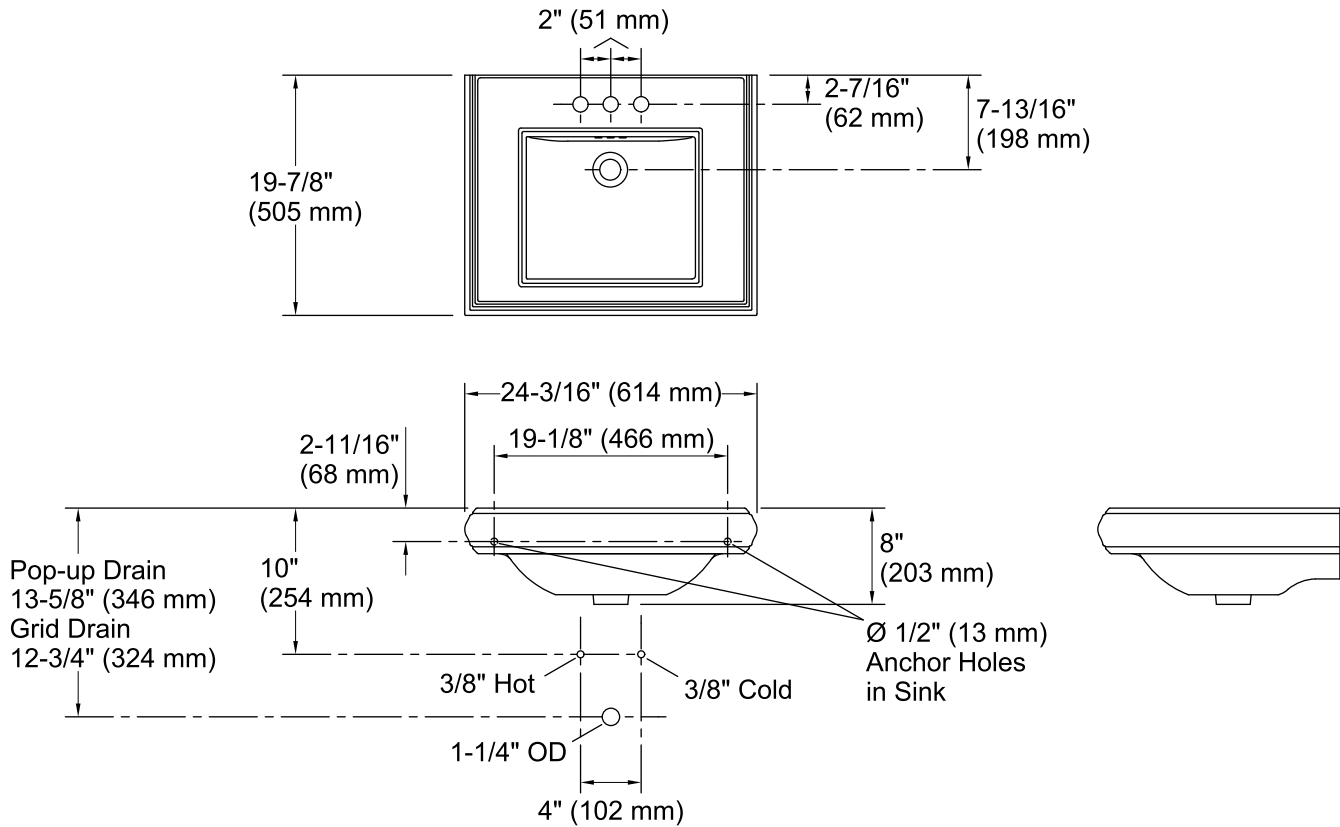

Technical Information

All product dimensions are nominal.

- Bowl configuration: Single
- Installation: Pedestal, Console table
- Bowl area: Length: 15" (381 mm)
  Width: 13" (330 mm)
  With overflow: Yes
  Water depth: 4-1/2" (114 mm)
- Number of deck holes: 3
- Faucet hole(s): 1-1/4" (32 mm)
- Drain hole: 1-3/4" (44 mm)

Notes

Install this product according to the installation instructions.