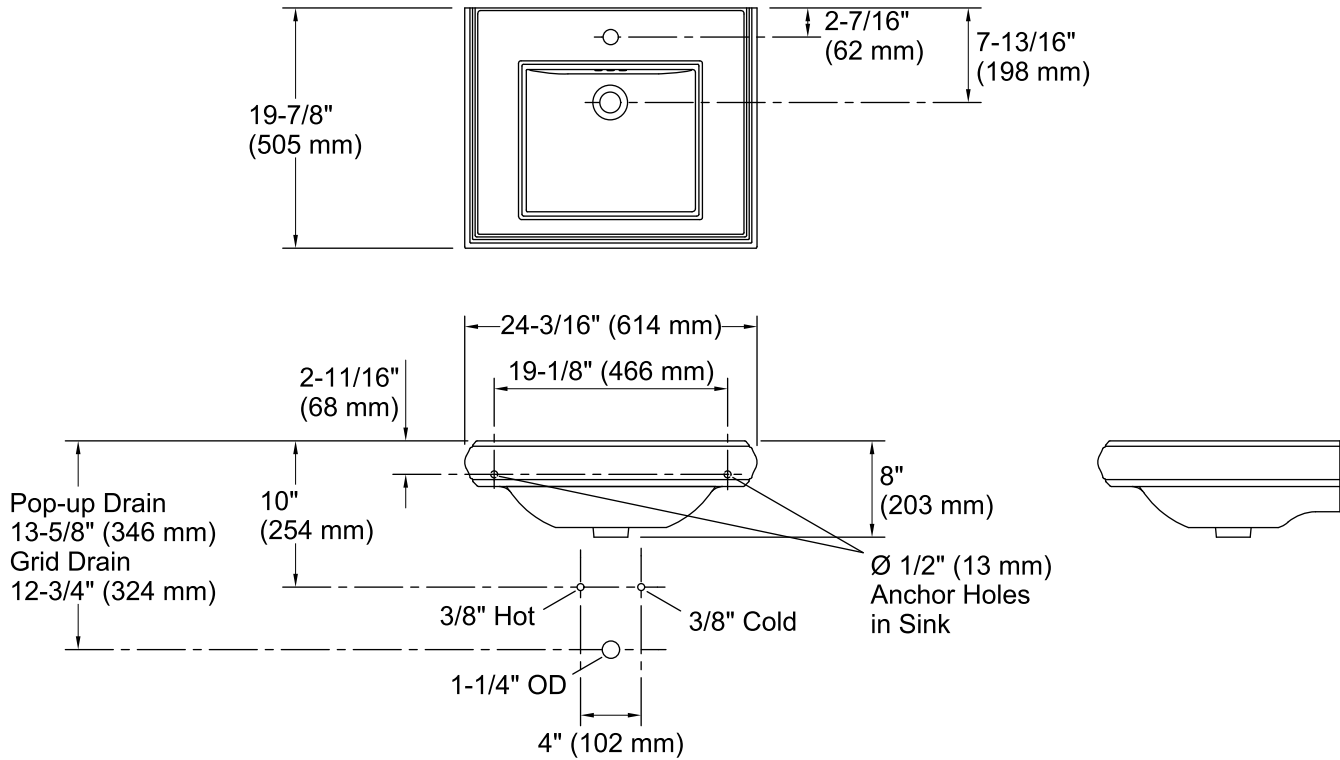

Features

- Pedestal or console table.
- Rectangular basin and deck.
- Single faucet hole.
- With overflow.
- Combines with the K-2267 pedestal to create the K-2238-1 Memoirs pedestal sink.
- 24-3/16" (614 mm) x 19-7/8" (505 mm) x 8" (203 mm)
- Combines with the K-30009 console table legs to create a complete console table solution.

Material

- Fireclay

Recommended Accessories

- K-2267 Bathroom Sink Pedestal
- K-30009 Console Table Legs

Codes/Standards

ASME A112.19.2/CSA B45.1

KOHLER® One-Year Limited Warranty

See website for detailed warranty information.

Technical Information

All product dimensions are nominal.

- Bowl configuration: Single
- Installation: Pedestal, Console table
- Bowl area: Length: 15" (381 mm)
Width: 13" (330 mm)
Water depth: 4-1/2" (114 mm)
- Number of deck holes: 1
- Faucet hole(s): 1-3/8" (35 mm)
- Drain hole: 1-3/4" (44 mm)