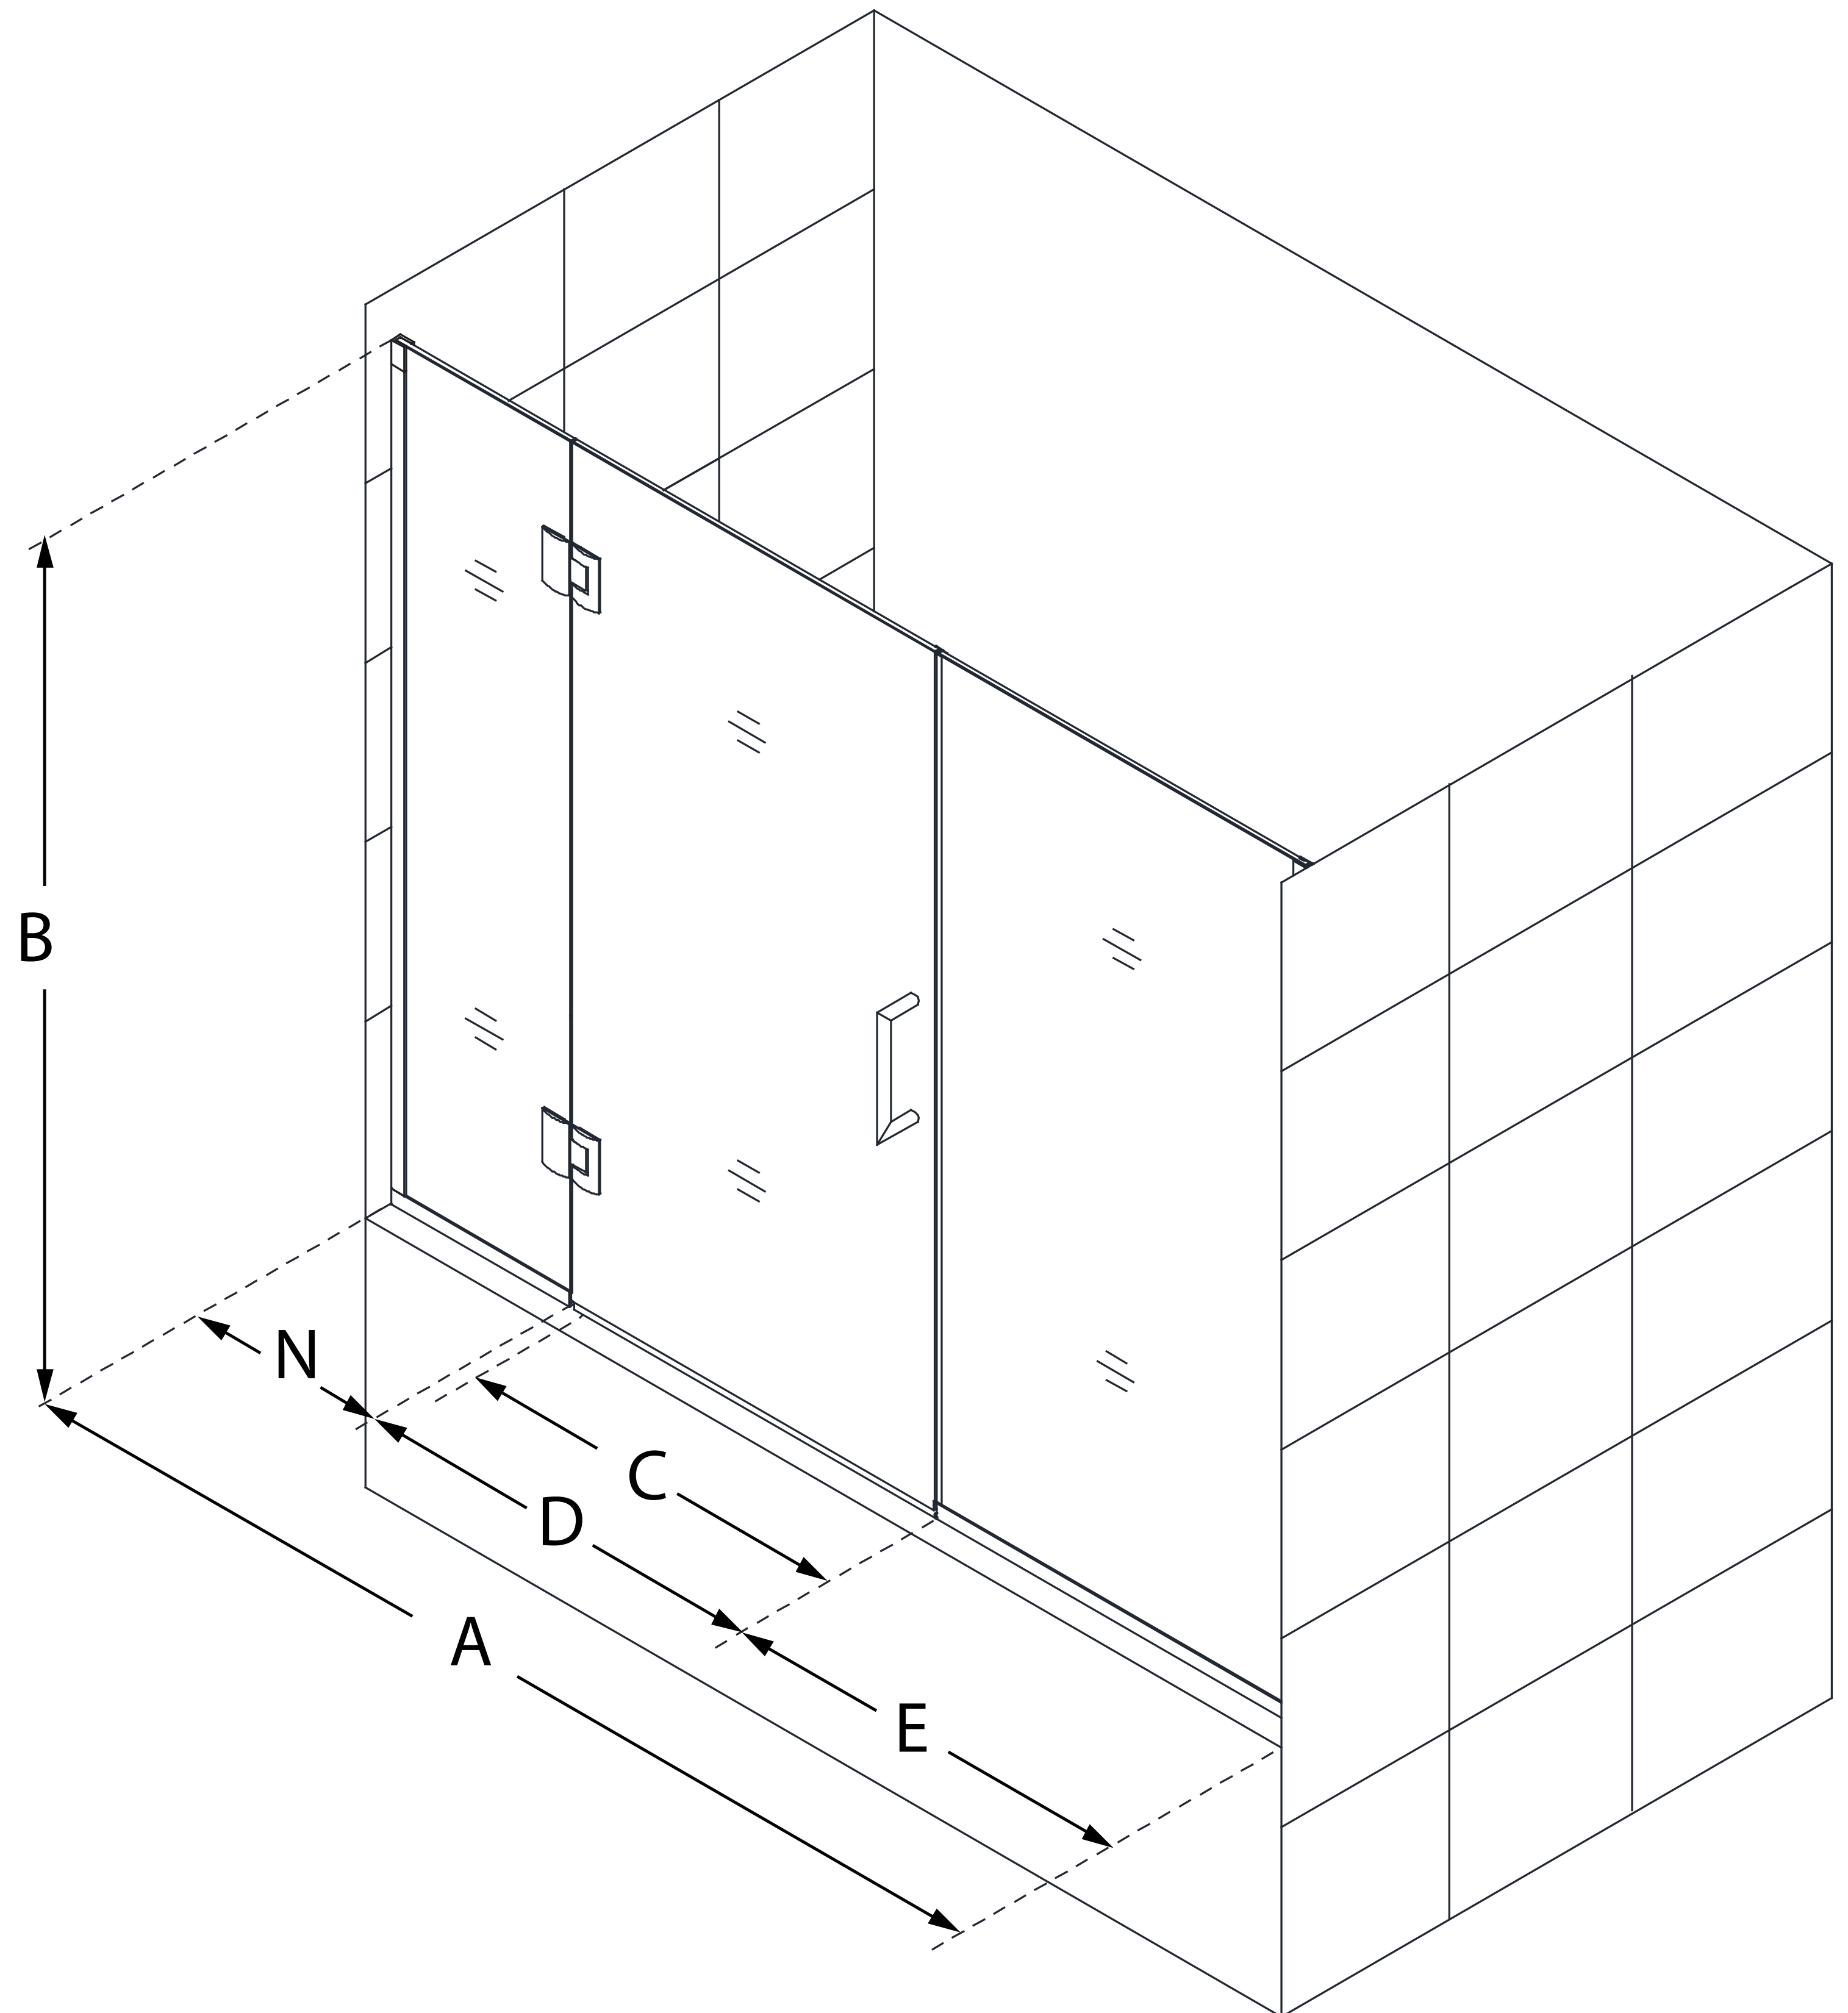

D58580

UNIDOOR-X

DreamLine Unidoor-X 58 in. W x 58 in. H Frameless Hinged Tub Door, Clear Glass

SWING DOOR

CONFIGURATION DIMENSIONS:

A: 58 in.

MODEL WIDTH

B: 58 in.

MODEL HEIGHT

C: 26 in.

ACCESS WIDTH

D: 27 in.

DOOR WIDTH

E: 24 in.

INLINE PANEL WIDTH

N: 7 in.

HINGE PANEL WIDTH

DreamLine reserves the right to update or modify the hardware or materials pictured without prior notice for the purpose of product improvement and customer satisfaction.