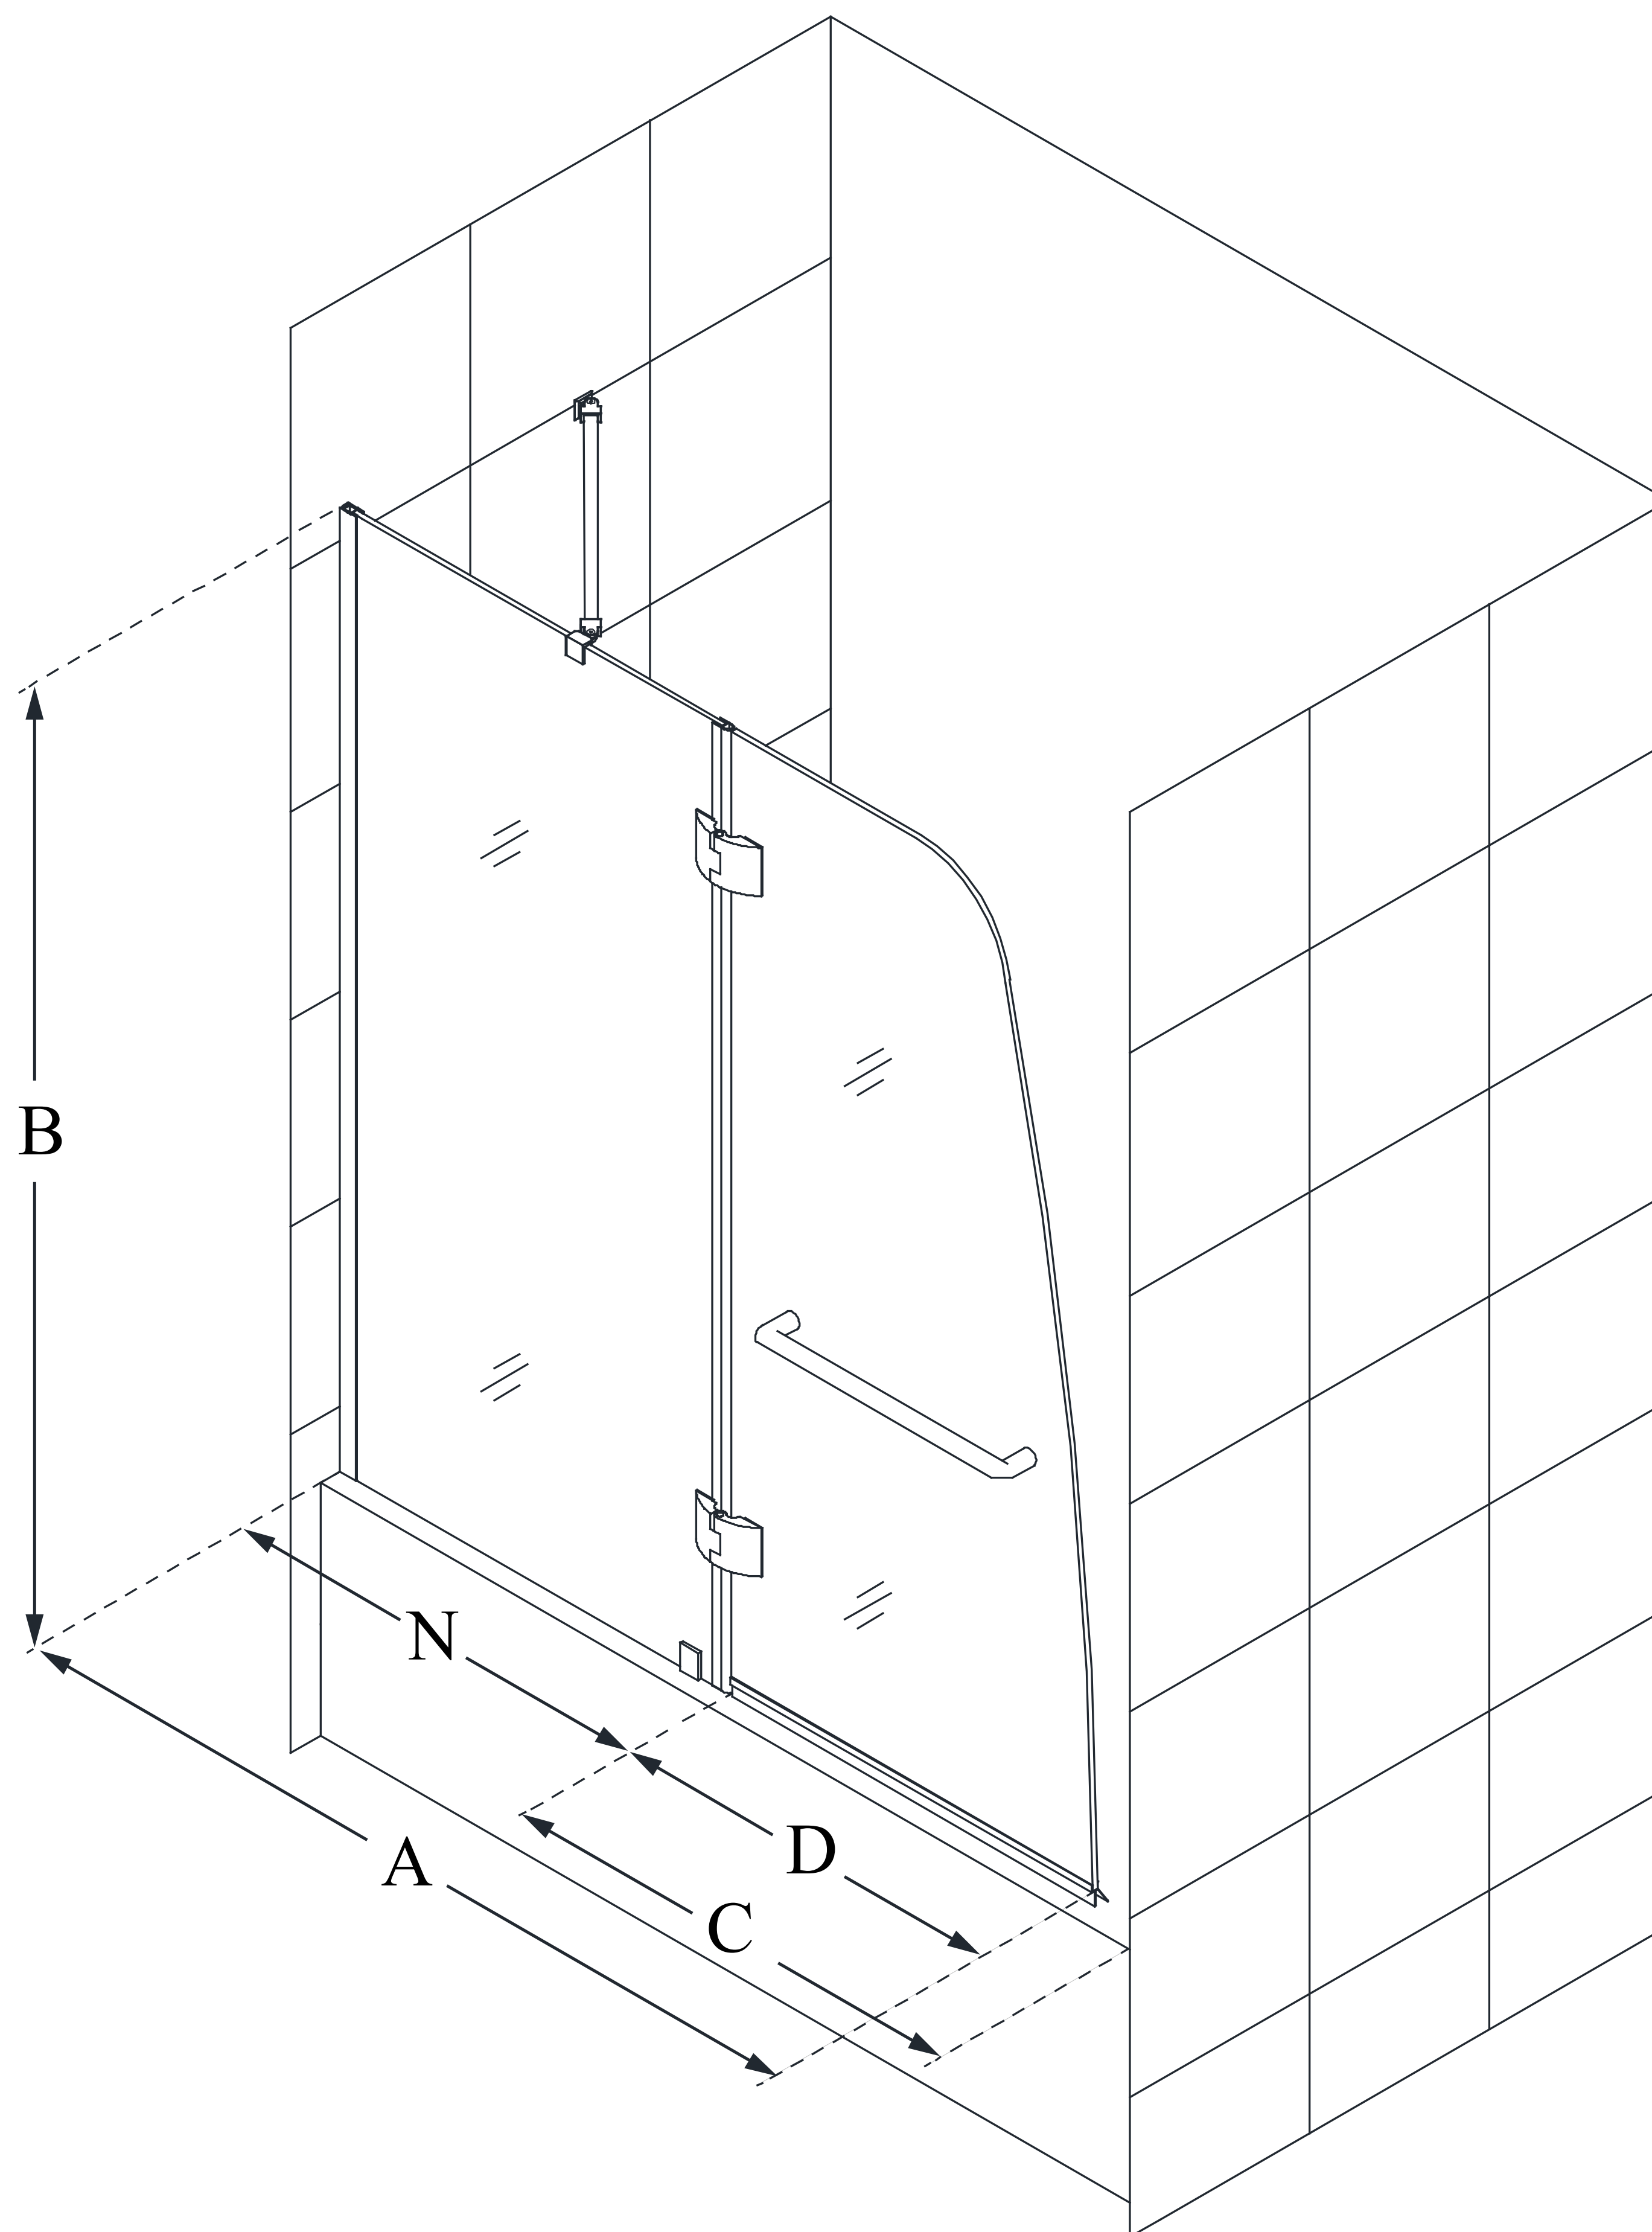

SHDR-3148586

AQUA

DreamLine Aqua 48 in. W x 58 in. H
Frameless Hinged Tub Door

SWING DOOR

CONFIGURATION DIMENSIONS:

A: 48 - 48 7/16 in.

MODEL WIDTH

B: 58 in.

MODEL HEIGHT

C: 36 in. (in a 60 in. opening)

ACCESS WIDTH

D: 23 15/16 in.

DOOR WIDTH

N: 23 15/16 in.

HINGE PANEL WIDTH

DreamLine reserves the right to update or modify the hardware or materials pictured without prior notice for the purpose of product improvement and customer satisfaction.