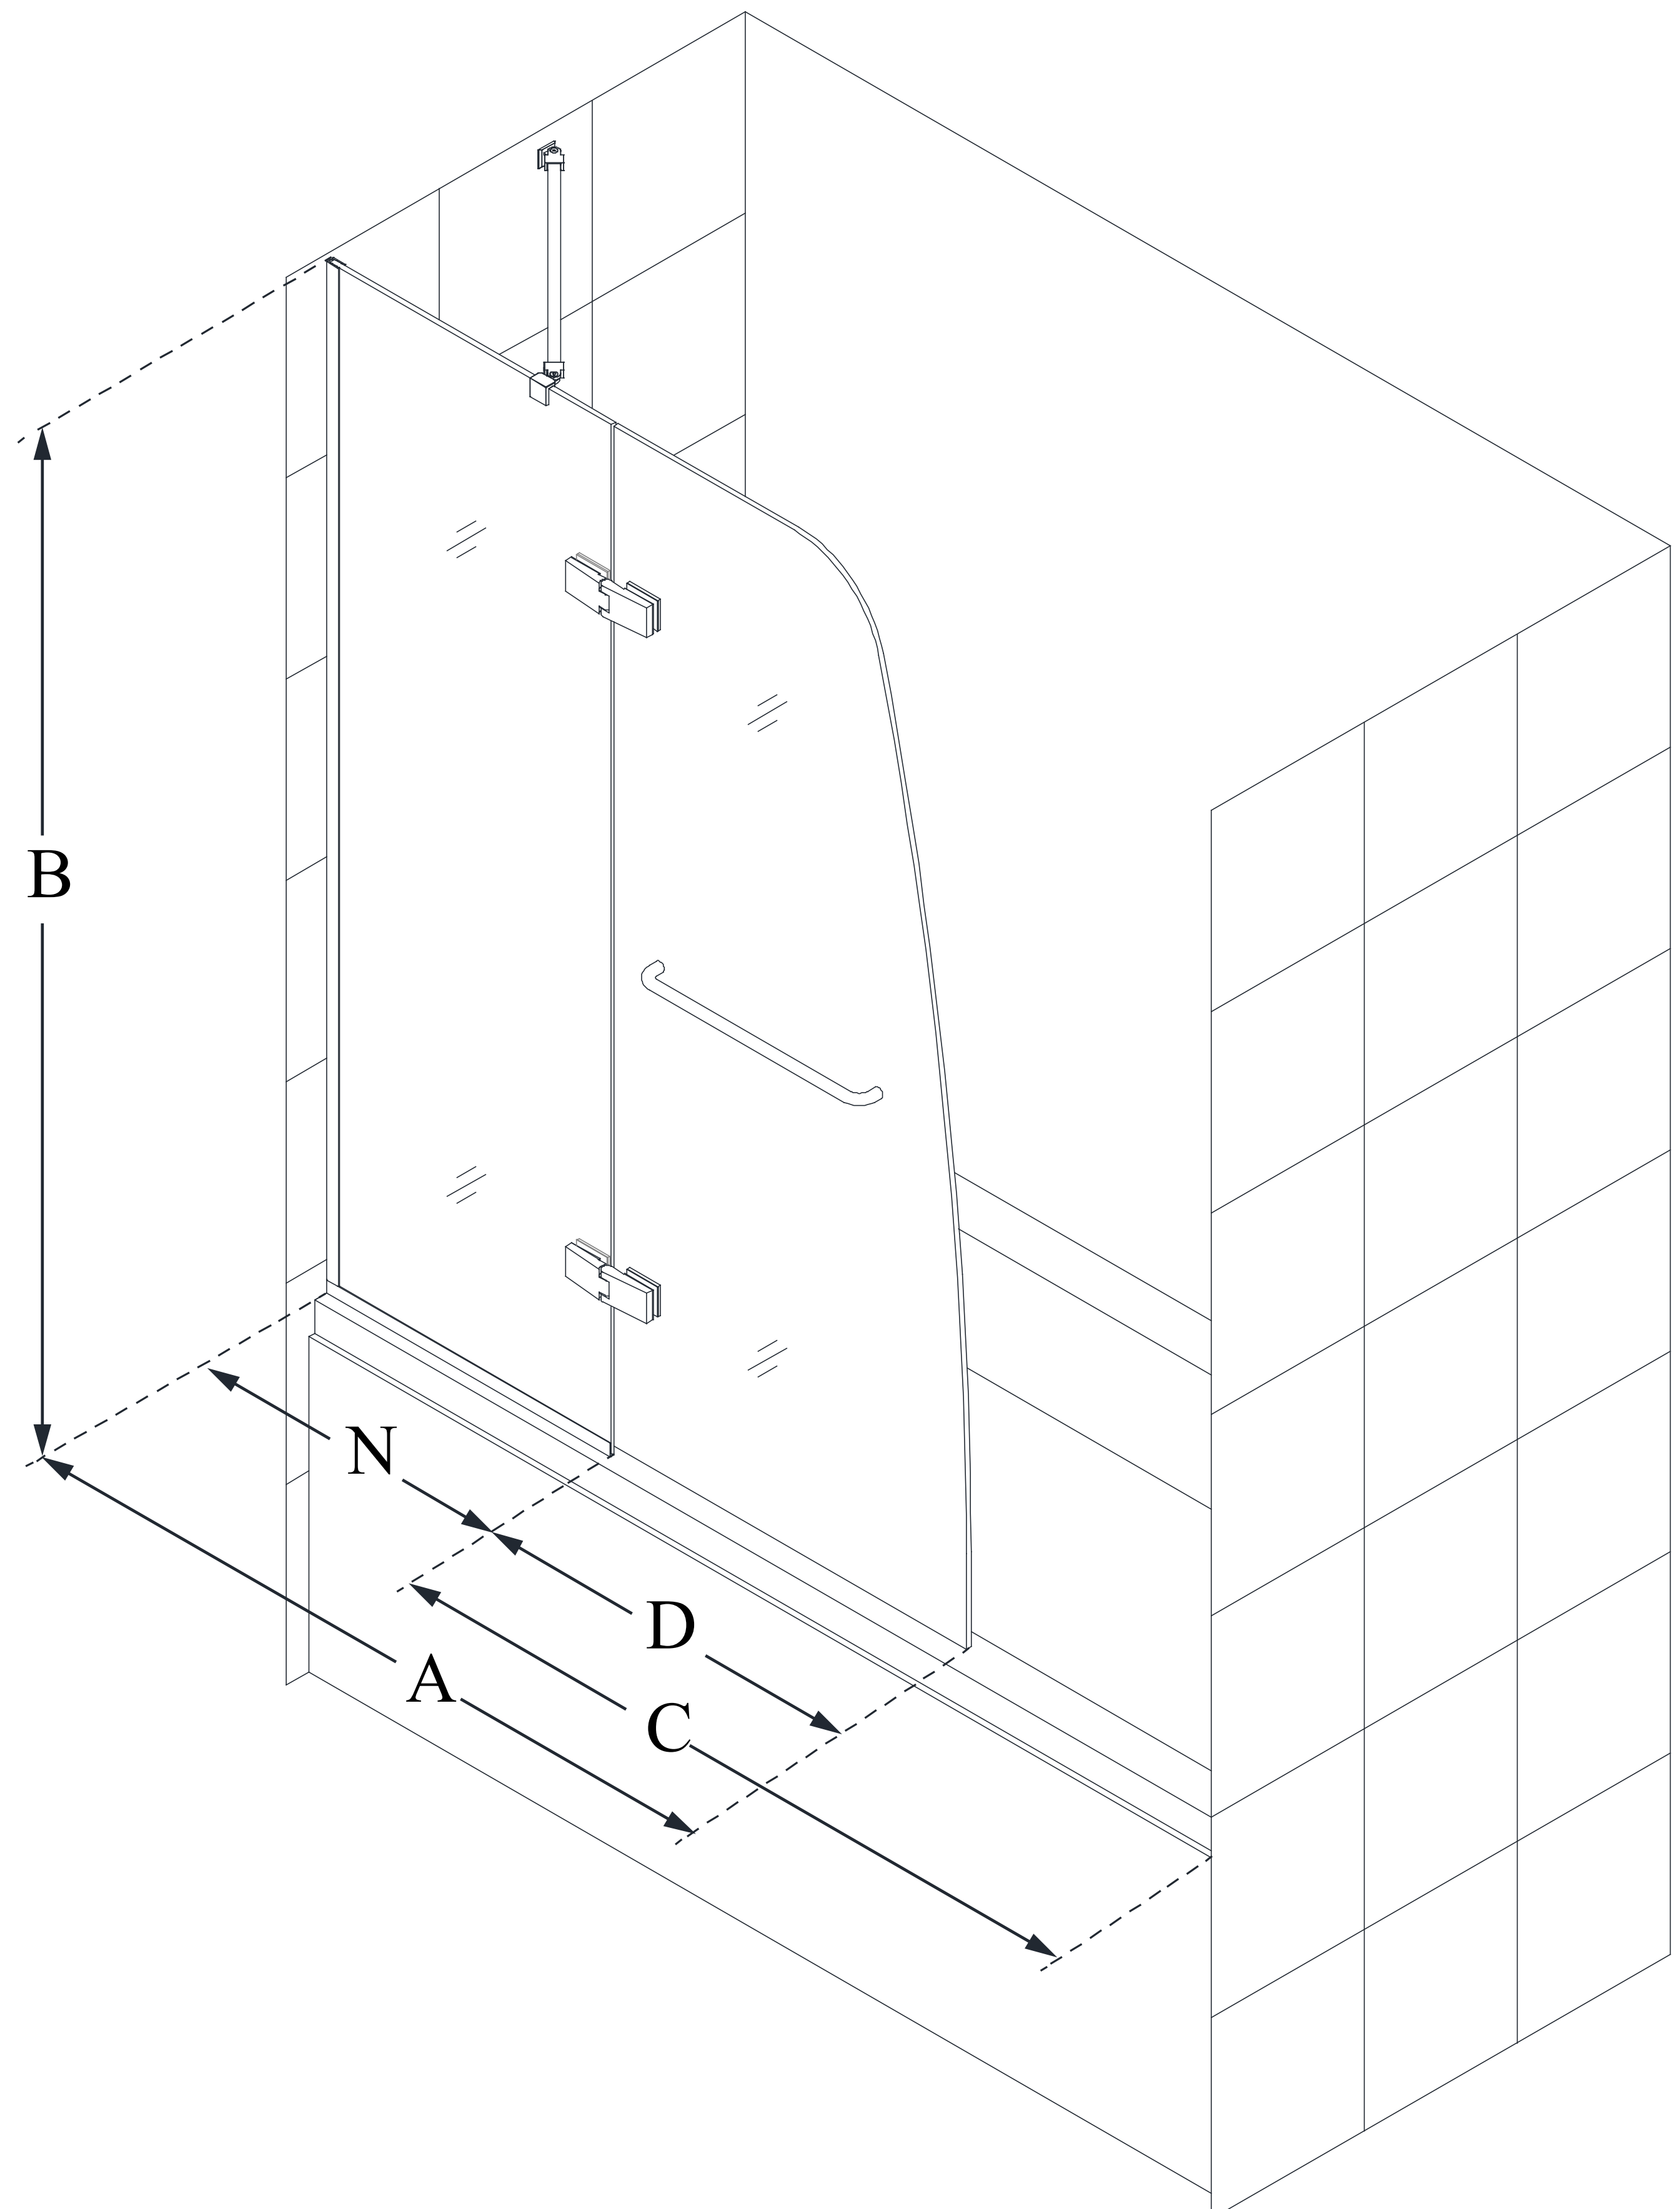

SHDR-3448580

AQUA ULTRA

DreamLine Aqua Ultra 48 in. W x
58 in. H Frameless Hinged Tub Door

SWING DOOR

CONFIGURATION DIMENSIONS:

A: 48 in.

MODEL WIDTH

B: 58 in.

MODEL HEIGHT

C: 36 in. (in a 60 in. opening)

ACCESS WIDTH

D: 24 1/8 in.

DOOR WIDTH

N: 23 7/8 in.

HINGE PANEL WIDTH

DreamLine reserves the right to update or modify the hardware or materials pictured without prior notice for the purpose of product improvement and customer satisfaction.