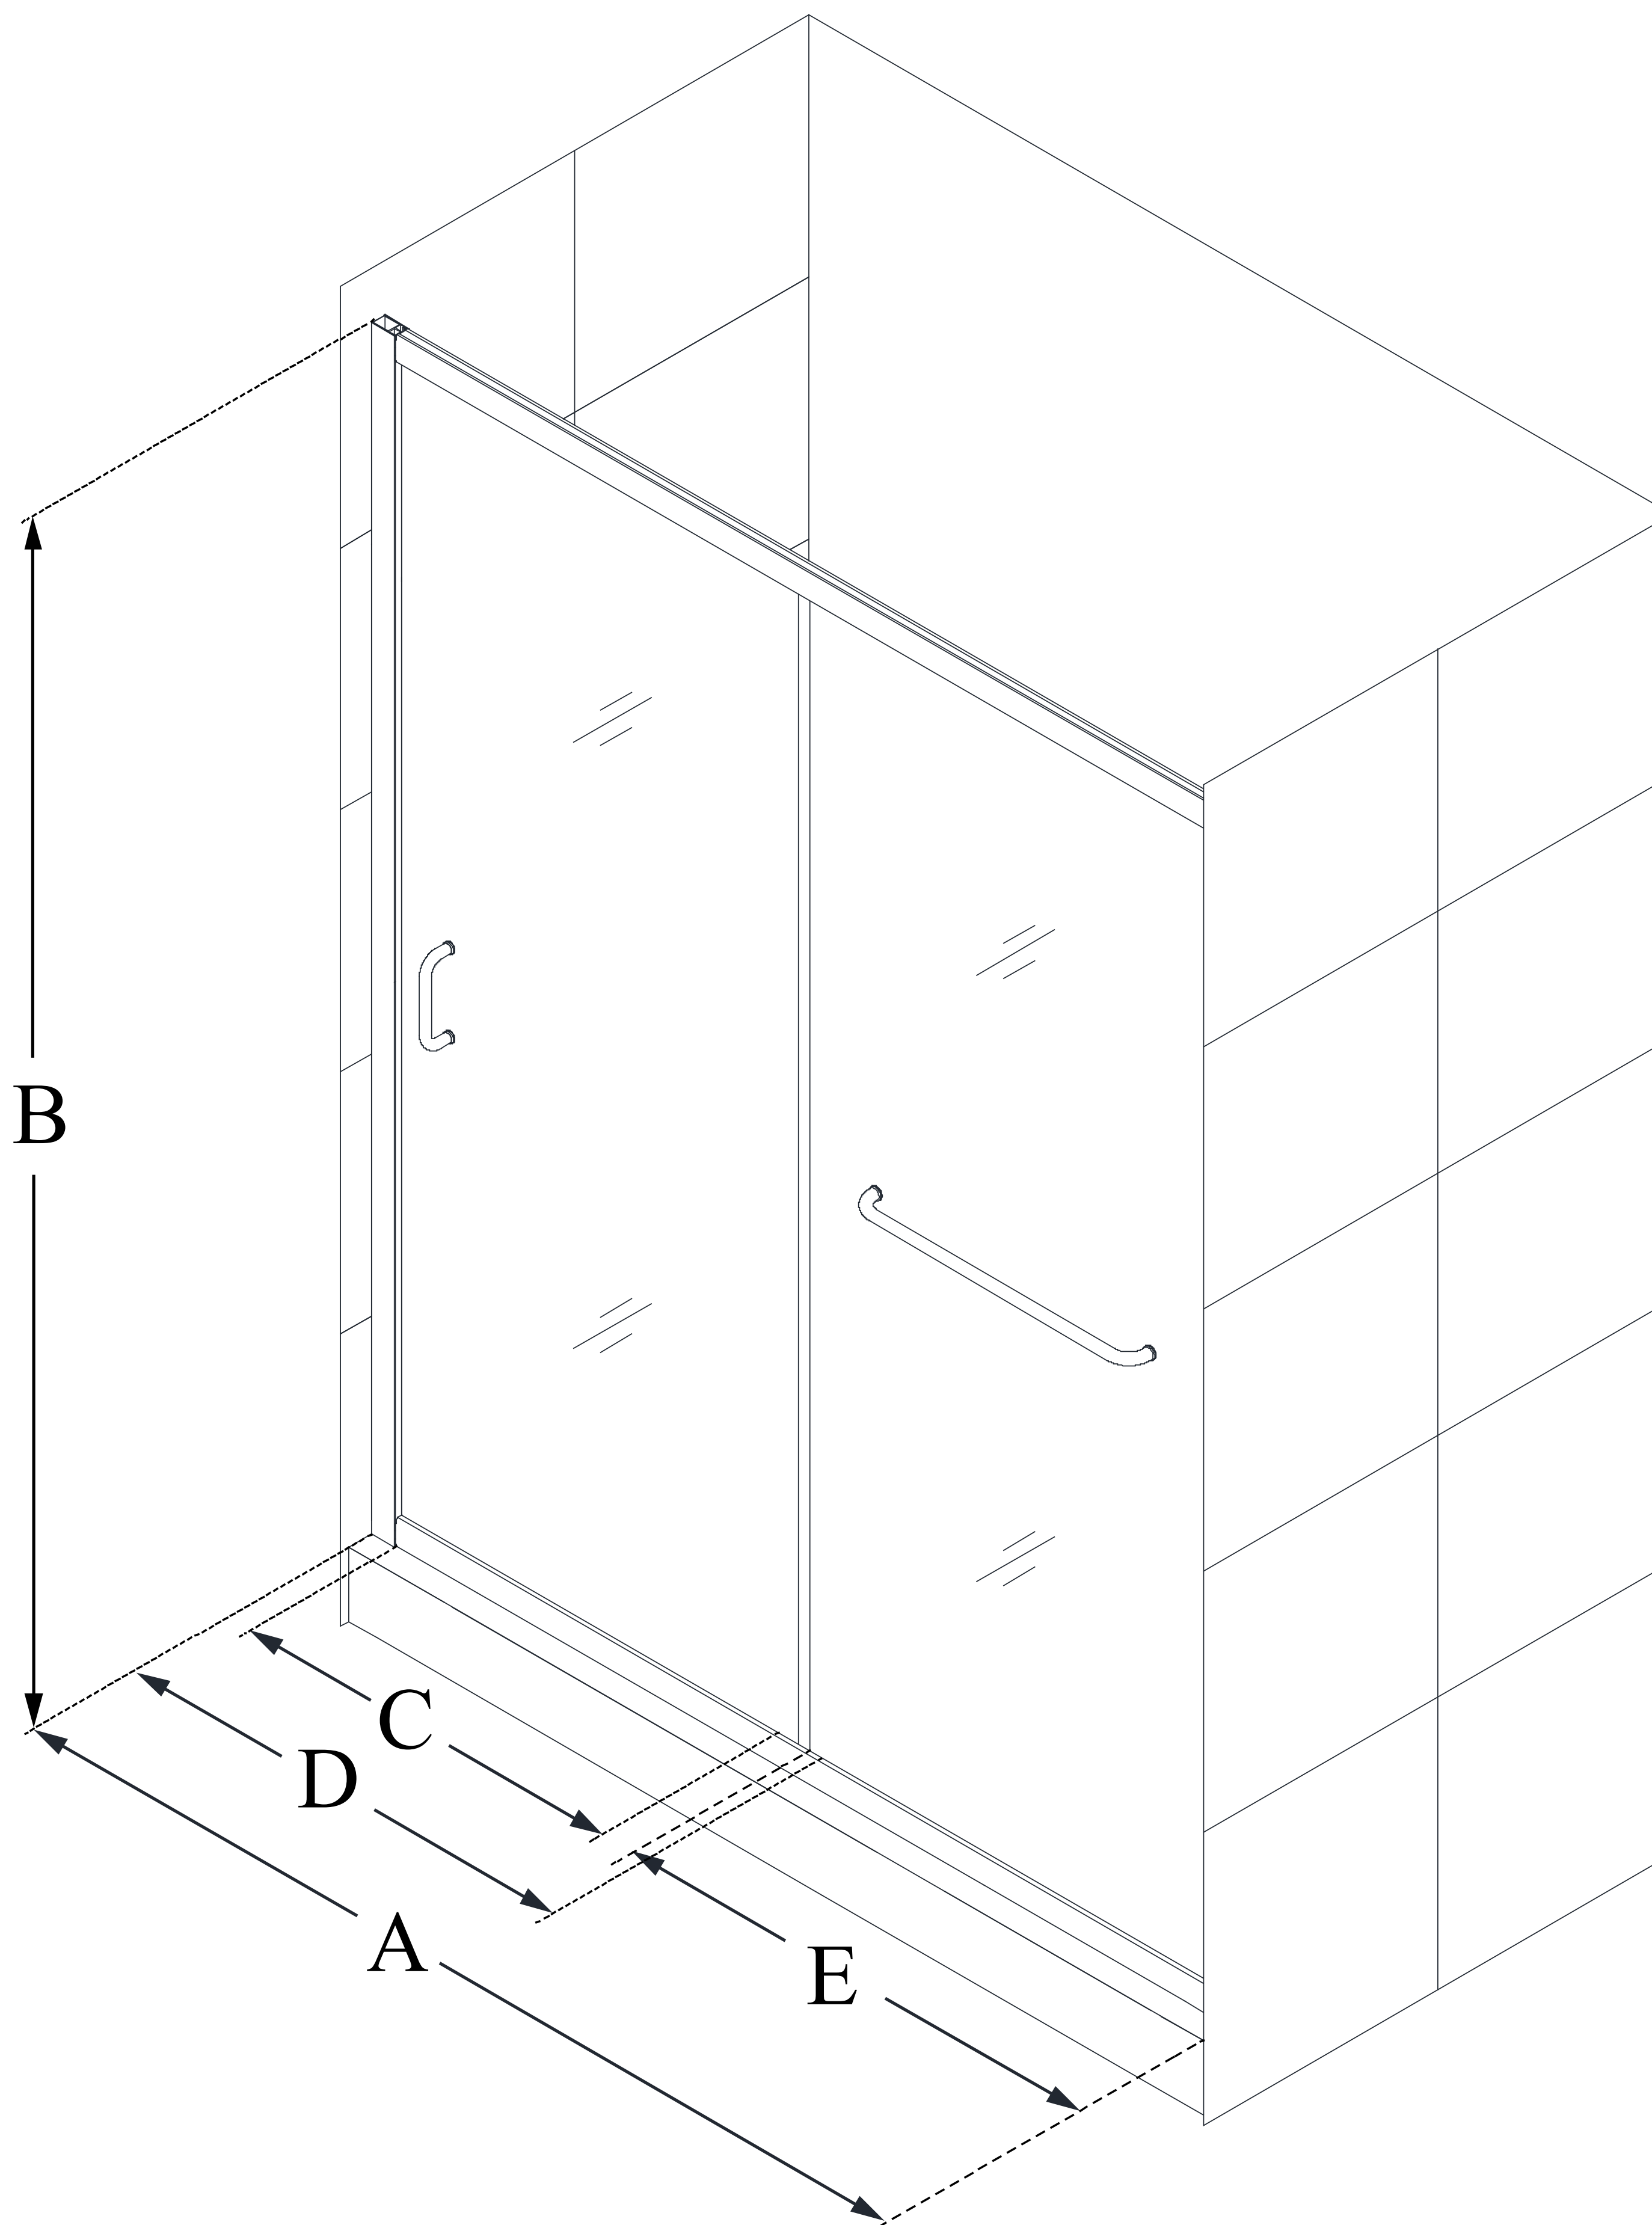

SHDR-0948720-FR

INFINITY-Z

DreamLine Infinity-Z 44-48 in. W x
72 in. H Frameless Sliding Shower
Door, Frosted Glass

SLIDING DOOR

CONFIGURATION DIMENSIONS:

A: 44 - 48 in.

MODEL WIDTH

B: 72 in.

MODEL HEIGHT

C: 15 - 19 in.

ACCESS WIDTH

D: 24 7/8 in.

DOOR WIDTH

E: 22 3/4 in.

INLINE PANEL WIDTH

DreamLine reserves the right to update or modify the hardware or materials pictured without prior notice for the purpose of product improvement and customer satisfaction.