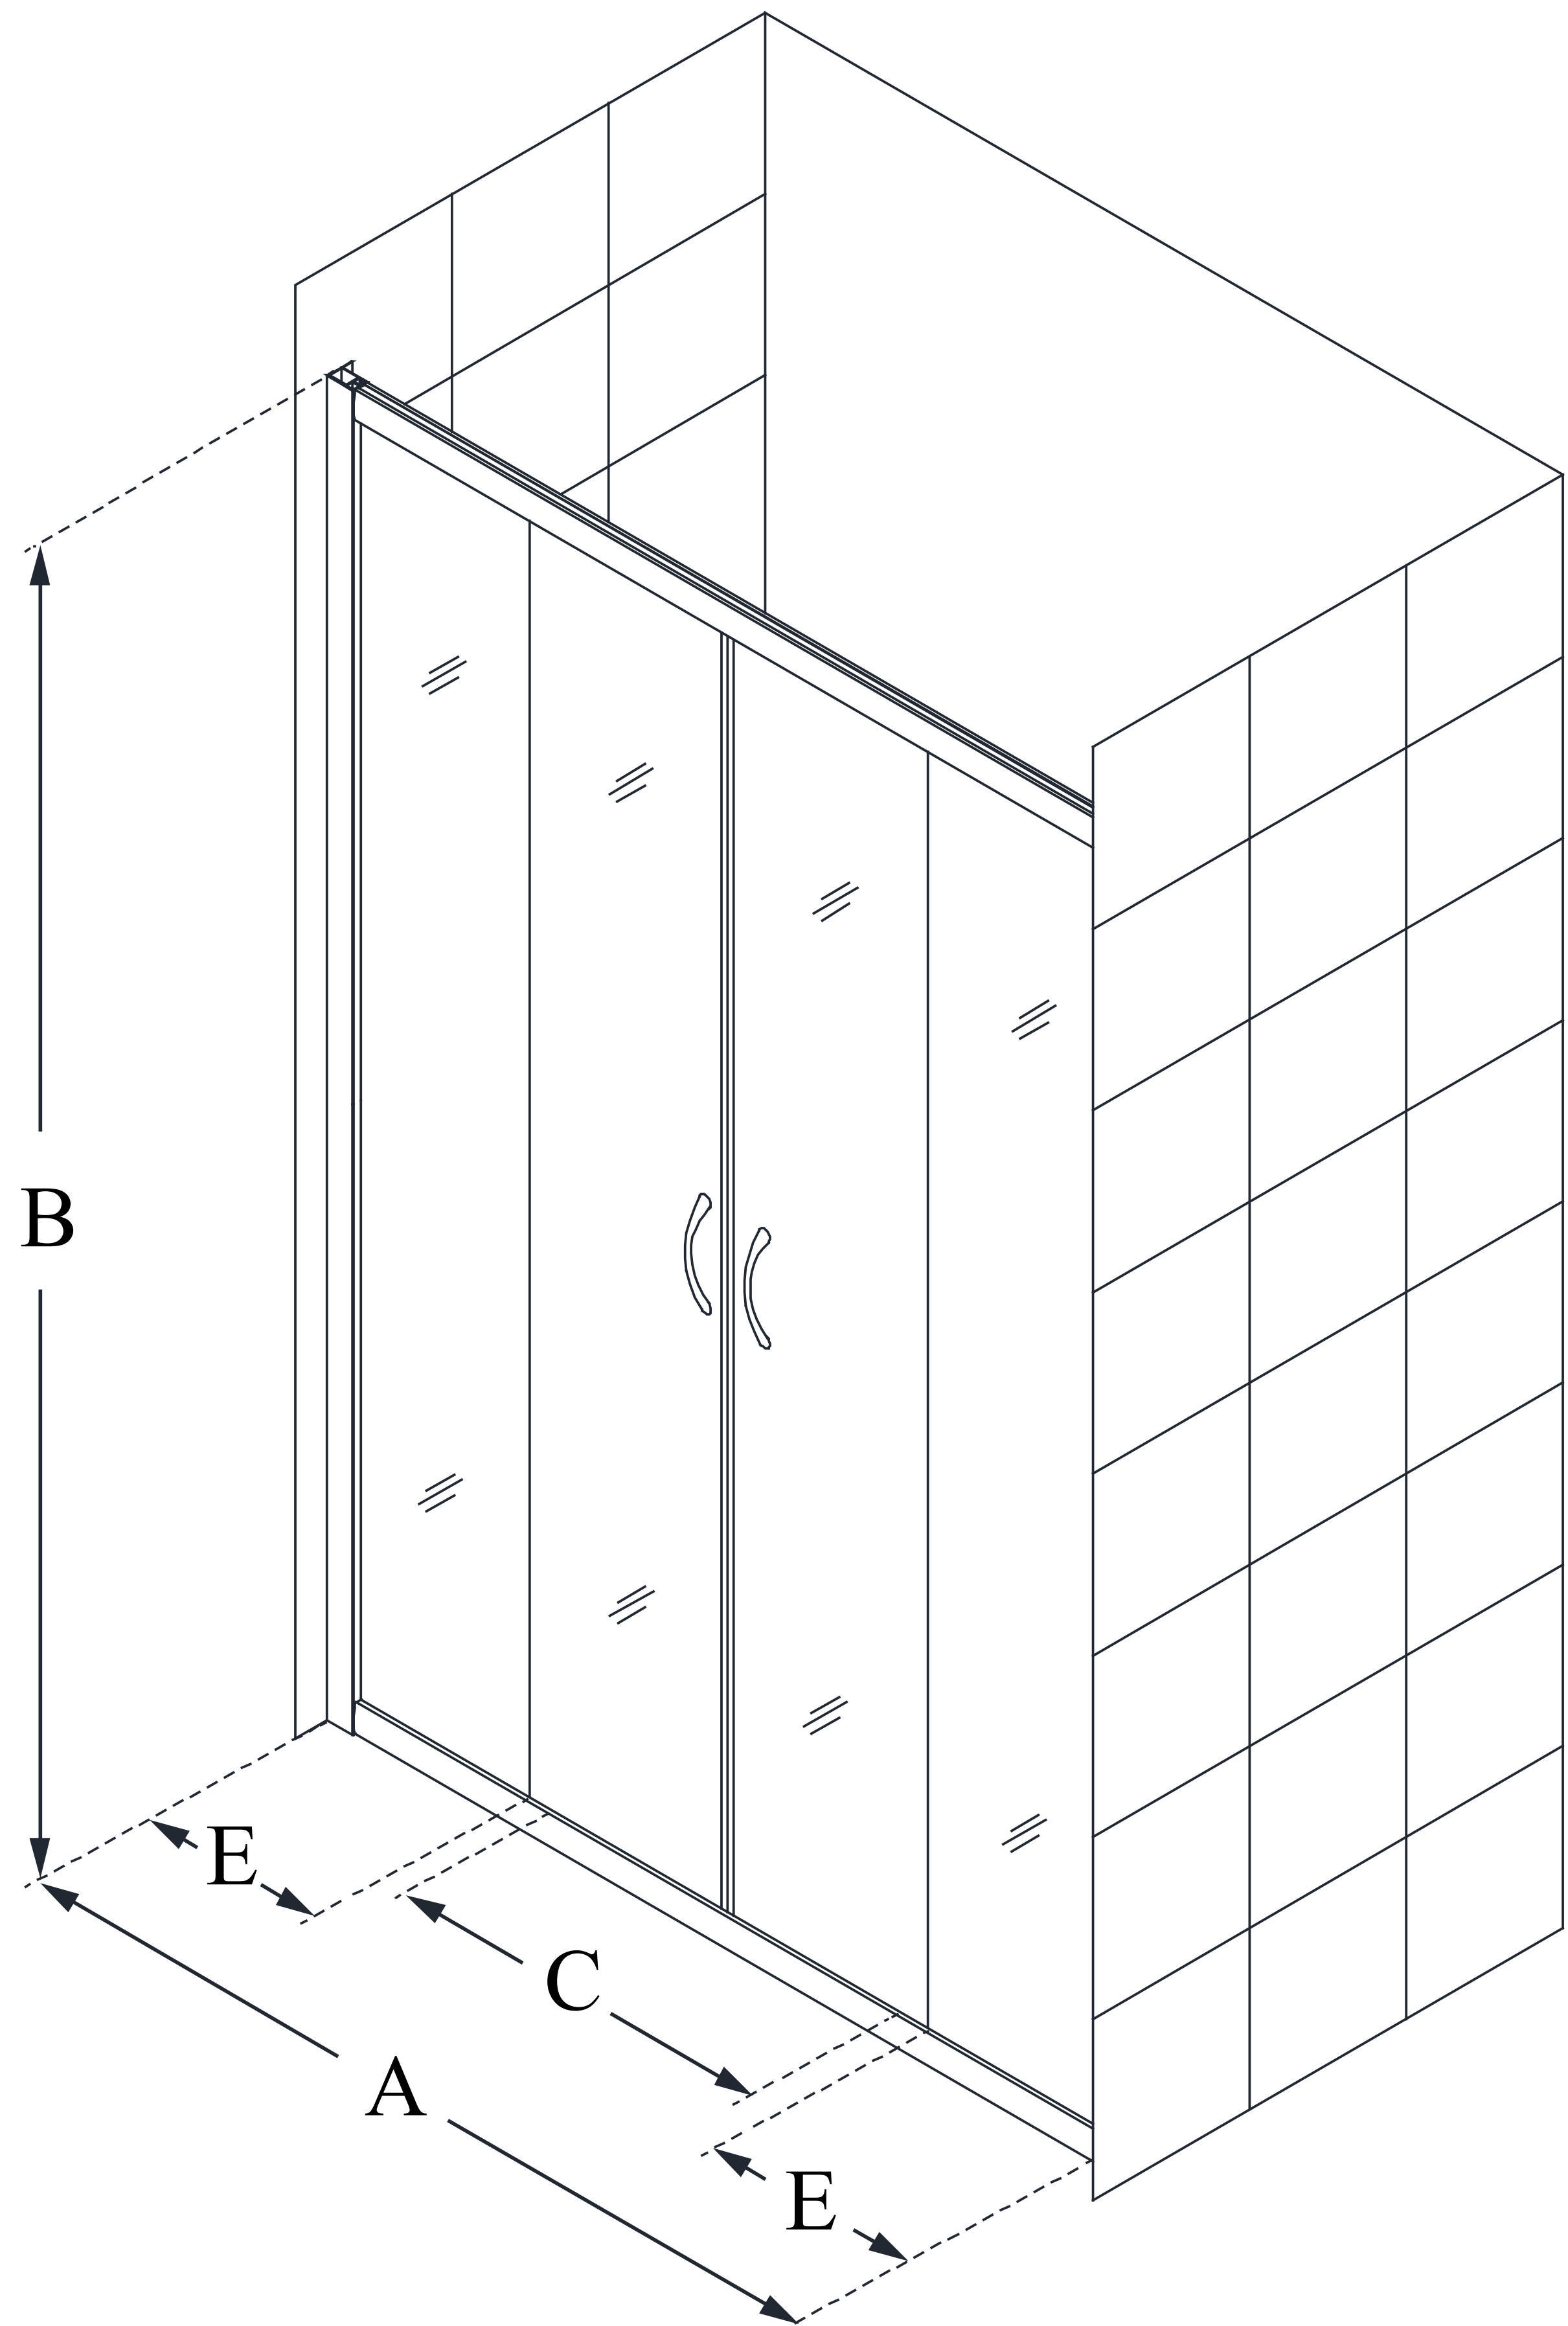

SHDR-1160726

VISIONS

DreamLine Visions 56-60 in. W x
72 in. H Frameless Sliding Shower
Door

BI-FOLD DOOR

CONFIGURATION DIMENSIONS:

A: 56 - 60 in.

MODEL WIDTH

B: 72 in.

MODEL HEIGHT

C: 22 7/8 - 26 7/8 in.

ACCESS WIDTH

D: 16 5/16 in.

DOOR WIDTH

E: 13 11/16 in.

INLINE PANEL WIDTH

DreamLine reserves the right to update or modify the hardware or materials pictured without prior notice for the purpose of product improvement and customer satisfaction.