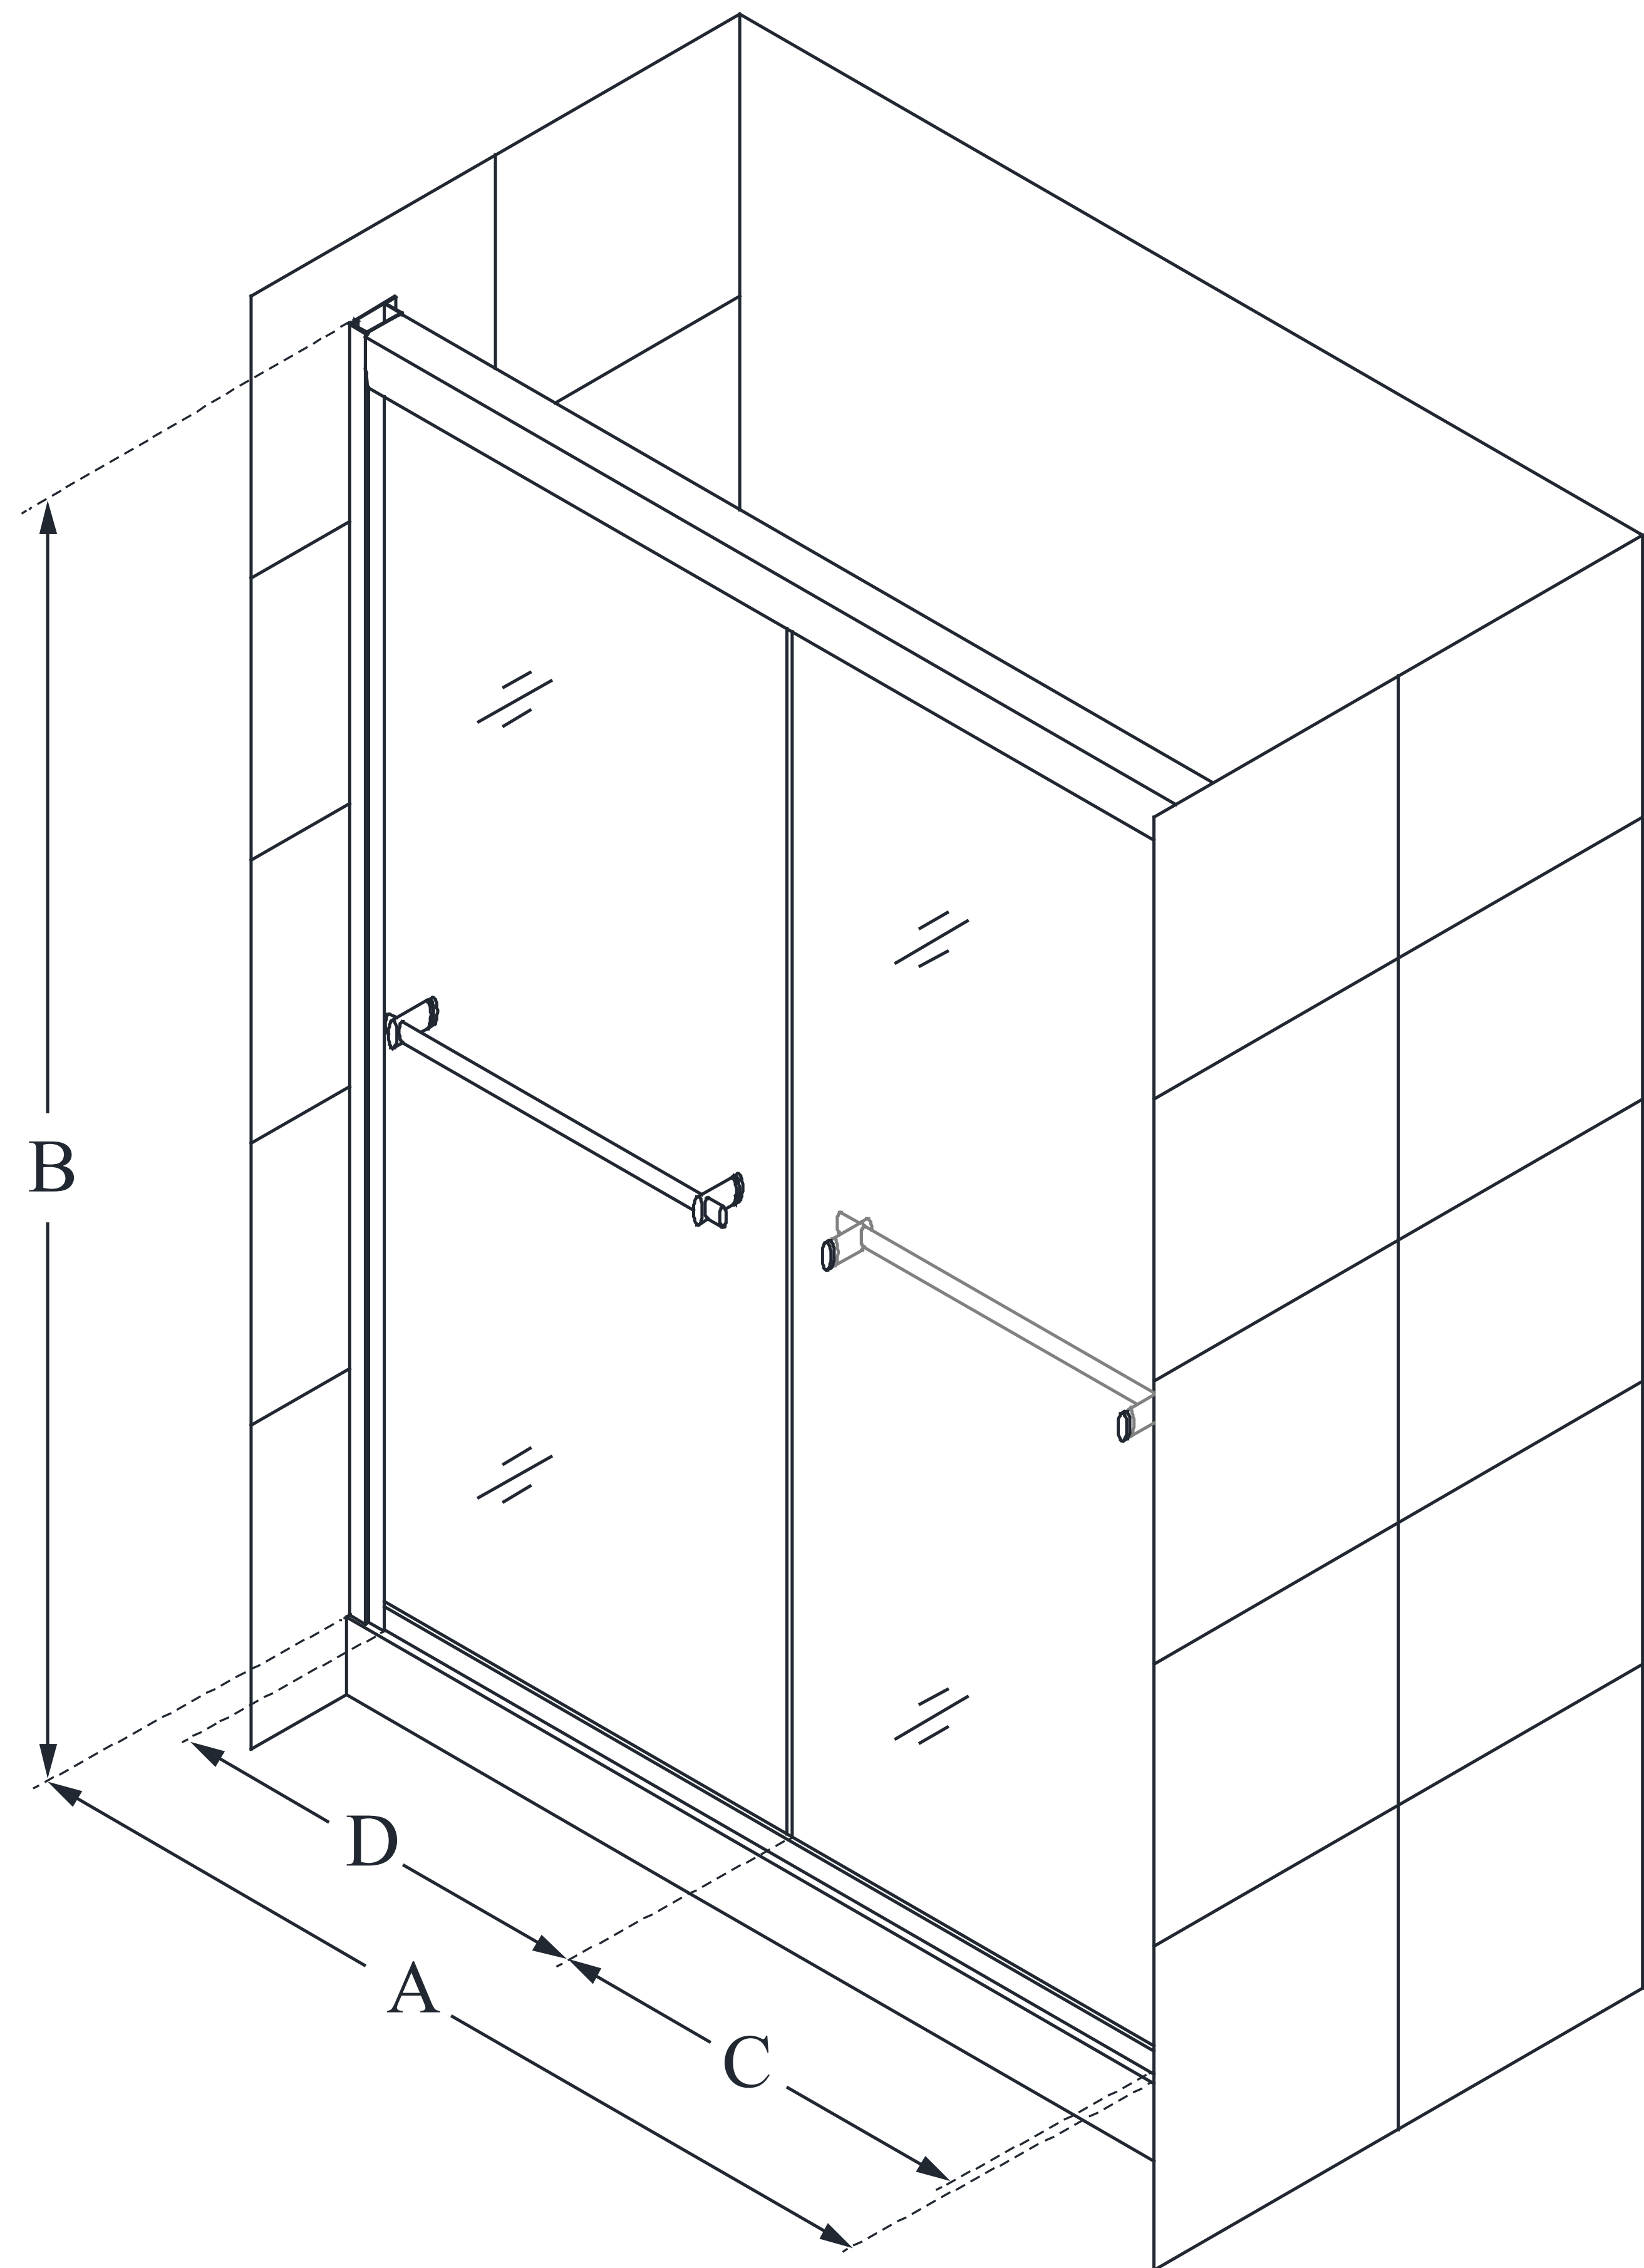

SHDR-1260728

DUET

DreamLine Duet 56-60 in. W x
72 in. H Frameless Bypass Sliding
Shower Door

BYPASS DOOR

CONFIGURATION DIMENSIONS:

A: 56 - 60 in.

MODEL WIDTH

B: 72 in.

MODEL HEIGHT

C: 23 - 27 in.

ACCESS WIDTH

D: 29 11/16 in.

DOOR WIDTH

DreamLine reserves the right to update or modify the hardware or materials pictured without prior notice for the purpose of product improvement and customer satisfaction.