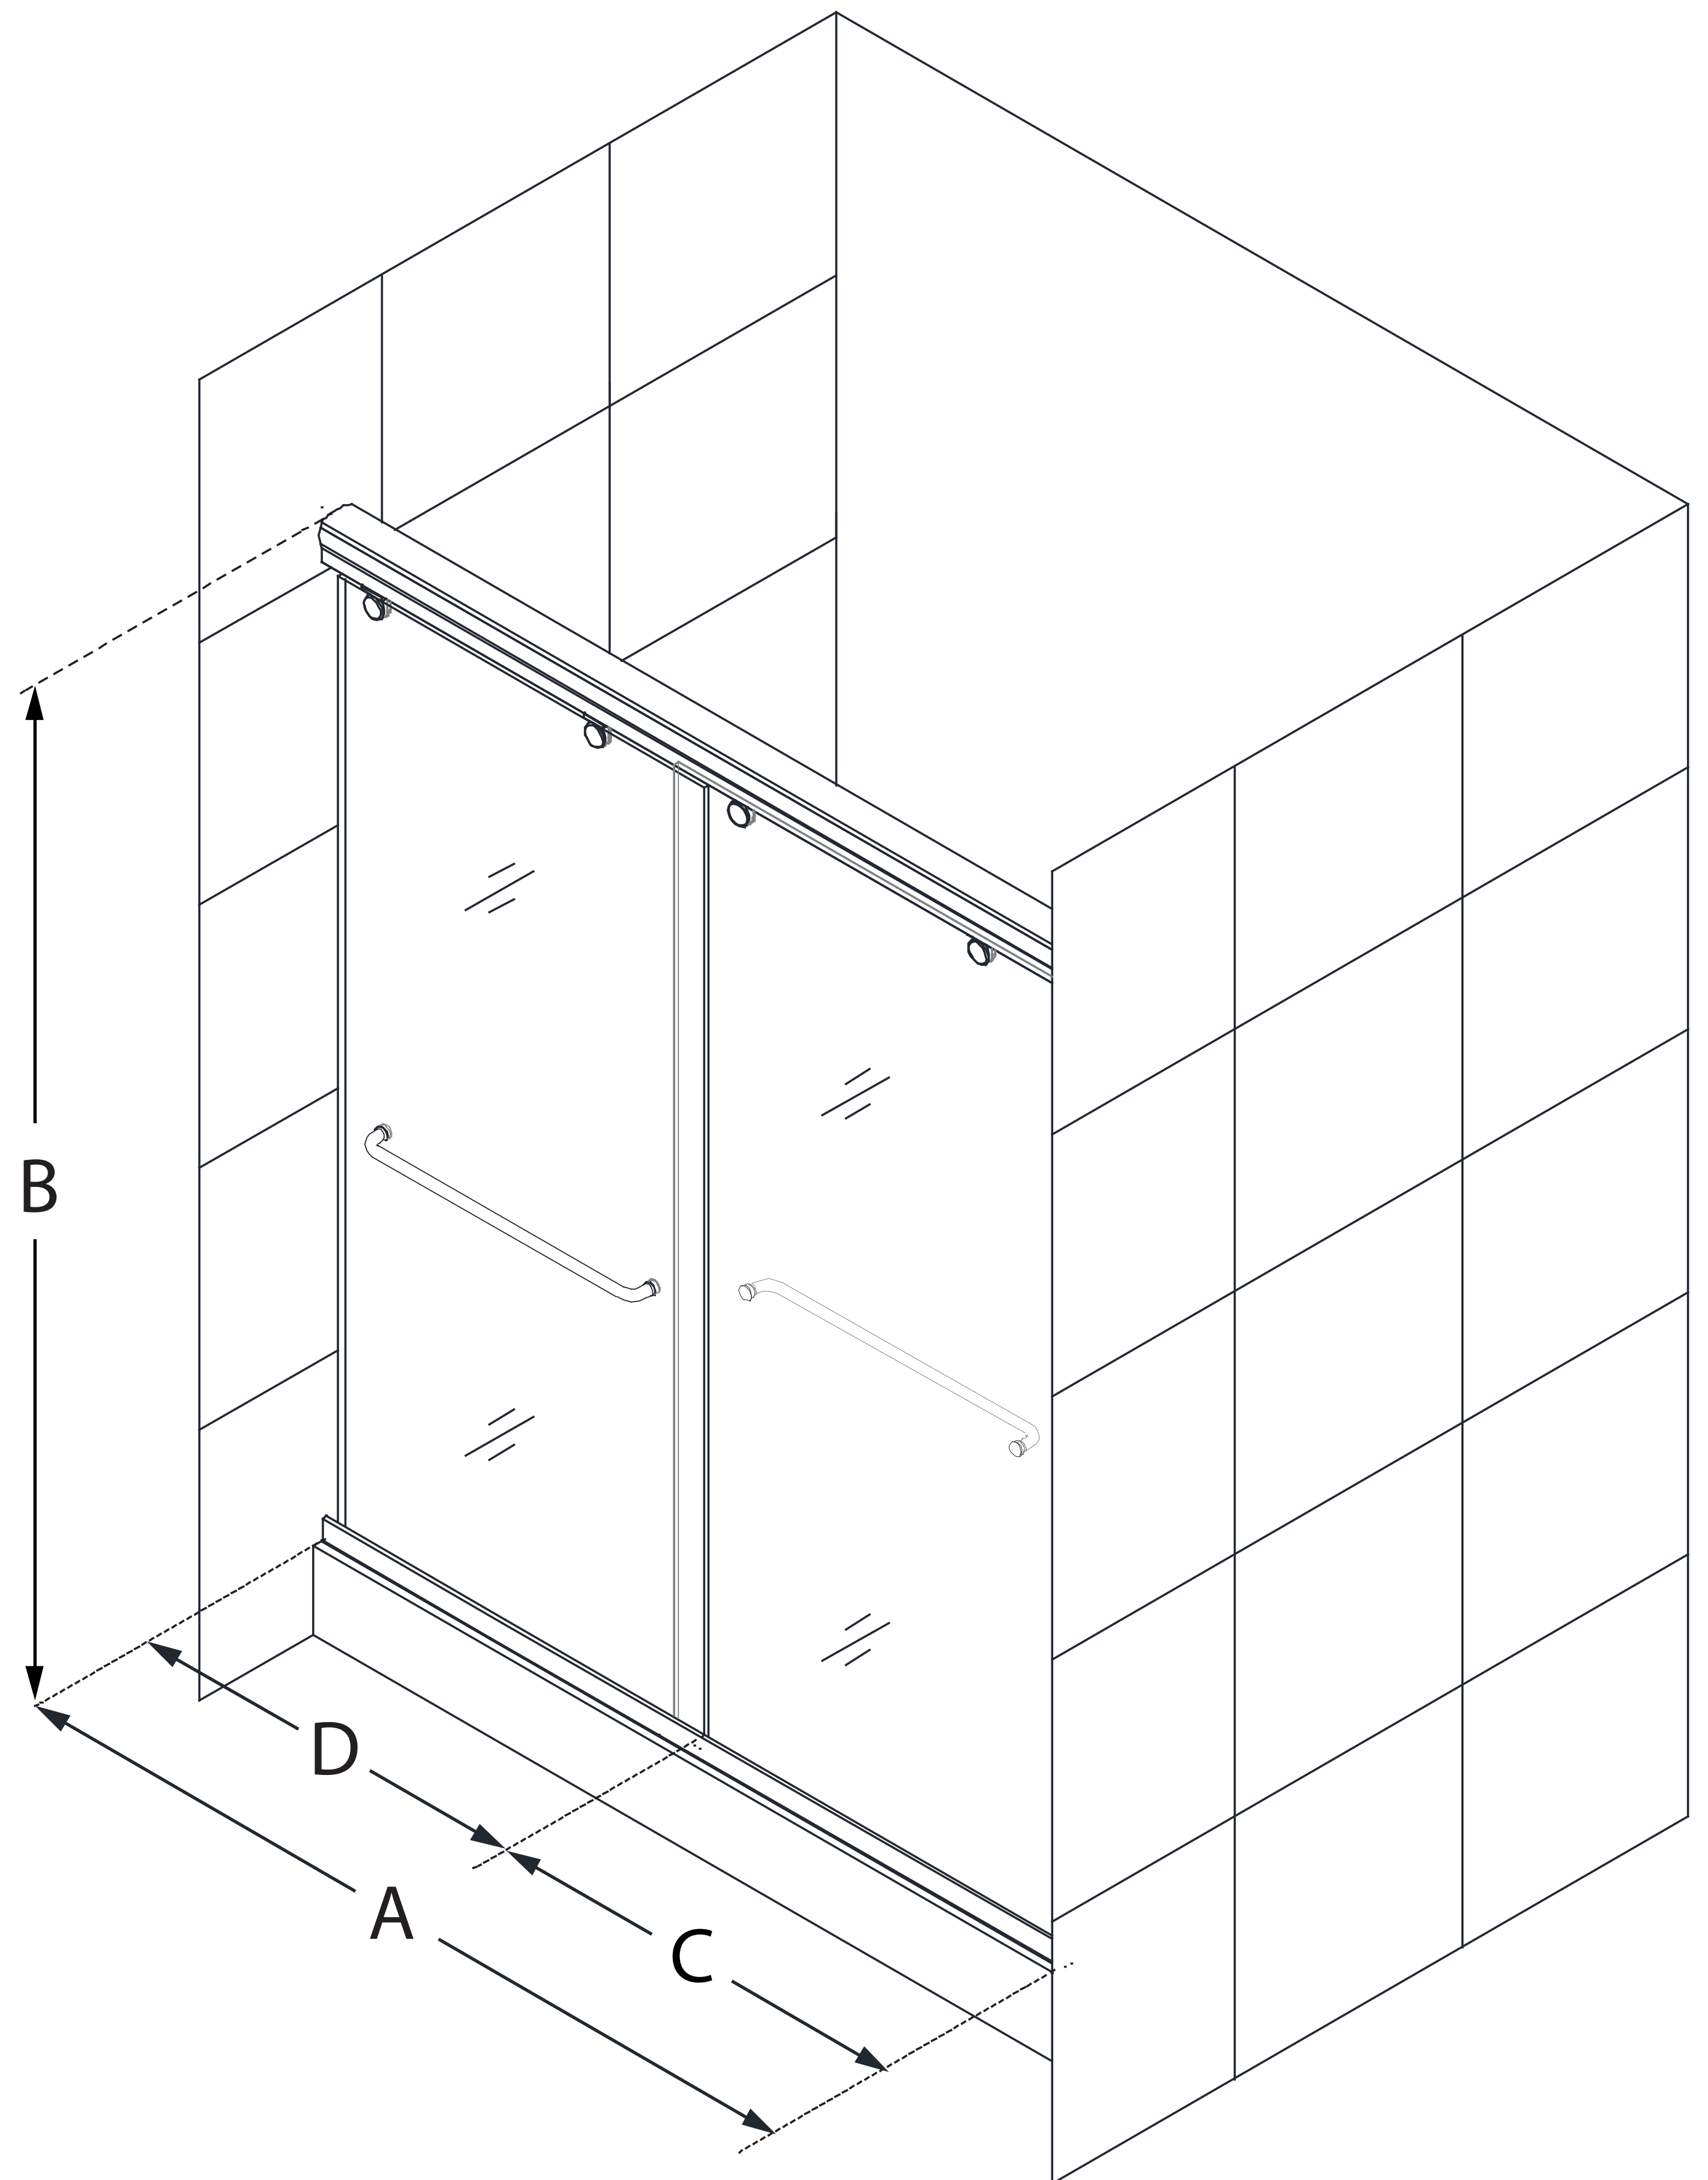

## CHARISMA

DreamLine Charisma 56-60 in. W  
x 76 in. H Frameless Bypass Sliding  
Shower Door

**BYPASS DOOR**

### CONFIGURATION DIMENSIONS:

**A: 56 - 60 in.**

MODEL WIDTH

**B: 76 in.**

MODEL HEIGHT

**C: 24 3/4 - 28 3/4 in.**

ACCESS WIDTH

**D: 30 13/16 in.**

DOOR WIDTH

DreamLine reserves the right to update or modify the hardware or materials pictured without prior notice for the purpose of product improvement and customer satisfaction.