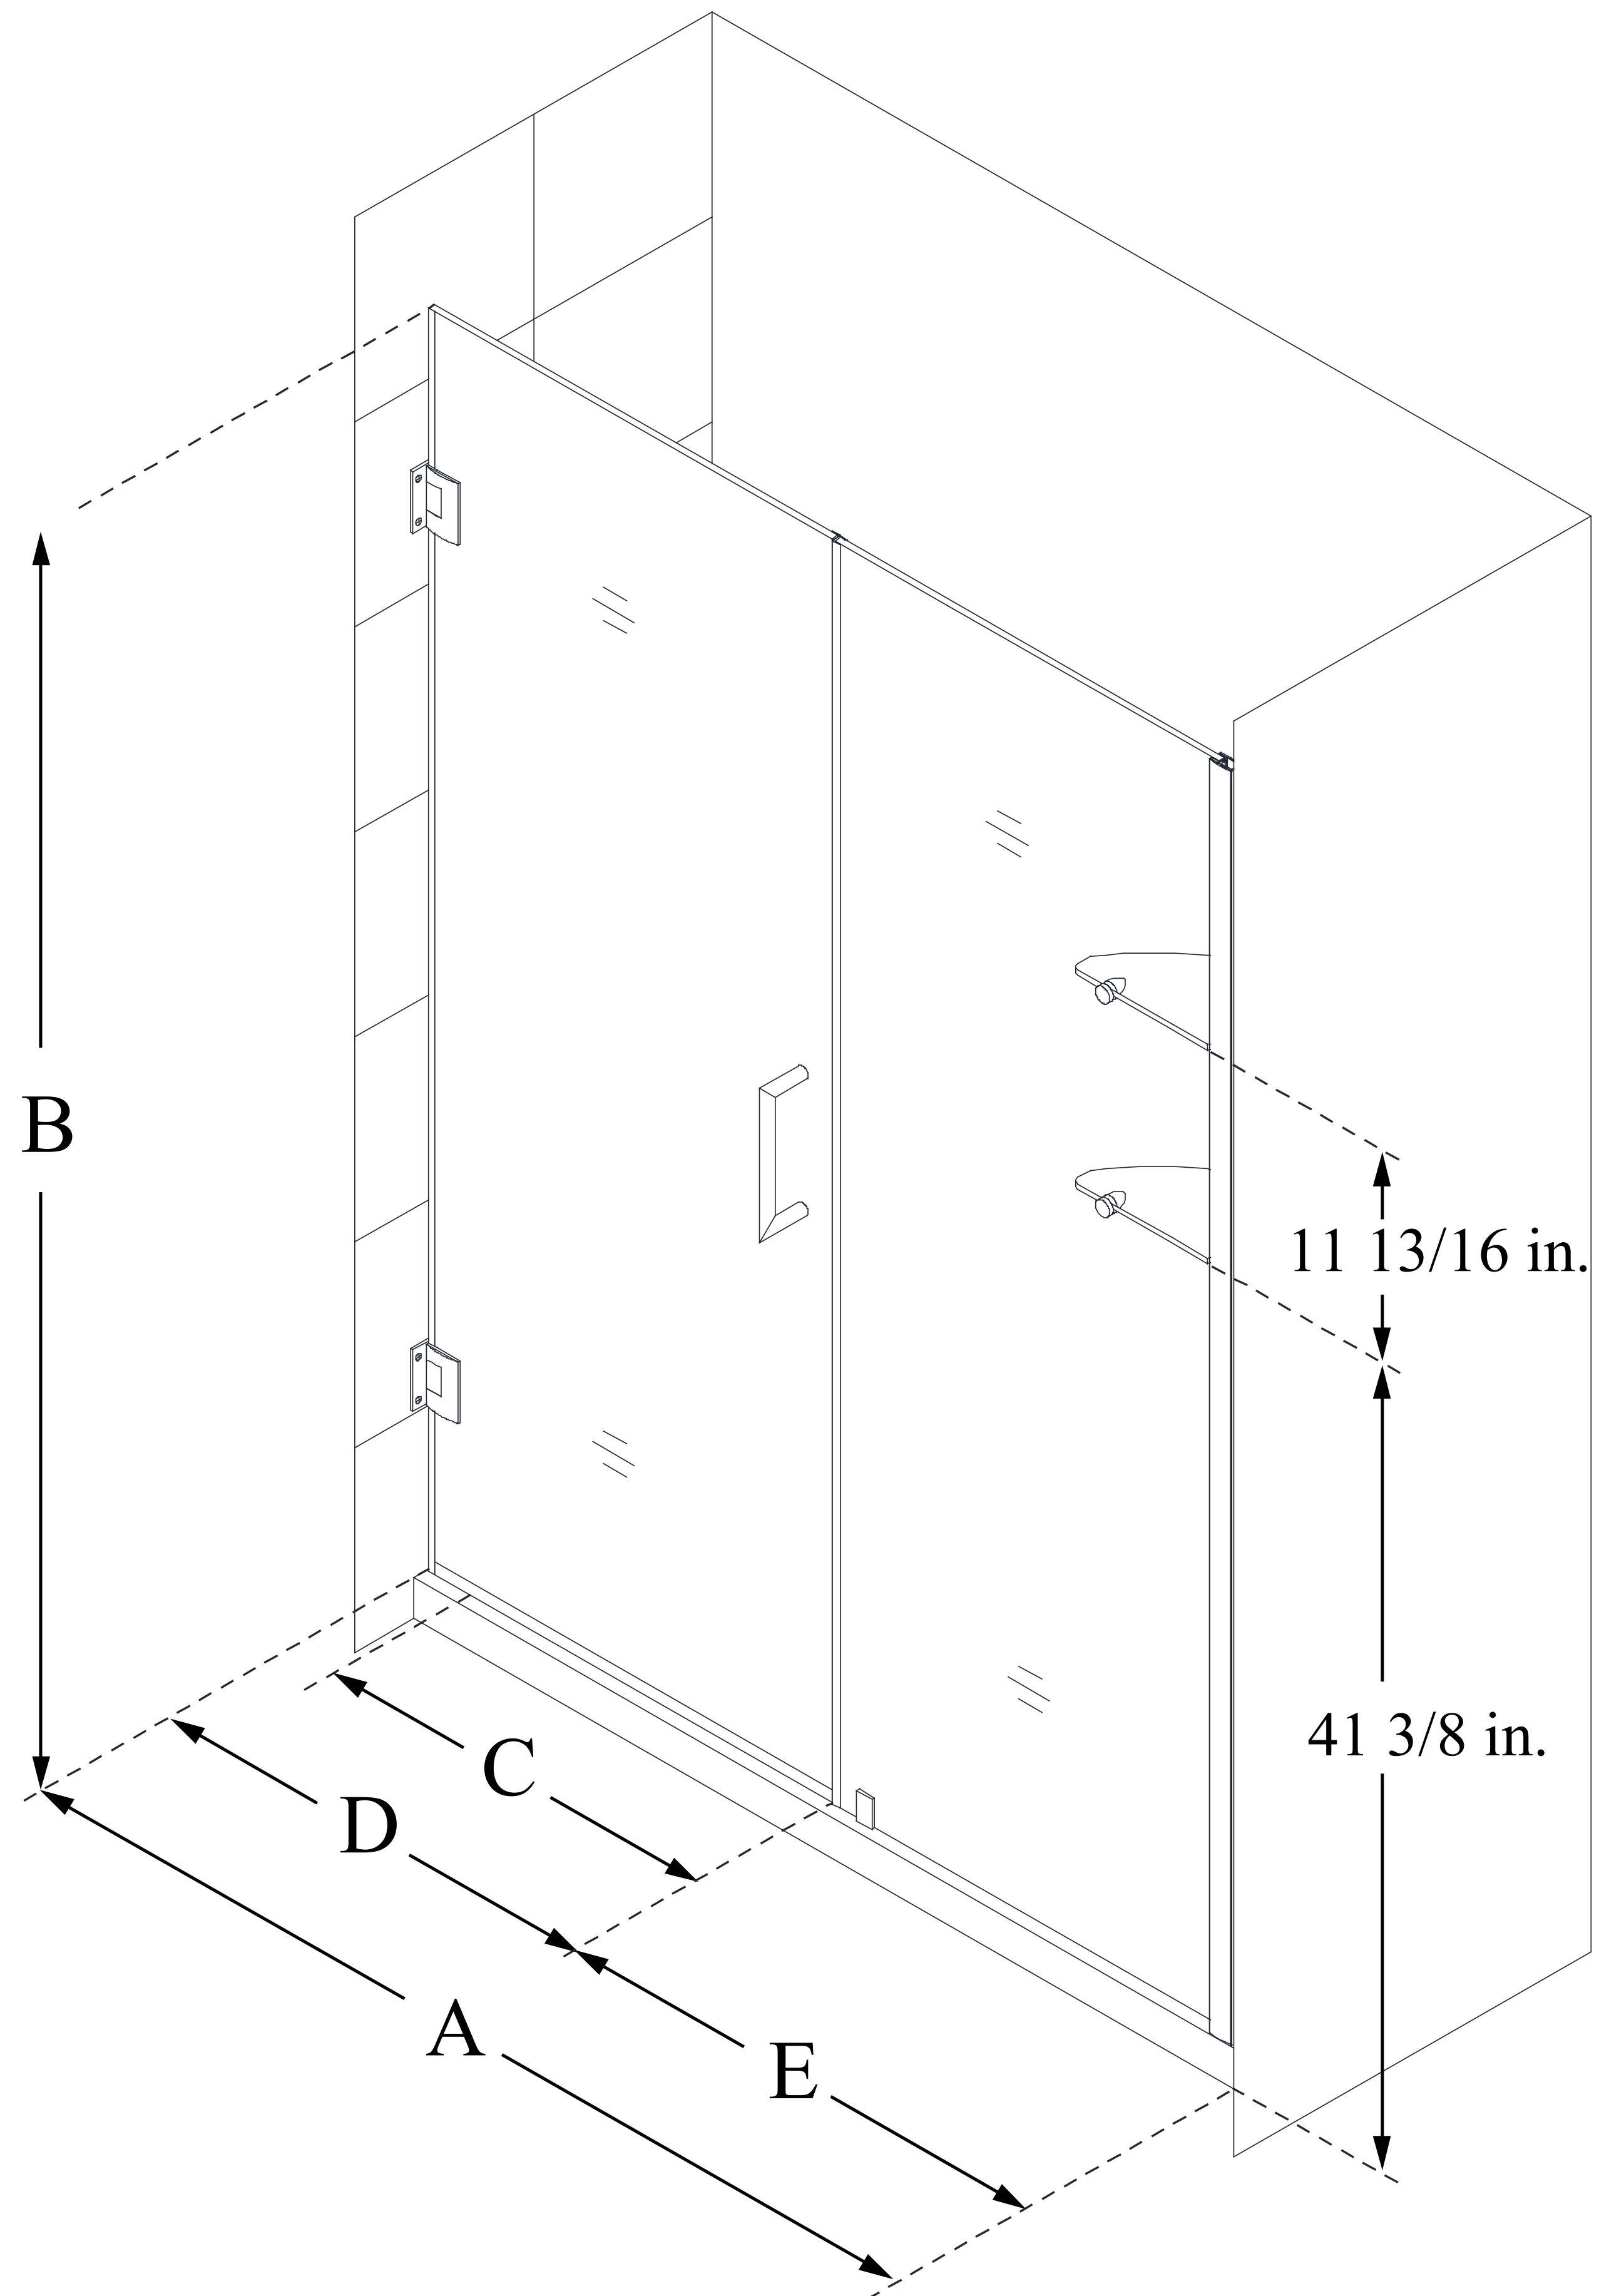

**SHDR-20587210S**

**UNIDOOR**

DreamLine Unidoor 58-59 in. W x  
72 in. H Frameless Hinged Shower  
Door with Shelves, Clear Glass

**SWING DOOR**

**CONFIGURATION  
DIMENSIONS:**

**A: 58 - 59 in.**

MODEL WIDTH

**B: 72 in.**

MODEL HEIGHT

**C: 27 in.**

ACCESS WIDTH

**D: 28 in.**

DOOR WIDTH

**E: 30 in.**

INLINE PANEL WIDTH