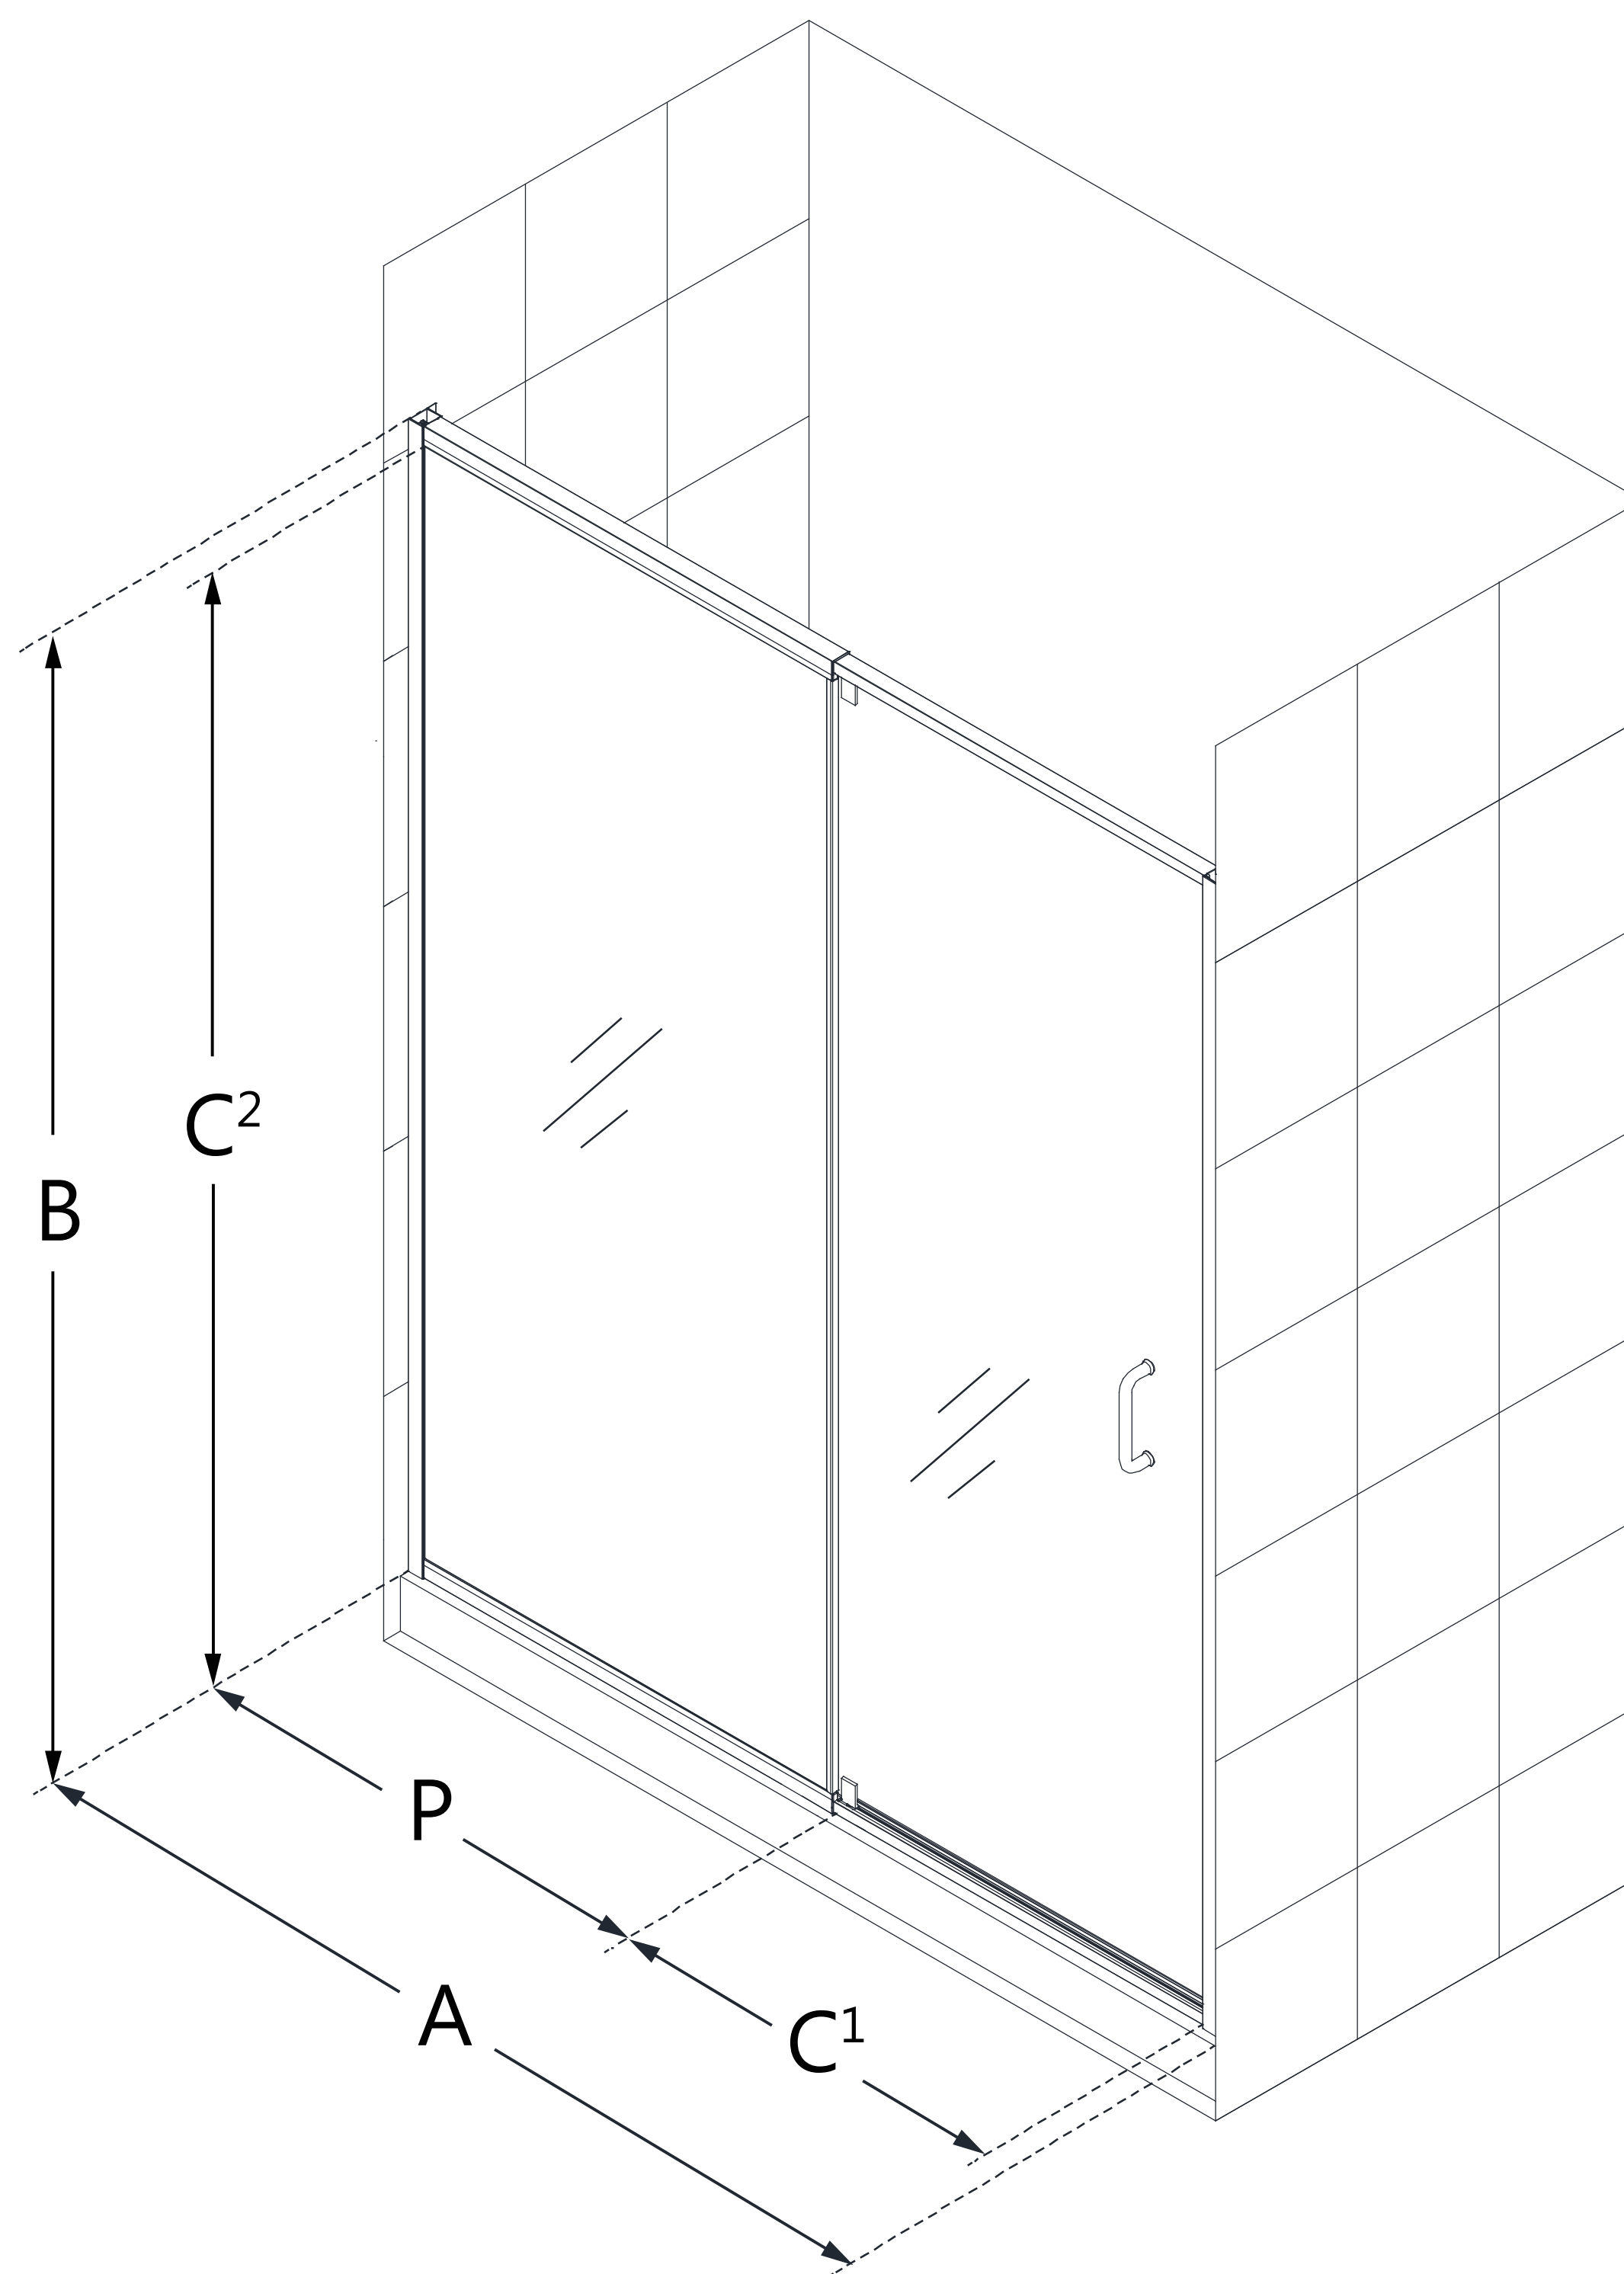

SHDR-22487200
FLEX

CONFIGURATION DIMENSIONS:

A: MODEL WIDTH
44 - 48 in.

B: MODEL HEIGHT
72 in.

C: ACCESS WIDTH
22 7/8 in.

C2: ACCESS HEIGHT
70 11/16 in.

D: DOOR WIDTH
29 3/8 in.

P: PIVOT PANEL
18 3/8 in.

MATCHING SHOWER BASE
Any 48 in. Single Threshold DreamLine Shower Base

BASE OPTIONS
White, Biscuit (-22), Black (-88)

BASE DRAIN LOCATION
Center

MINIMUM THRESHOLD REQUIRED
1 3/8 in.

DRILLING REQUIRED?
No

STUDS REQUIRED?
No