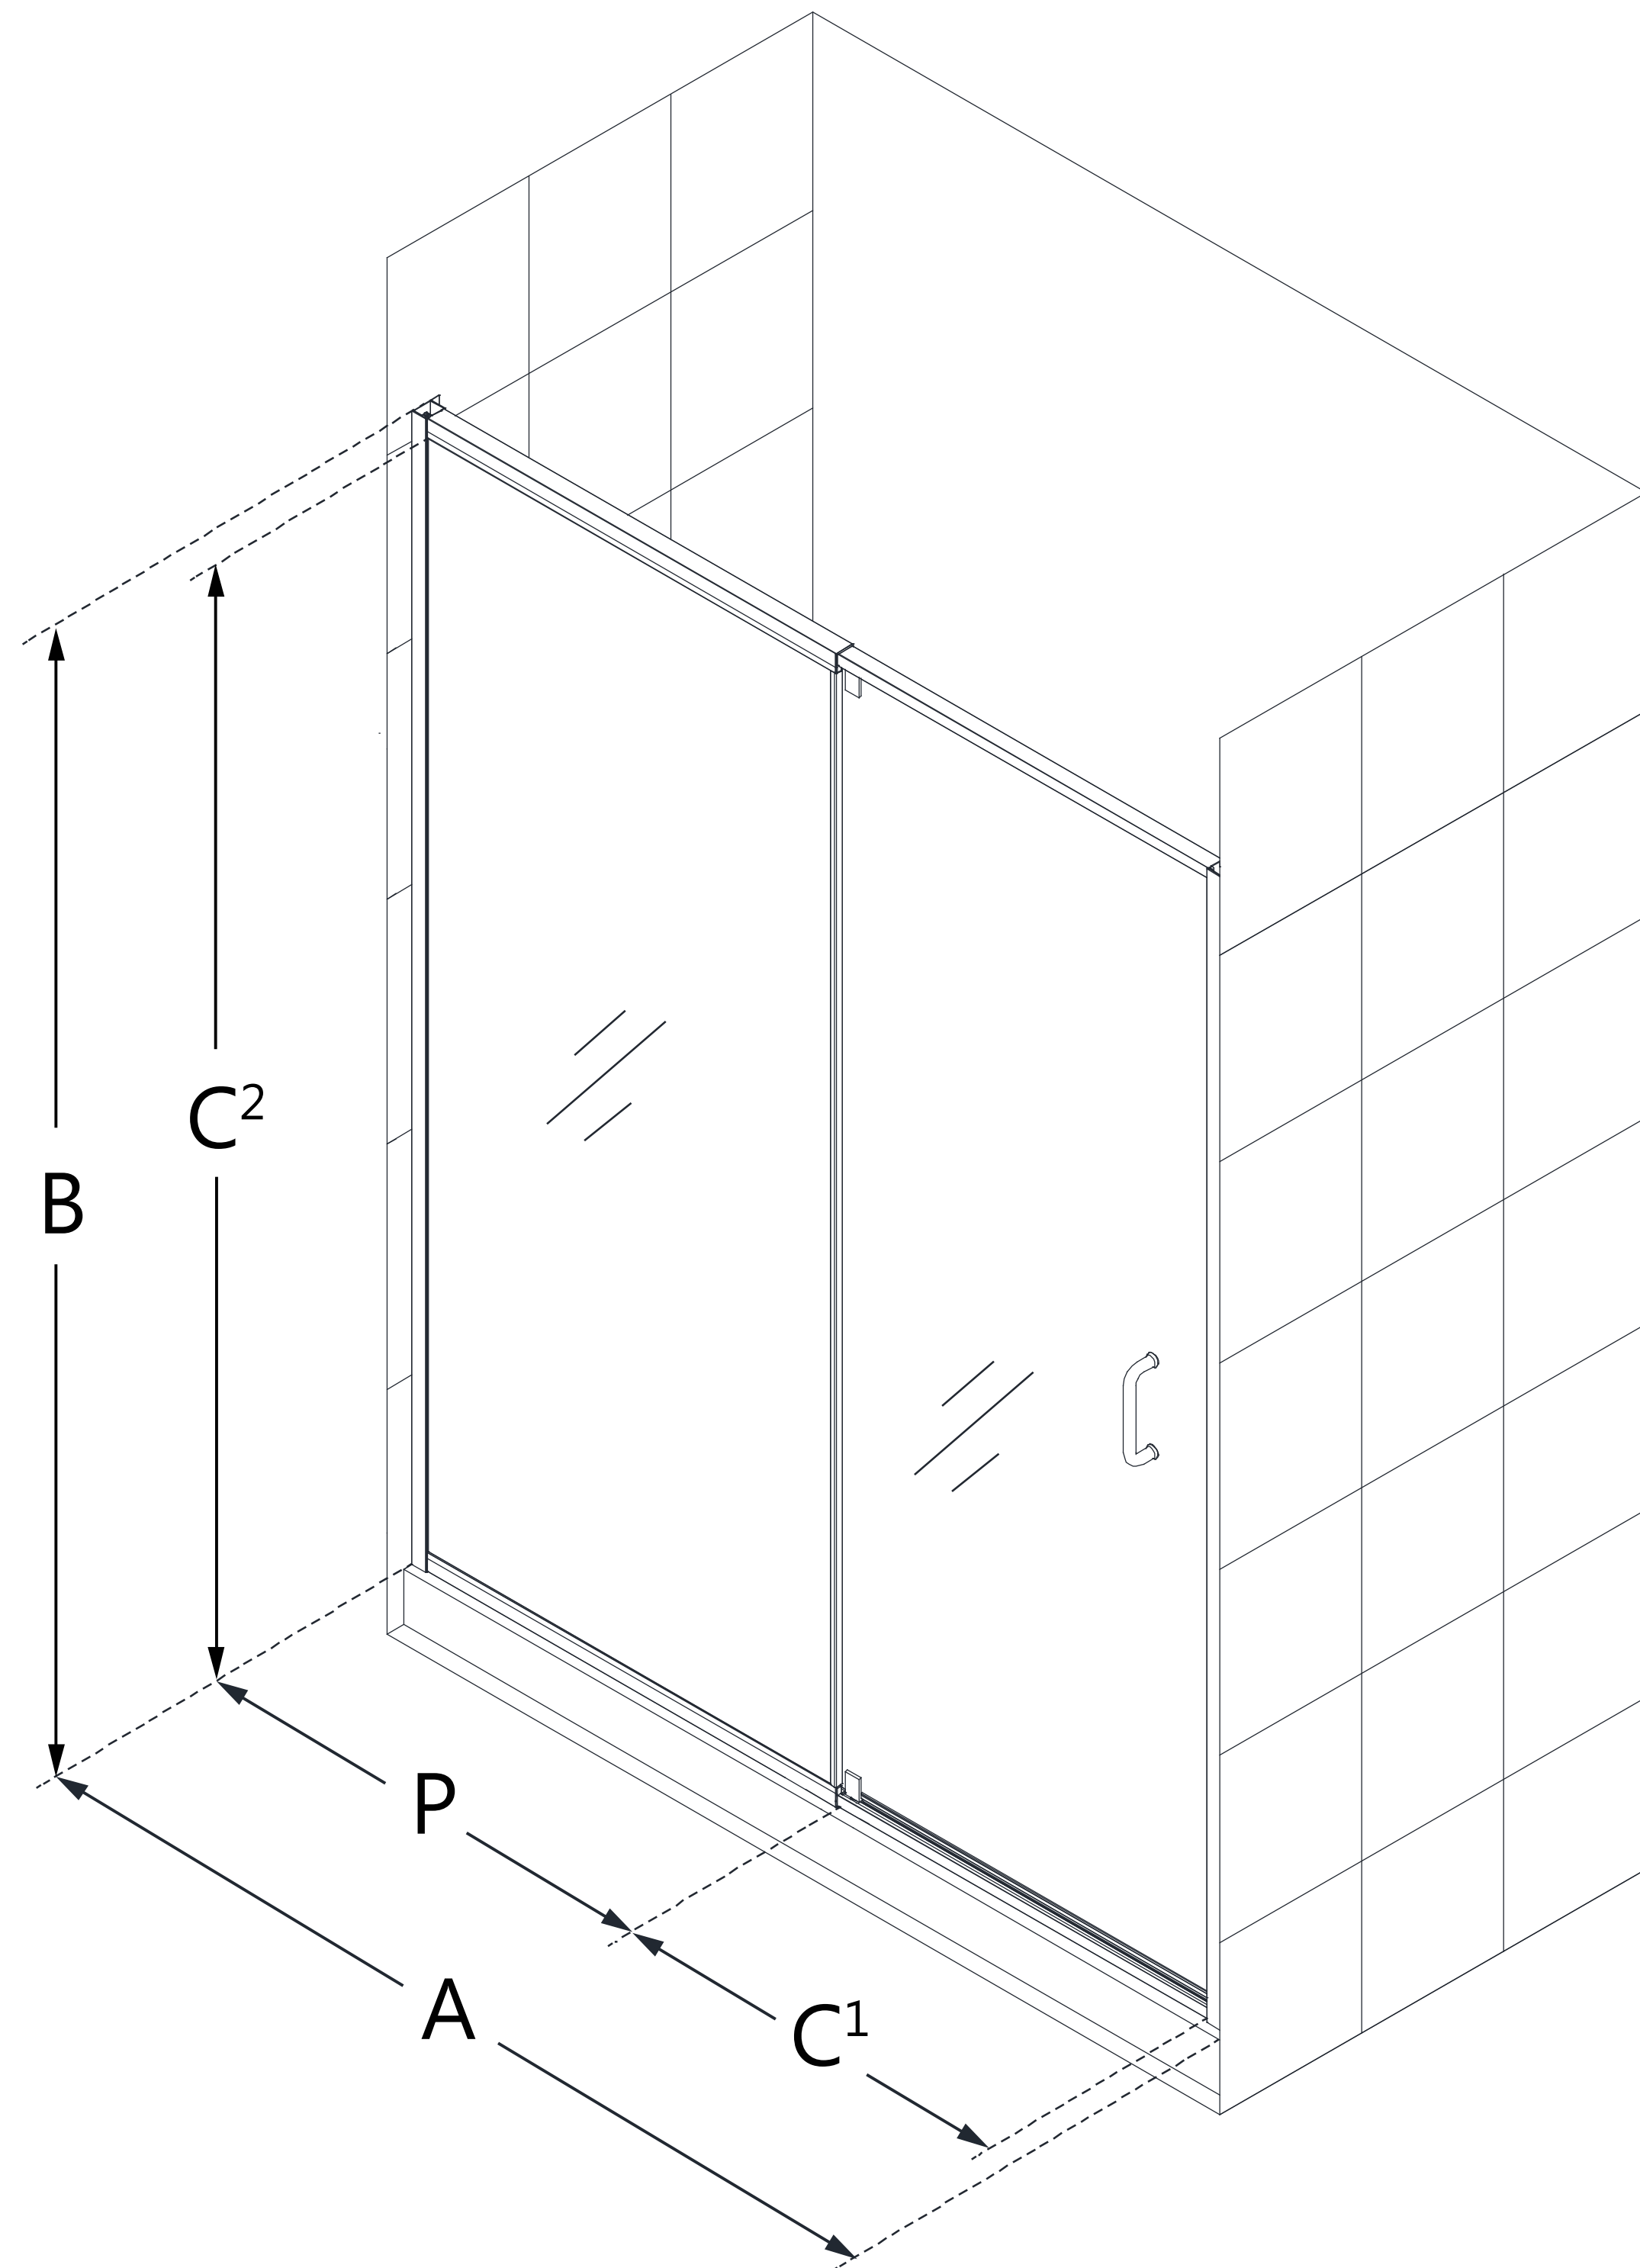

SHDR-22427200
FLEX

CONFIGURATION DIMENSIONS:

A: MODEL WIDTH
38 - 42 in.

B: MODEL HEIGHT
72 in.

C: ACCESS WIDTH
22 7/8 in.

C2: ACCESS HEIGHT
70 11/16 in.

D: DOOR WIDTH
29 3/8 in.

P: PIVOT PANEL
12 3/8 in.

MATCHING SHOWER BASE
Any 42 in. Single Threshold DreamLine Shower Base

BASE OPTIONS
White, Biscuit (-22), Black (-88)

BASE DRAIN LOCATION
Center

MINIMUM THRESHOLD REQUIRED
1 3/8 in.

DRILLING REQUIRED?
No

STUDS REQUIRED?
No