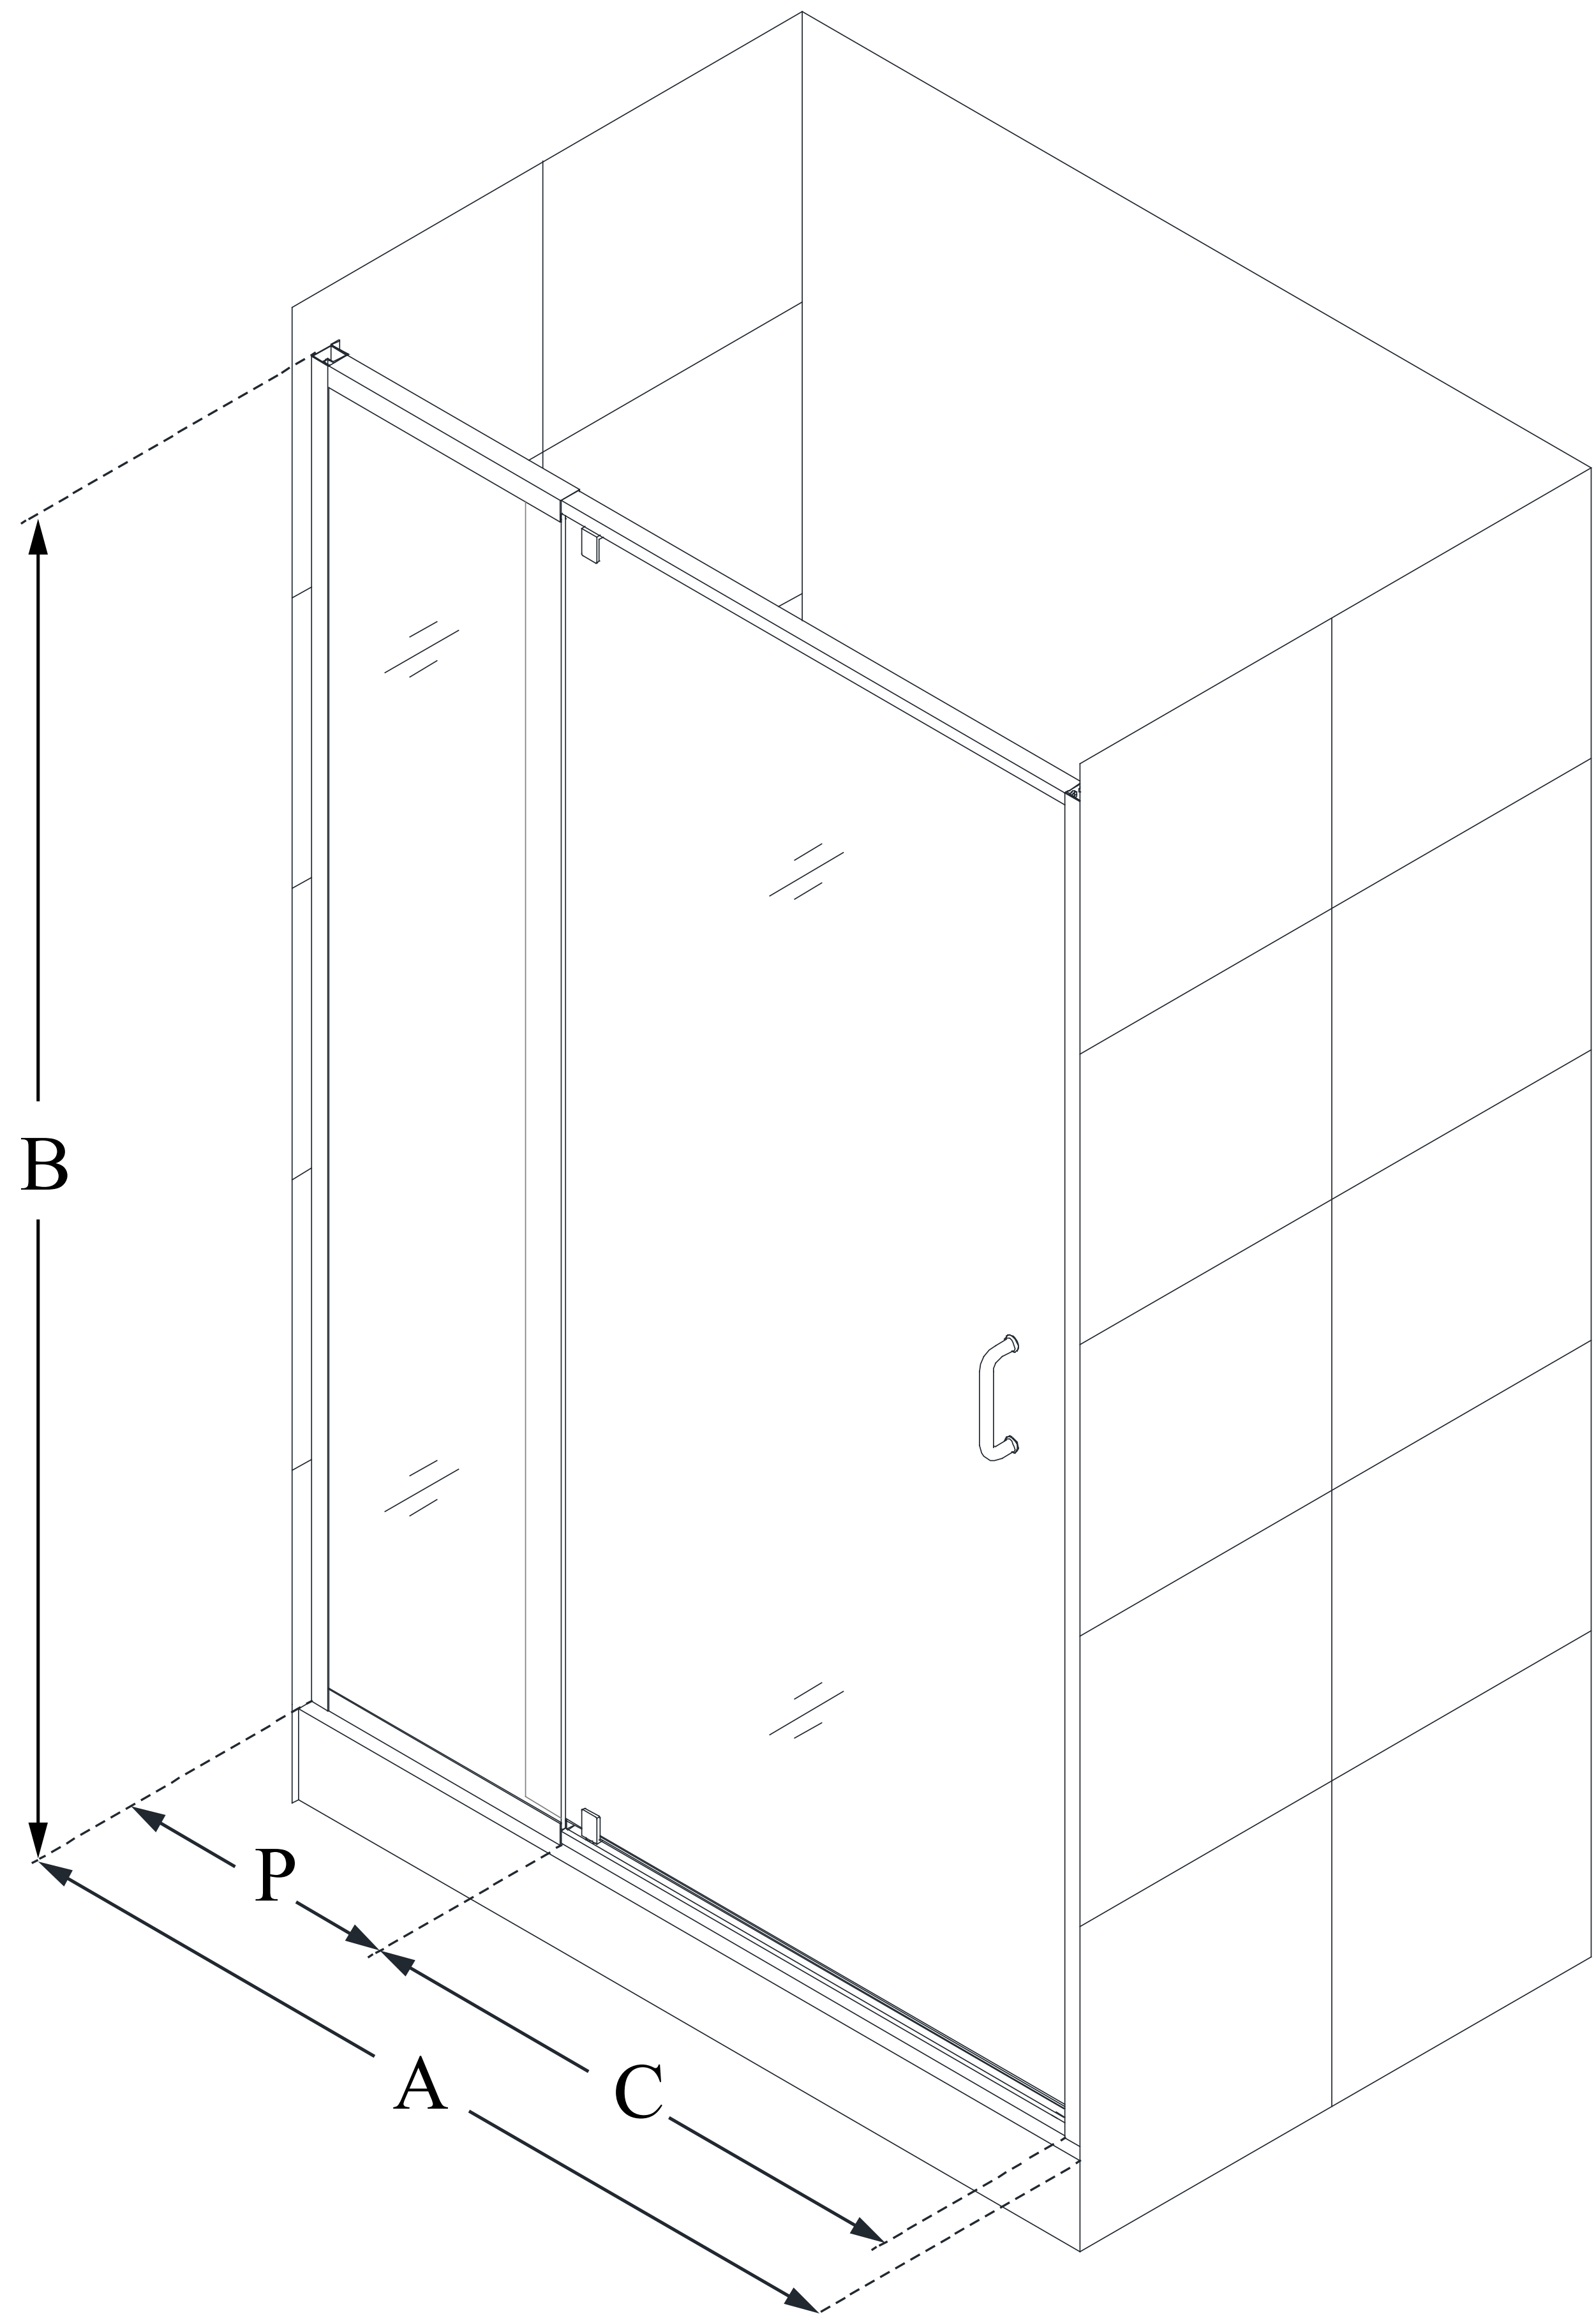

SHDR-22327200

FLEX

DreamLine Flex 32-36 in. W x 72 in.
H Frameless Pivot Shower Door

PIVOT DOOR

CONFIGURATION DIMENSIONS:

A: 32 - 36 in.

MODEL WIDTH

B: 72 in.

MODEL HEIGHT

C: 22 7/8 in.

ACCESS WIDTH

D: 28 1/2 in.

DOOR WIDTH

P: 6 9/16 in.

PIVOT PANEL WIDTH

DreamLine reserves the right to update or modify the hardware or materials pictured without prior notice for the purpose of product improvement and customer satisfaction.