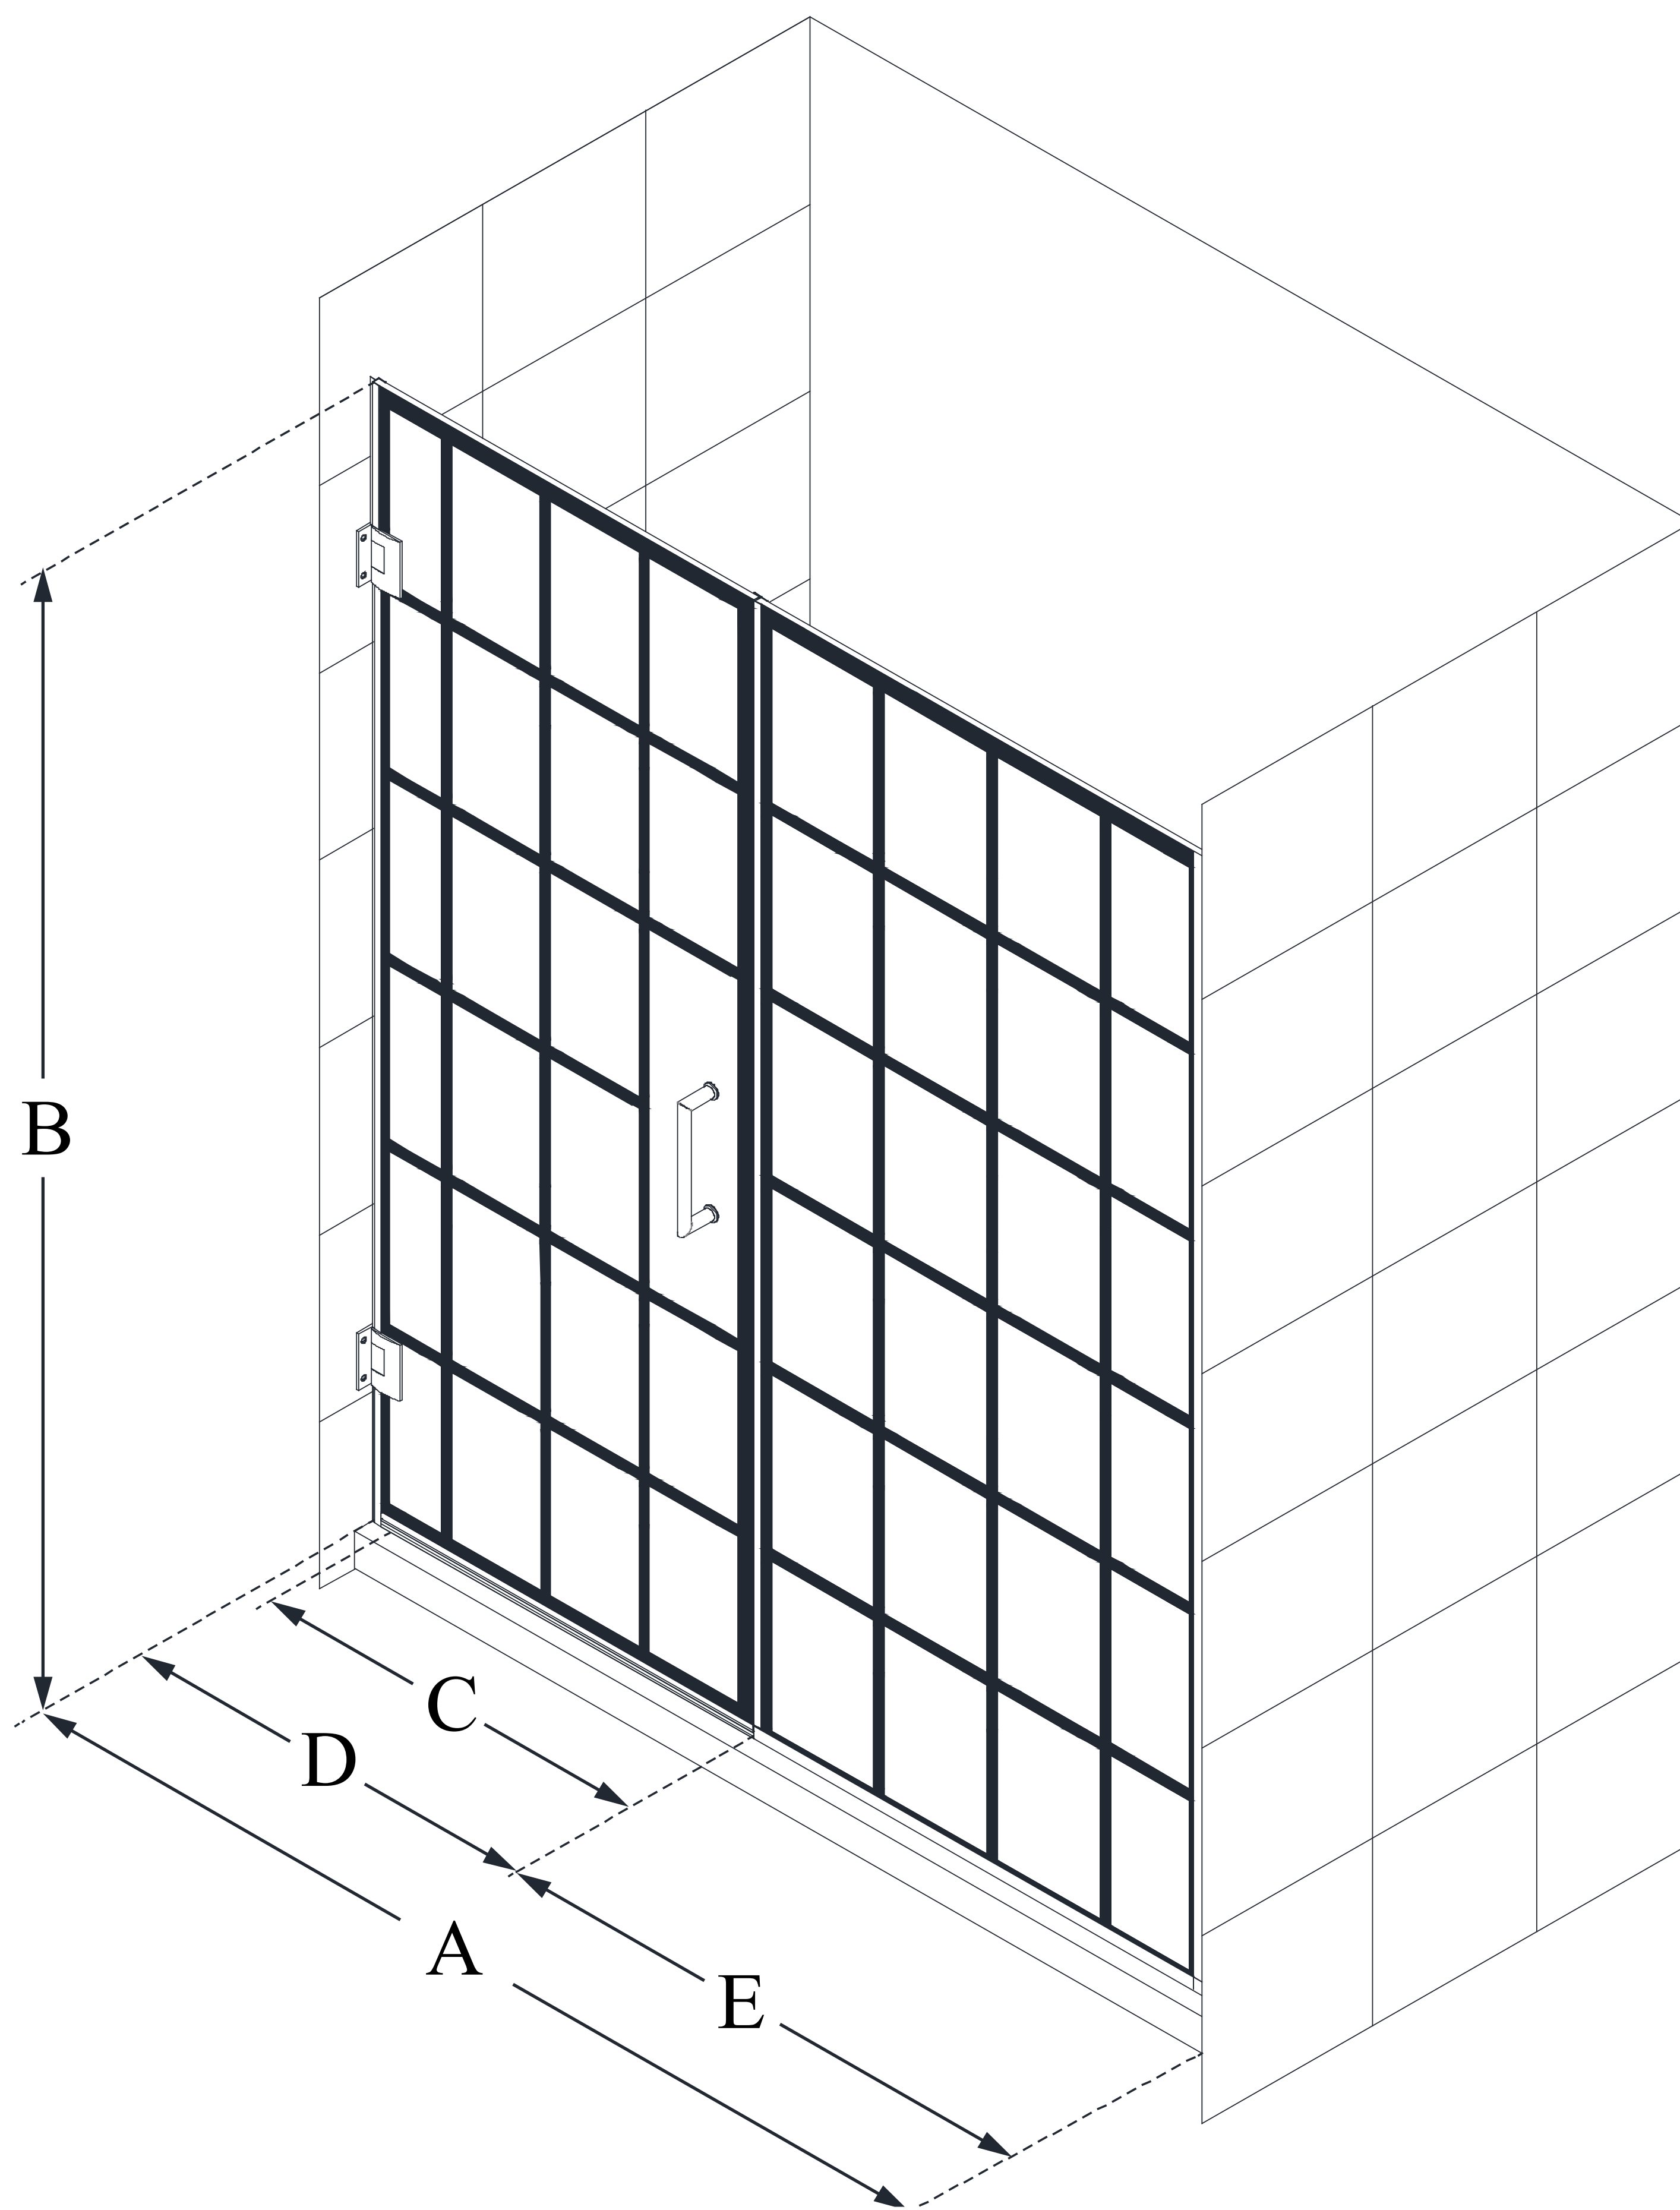

SHDR-2458720-89

UNIDOOR TOULON

DreamLine Unidoor Toulon 58-
58 1/2 in. W x 72 in. H Frameless
Hinged Shower Door

SWING DOOR

CONFIGURATION DIMENSIONS:

A: 58 - 58 1/2 in.

MODEL WIDTH

B: 72 in.

MODEL HEIGHT

C: 27 in.

ACCESS WIDTH

D: 28 in.

DOOR WIDTH

E: 30 in.

INLINE PANEL WIDTH

DreamLine reserves the right to update or modify the hardware or materials pictured without prior notice for the purpose of product improvement and customer satisfaction.