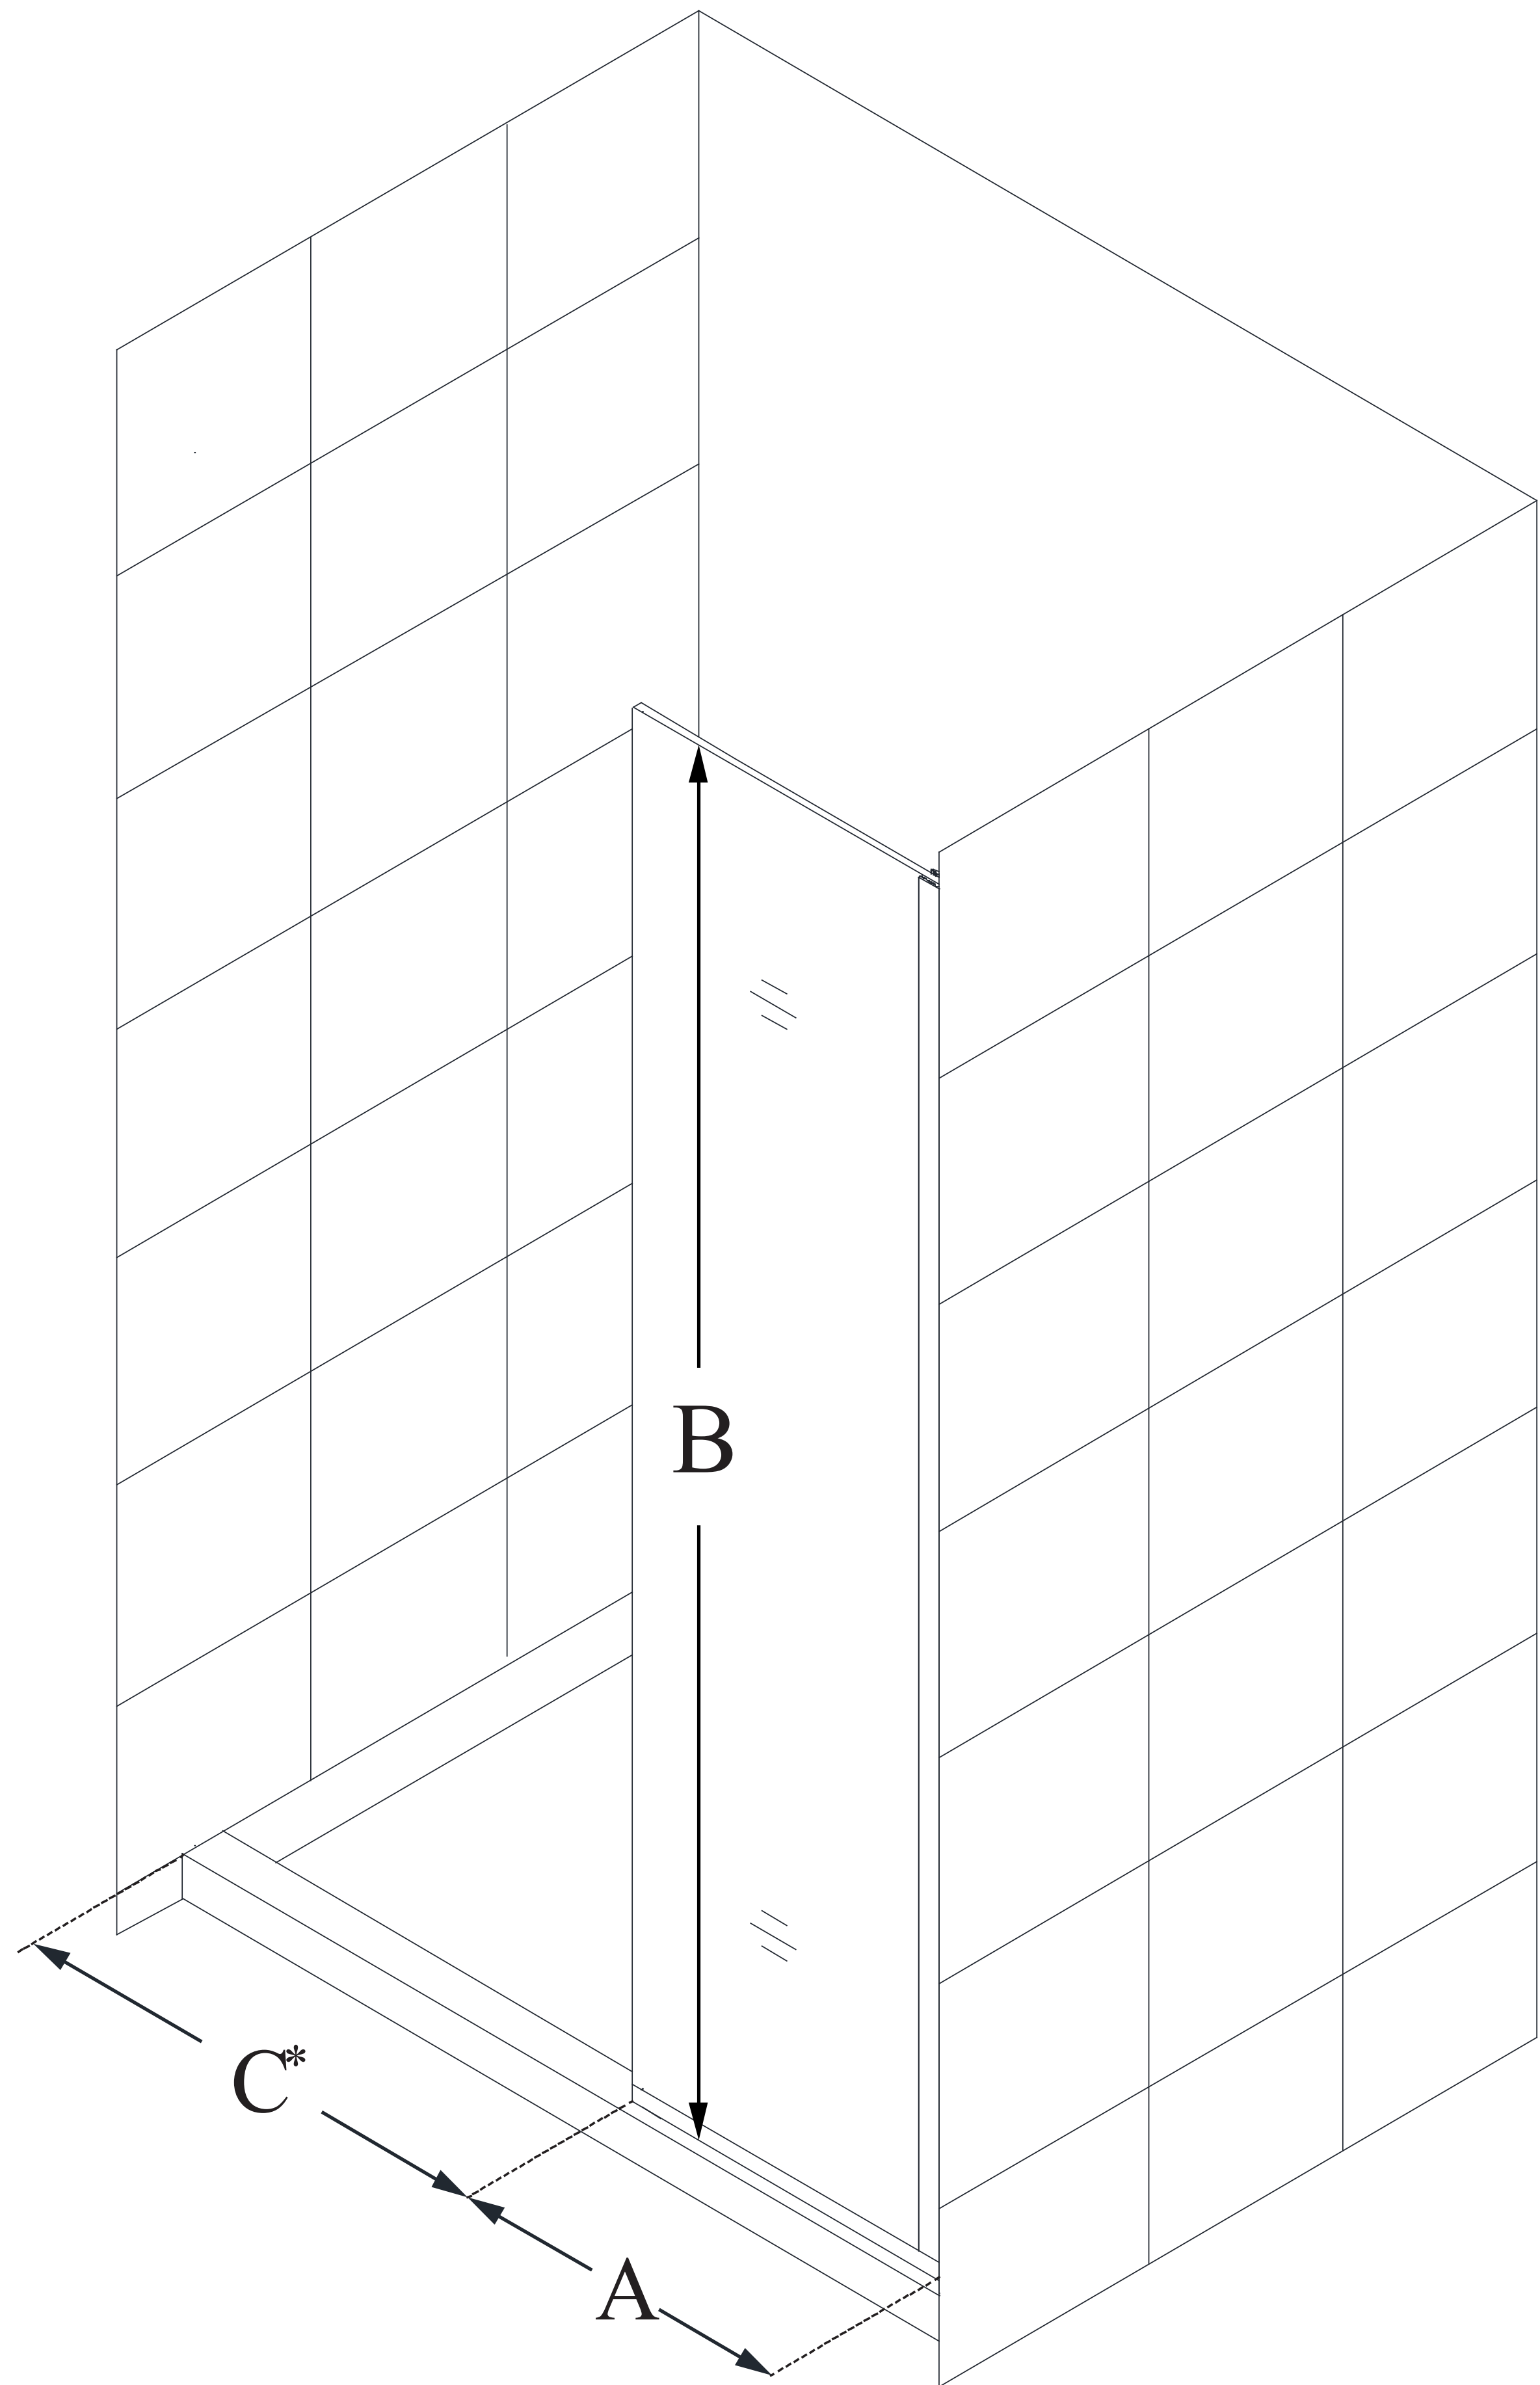

SHDR-3234721

LINEA

DreamLine Linea Single Panel
Frameless Shower Screen 34 in. W
x 72 in. H, Open Entry Design, Clear
Glass

WALK-IN SHOWER

CONFIGURATION DIMENSIONS:

A: 34 in.

MODEL WIDTH

B: 72 in.

MODEL HEIGHT

C: 22 in. min (in a 60 in. opening)

ACCESS WIDTH

D: -

DOOR WIDTH

E: 34 in.

INLINE PANEL WIDTH

DreamLine reserves the right to update or modify the hardware or materials pictured without prior notice for the purpose of product improvement and customer satisfaction.