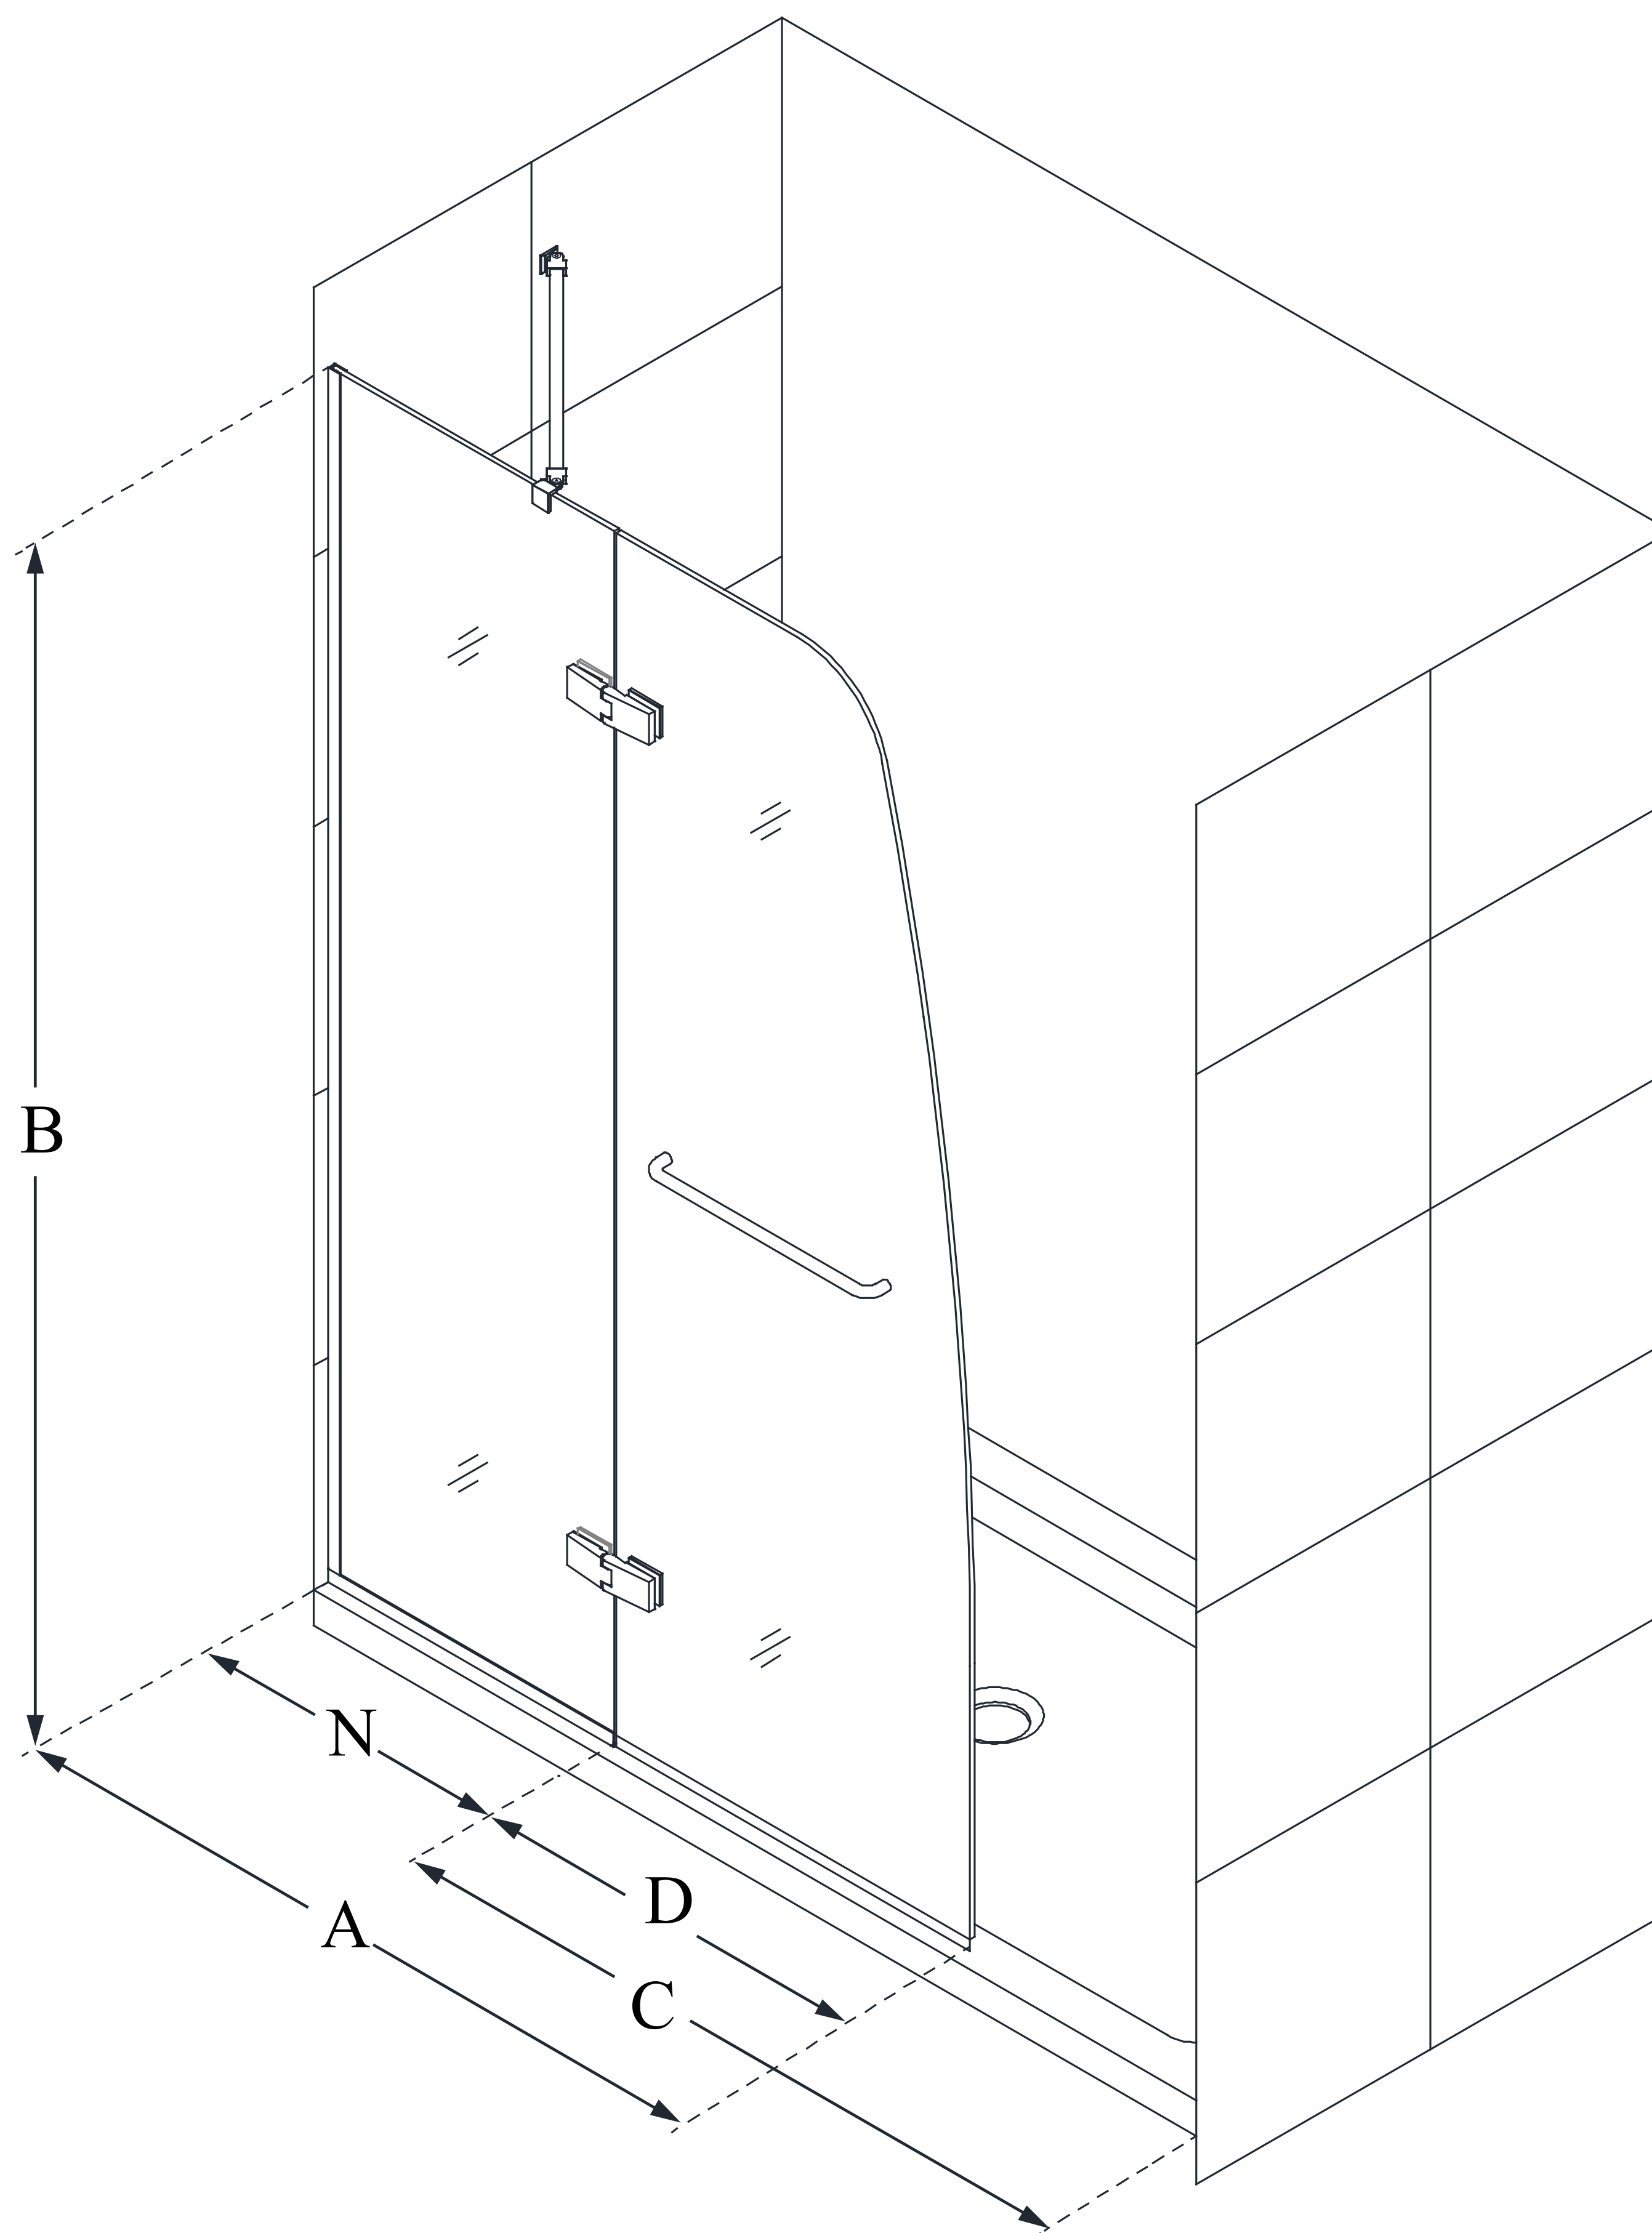

SHDR-3445720

AQUA ULTRA

DreamLine Aqua Ultra 45 in. W x
72 in. H Frameless Hinged Shower
Door

SWING DOOR

CONFIGURATION DIMENSIONS:

A: 45 in.

MODEL WIDTH

B: 72 in.

MODEL HEIGHT

C: 27 in. (in a 48 in. opening)

ACCESS WIDTH

D: 24 1/8 in.

DOOR WIDTH

N: 20 7/8 in.

HINGE PANEL WIDTH

DreamLine reserves the right to update or modify the hardware or materials pictured without prior notice for the purpose of product improvement and customer satisfaction.