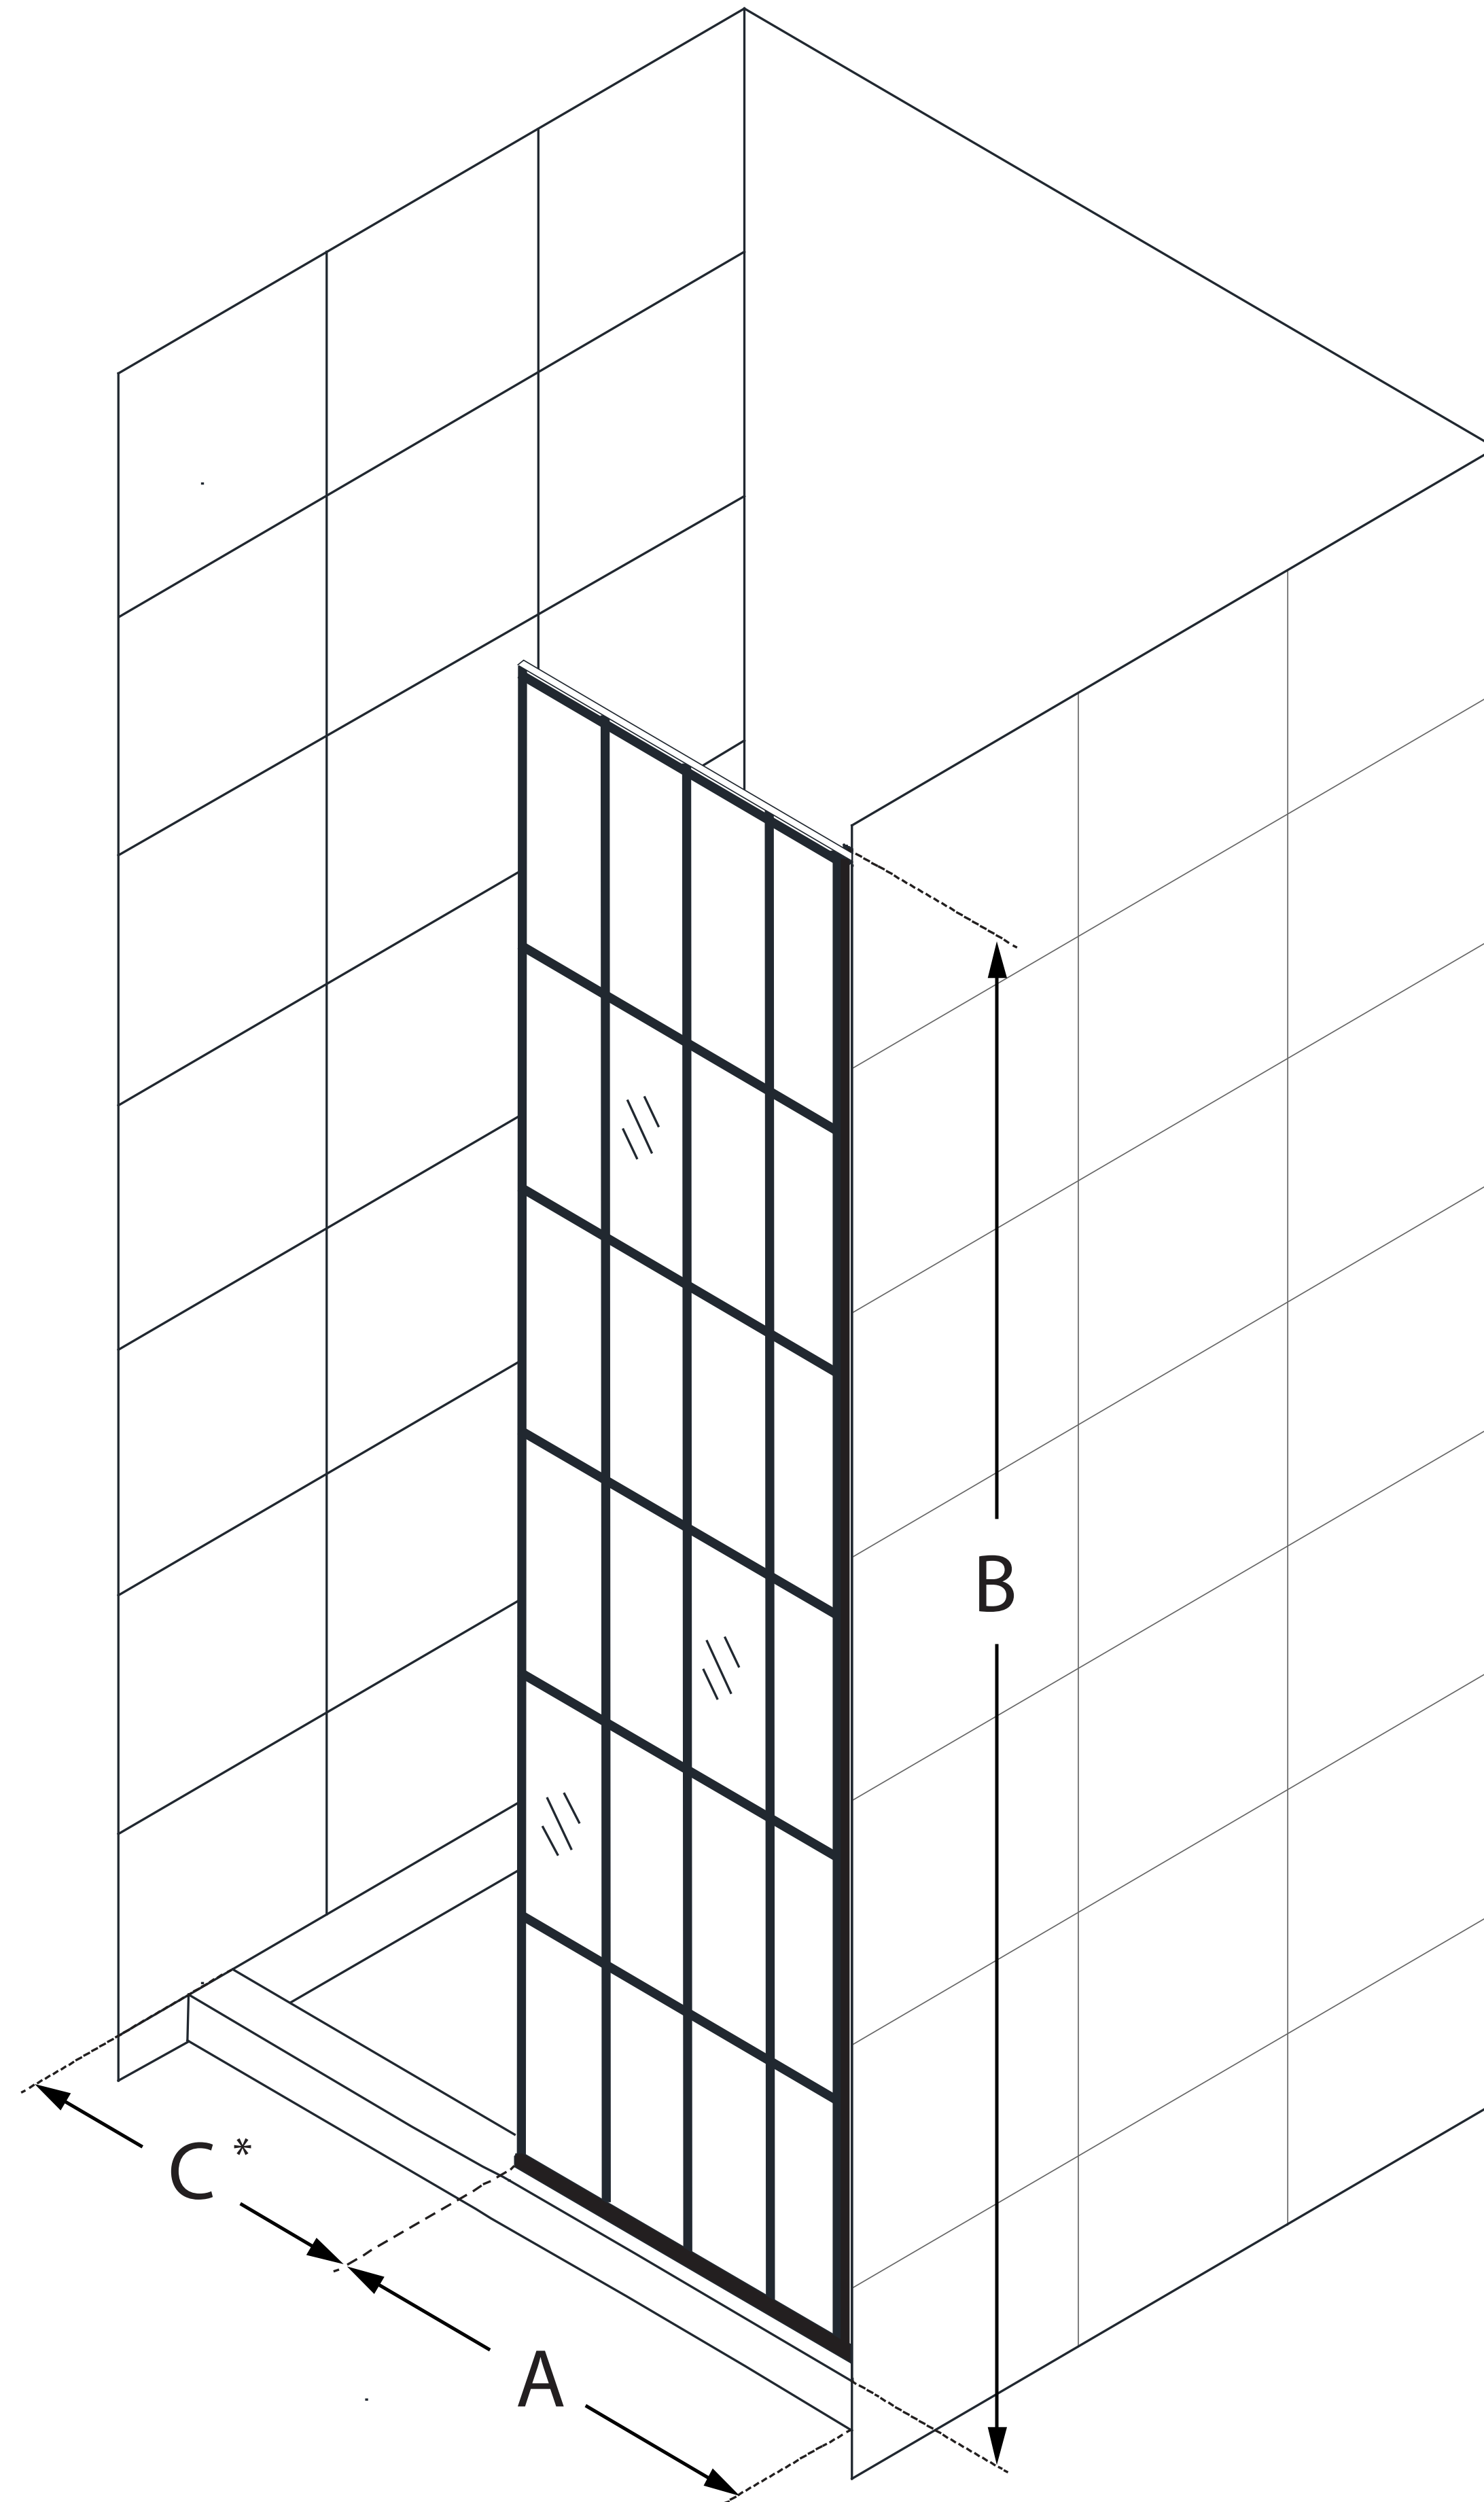

SHDR-3234721

FRENCH LINEA

DreamLine French Linea Toulon
Single Panel Frameless Shower
Screen 34 in. W x 72 in. H, Open
Entry Design

WALK-IN SHOWER

CONFIGURATION DIMENSIONS:

A: 34 in.

MODEL WIDTH

B: 72 in.

MODEL HEIGHT

C: 22 in. min (in a 60 in. opening)

ACCESS WIDTH

D: -

DOOR WIDTH

E: 34 in.

INLINE PANEL WIDTH

DreamLine reserves the right to update or modify the hardware or materials pictured without prior notice for the purpose of product improvement and customer satisfaction.